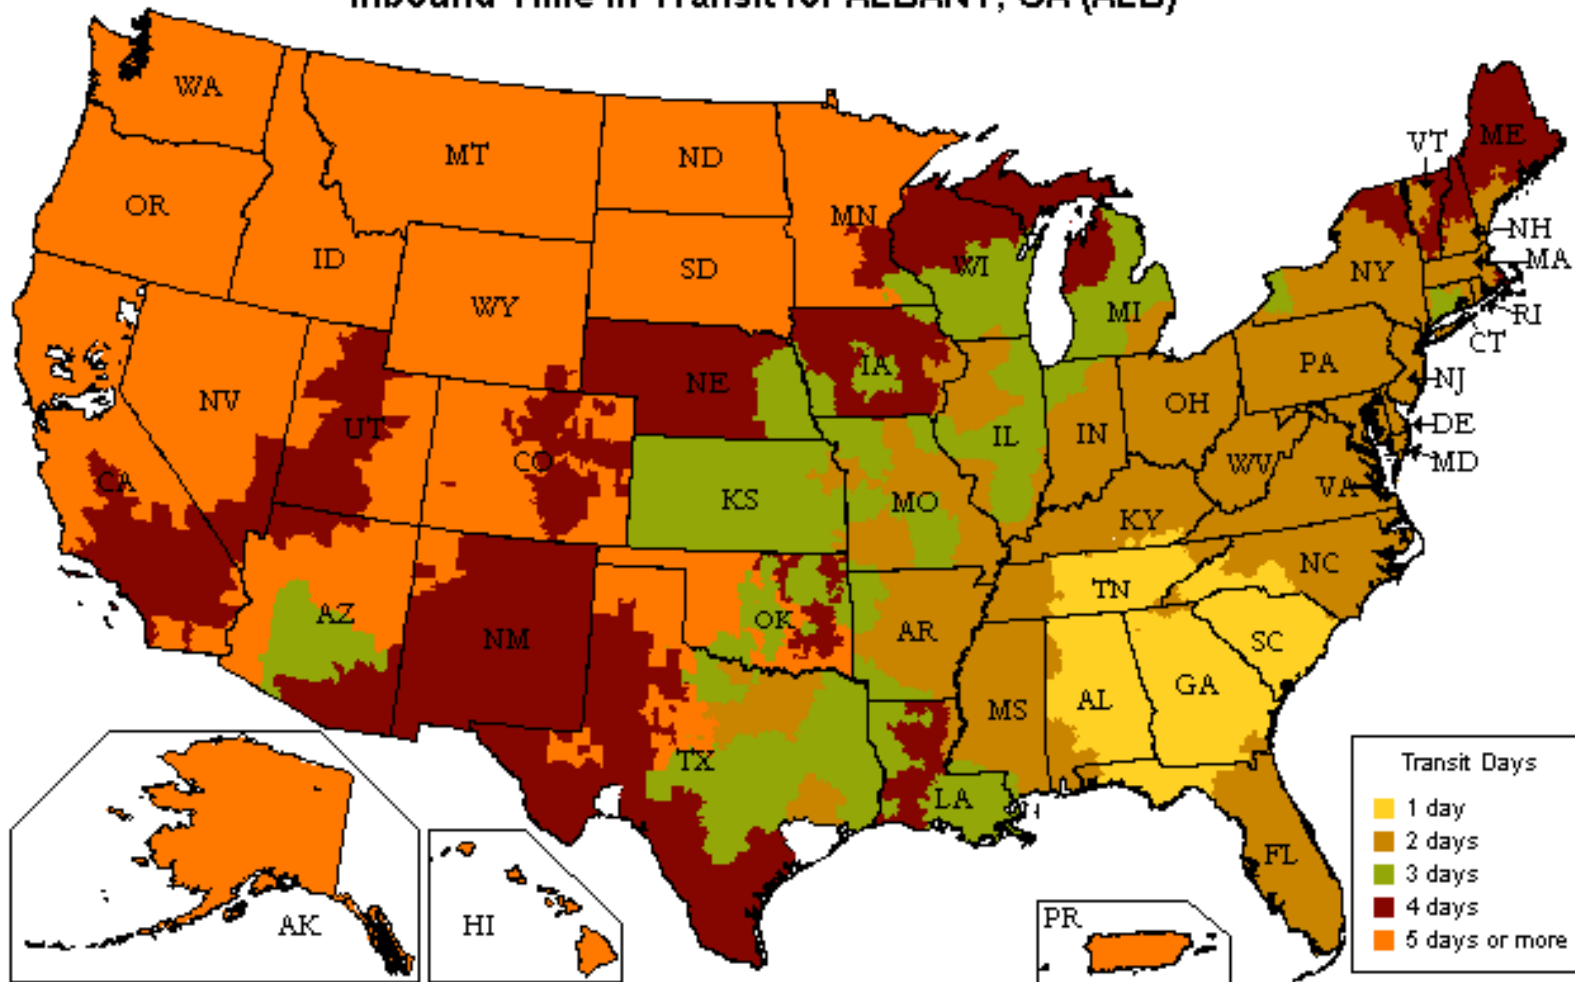

UPS Freight® LTL

Customized Time-In-Transit Map

800.333.7400

Inbound Time in Transit for ALBANY, GA (ALB)

Reliability

- Guaranteed* on-time delivery for all your standard LTL shipments

Speed

- More than 22,000 one- and two-day lanes
- Three- and four-day transcontinental service
- Faster shipment processing with UPS WorldShip®
- Expedited and time-critical solutions from UPS Freight Urgent LTL

Coverage

- One pickup for all your regional, interregional & long-haul needs
- Guaranteed* on-time service between the U.S. and Canada
- Reliable LTL service between the U.S. and Mexico

Flexibility

- Unique solutions for Trade Show exhibitors and Associations
- Ability to optimize transportation spend with UPS Ground Freight Pricing
- Truckload (TL) solutions for your accessorial or special TL needs. Call 888.682.4652 for more information

Technology

- Industry leading shipping & tracking applications that make your job easier

The transit map displayed is for illustration purposes only. Transit times may change and additional service days may apply for rural areas. Please visit ltl.upsfreight.com or call 800-333-7400 for specific transit times.