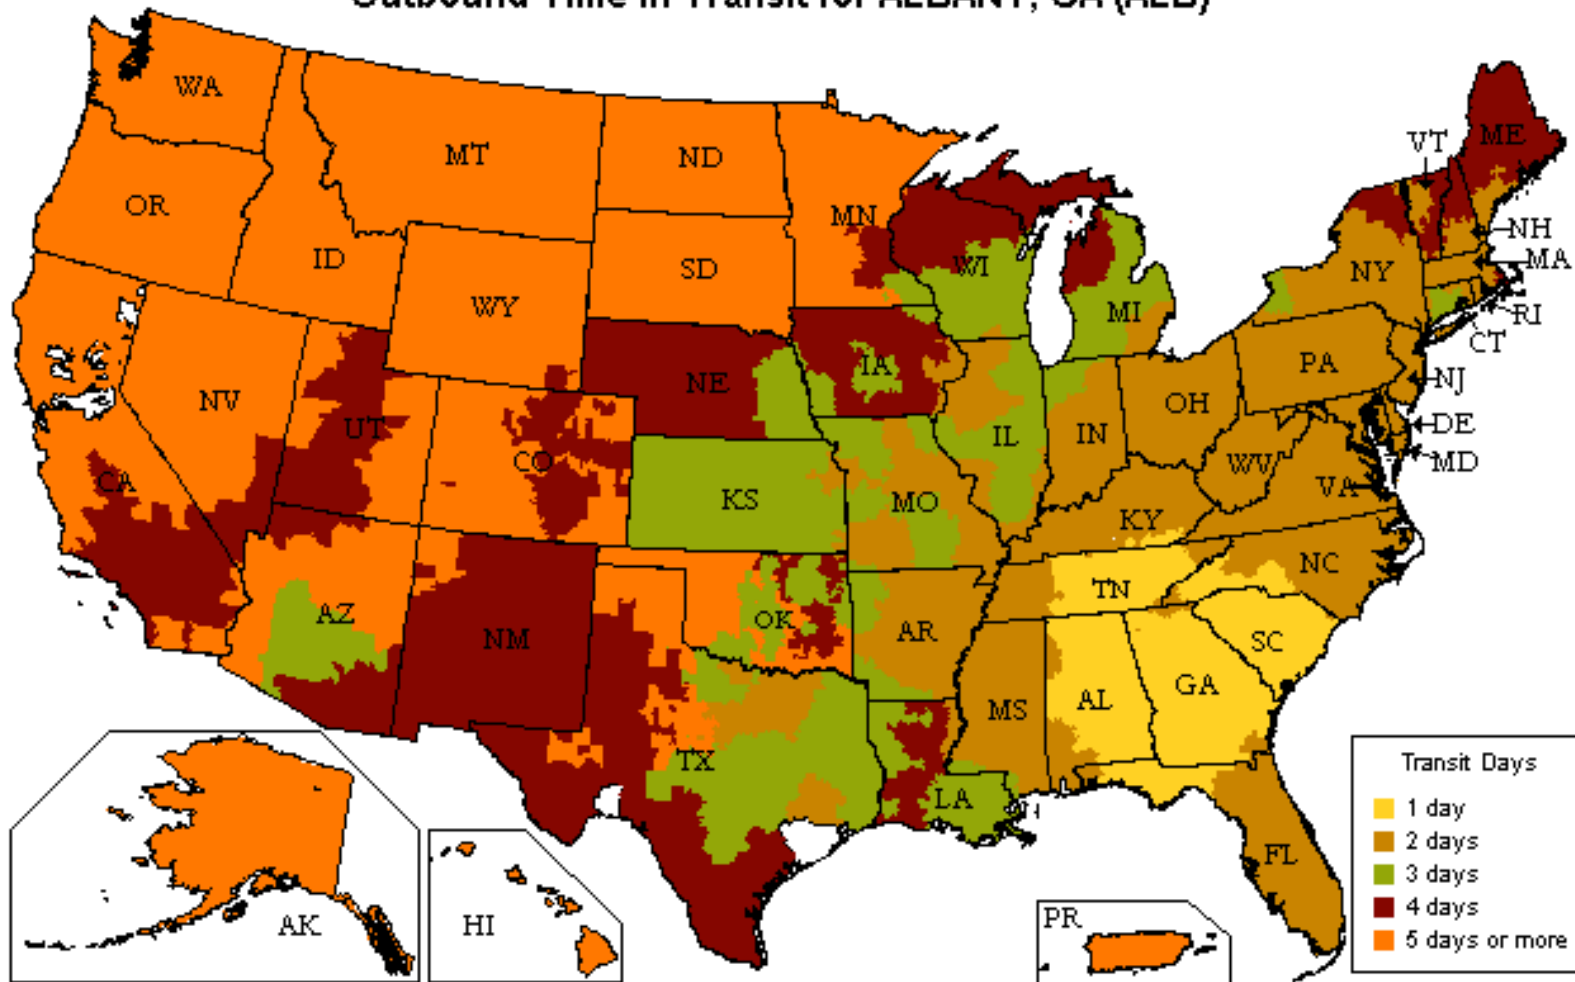

UPS Freight® LTL

Customized Time-In-Transit Map

800.333.7400

Outbound Time in Transit for ALBANY, GA (ALB)

Reliability

- Guaranteed* on-time delivery for all your standard LTL shipments

Speed

- More than 22,000 one- and two-day lanes
- Three- and four-day transcontinental service
- Faster shipment processing with UPS WorldShip®
- Expedited and time-critical solutions from UPS Freight Urgent LTL

Coverage

- One pickup for all your regional, interregional & long-haul needs
- Guaranteed* on-time service between the U.S. and Canada
- Reliable LTL service between the U.S. and Mexico

Flexibility

- Unique solutions for Trade Show exhibitors and Associations
- Ability to optimize transportation spend with UPS Ground Freight Pricing
- Truckload (TL) solutions for your accessorial or special TL needs. Call 888.682.4652 for more information

Technology

- Industry leading shipping & tracking applications that make your job easier

The transit map displayed is for illustration purposes only. Transit times may change and additional service days may apply for rural areas. Please visit ltl.upsfreight.com or call 800-333-7400 for specific transit times.