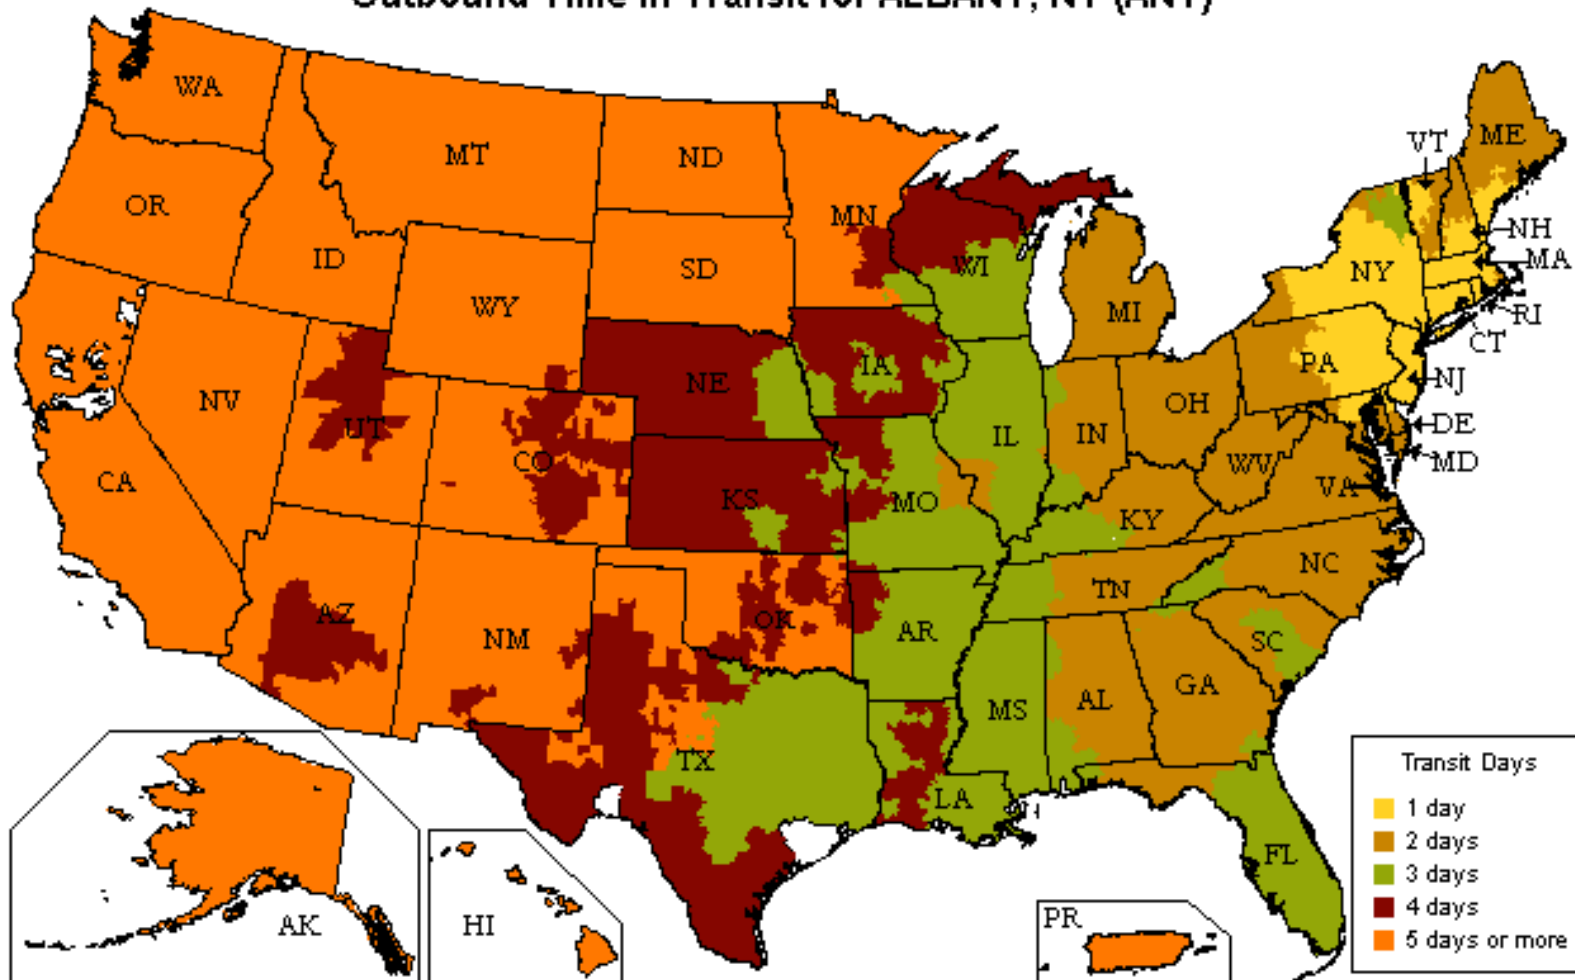

## Customized Time-In-Transit Map

800.333.7400

### Outbound Time in Transit for ALBANY, NY (ANY)

#### Speed

- More than 22,000 one- and two-day lanes
- Three- and four-day transcontinental service
- Faster shipment processing with UPS WorldShip®
- Expedited and time-critical solutions from UPS Freight Urgent LTL