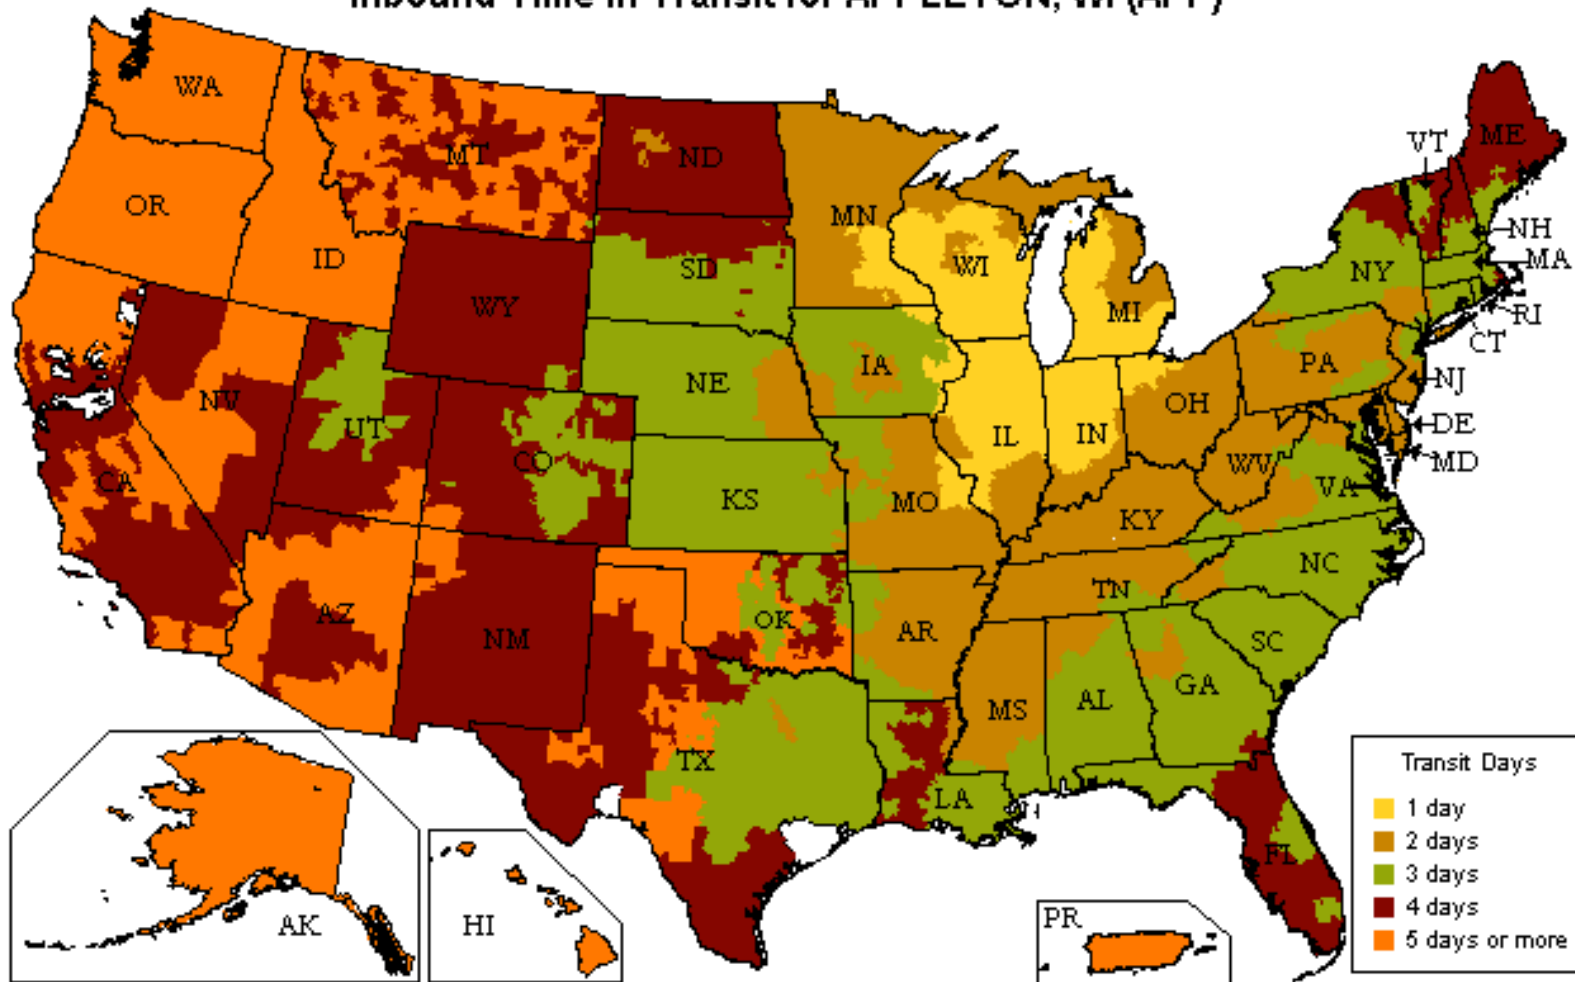

UPS Freight® LTL

Customized Time-In-Transit Map

800.333.7400

Inbound Time in Transit for APPLETON, WI (APP)

Reliability

- Guaranteed* on-time delivery for all your standard LTL shipments

Speed

- More than 22,000 one- and two-day lanes
- Three- and four-day transcontinental service
- Faster shipment processing with UPS WorldShip®
- Expedited and time-critical solutions from UPS Freight Urgent LTL

Coverage

- One pickup for all your regional, interregional & long-haul needs
- Guaranteed* on-time service between the U.S. and Canada
- Reliable LTL service between the U.S. and Mexico

Flexibility

- Unique solutions for Trade Show exhibitors and Associations
- Ability to optimize transportation spend with UPS Ground Freight Pricing
- Truckload (TL) solutions for your accessorial or special TL needs. Call 888.682.4652 for more information

Technology

- Industry leading shipping & tracking applications that make your job easier

The transit map displayed is for illustration purposes only. Transit times may change and additional service days may apply for rural areas. Please visit ltl.upsfreight.com or call 800-333-7400 for specific transit times.

* Applies to shipments rated from current UPGF 560 and UPGF 525 tariffs only. See Rules Tariff for applicable terms and conditions.