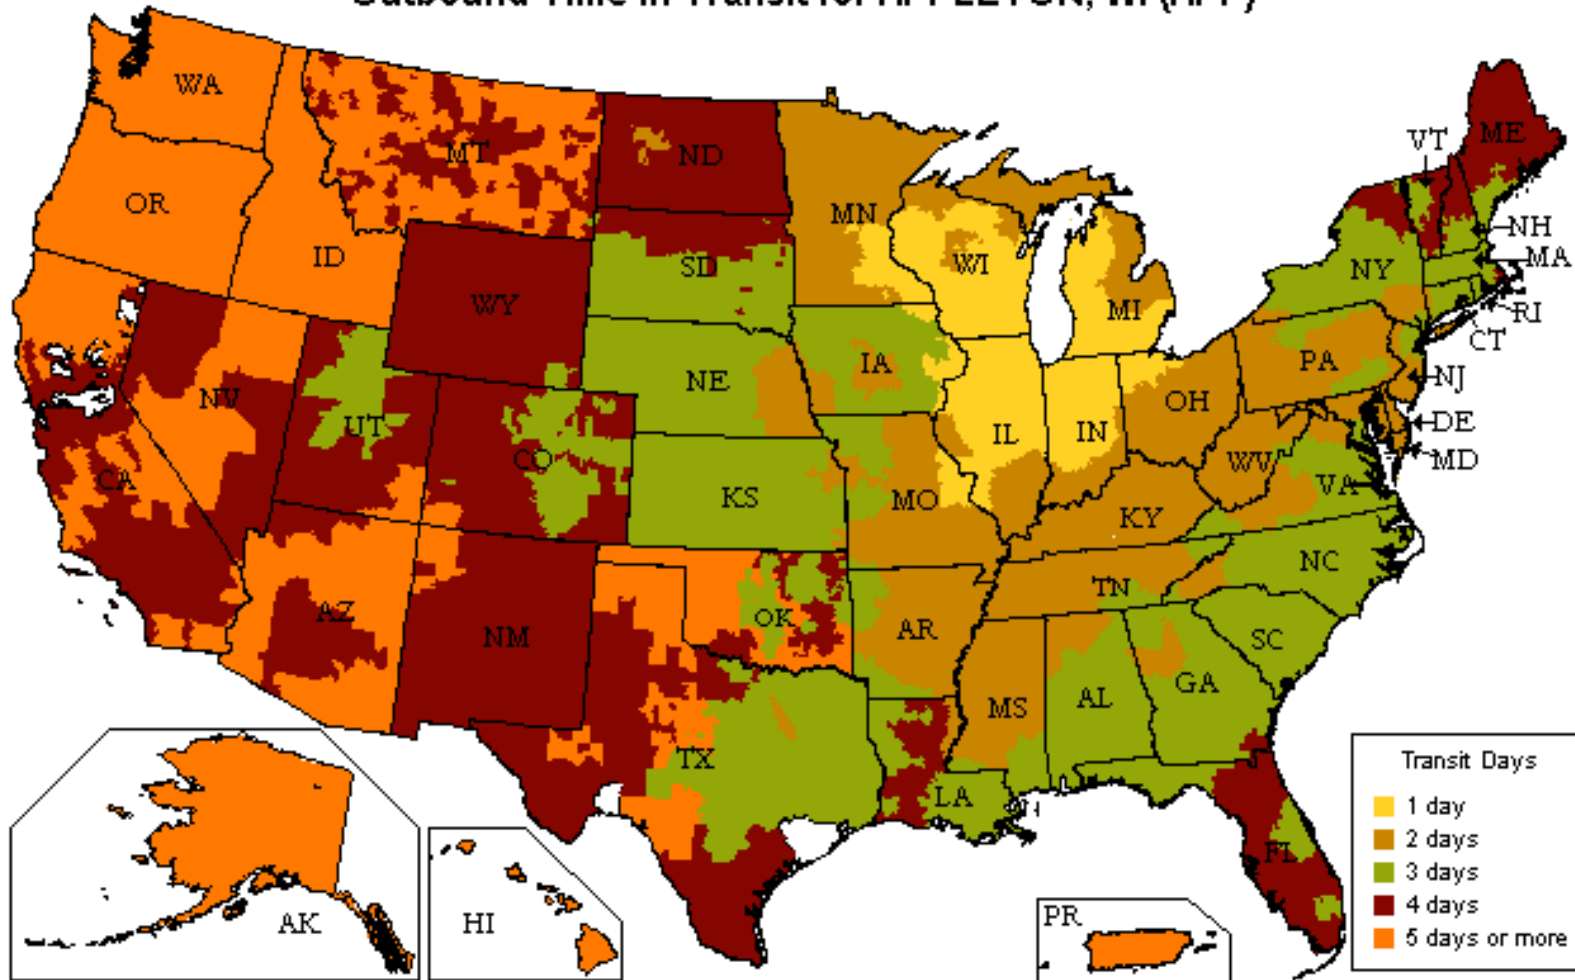

UPS Freight® LTL

Customized Time-In-Transit Map

800.333.7400

Outbound Time in Transit for APPLETON, WI (APP)

Reliability

- Guaranteed* on-time delivery for all your standard LTL shipments

Speed

- More than 22,000 one- and two-day lanes
- Three- and four-day transcontinental service
- Faster shipment processing with UPS WorldShip®
- Expedited and time-critical solutions from UPS Freight Urgent LTL

Coverage

- One pickup for all your regional, interregional & long-haul needs
- Guaranteed* on-time service between the U.S. and Canada
- Reliable LTL service between the U.S. and Mexico

Flexibility

- Unique solutions for Trade Show exhibitors and Associations
- Ability to optimize transportation spend with UPS Ground Freight Pricing
- Truckload (TL) solutions for your accessorial or special TL needs. Call 888.682.4652 for more information

Technology

- Industry leading shipping & tracking applications that make your job easier

The transit map displayed is for illustration purposes only. Transit times may change and additional service days may apply for rural areas. Please visit ltl.upsfreight.com or call 800-333-7400 for specific transit times.