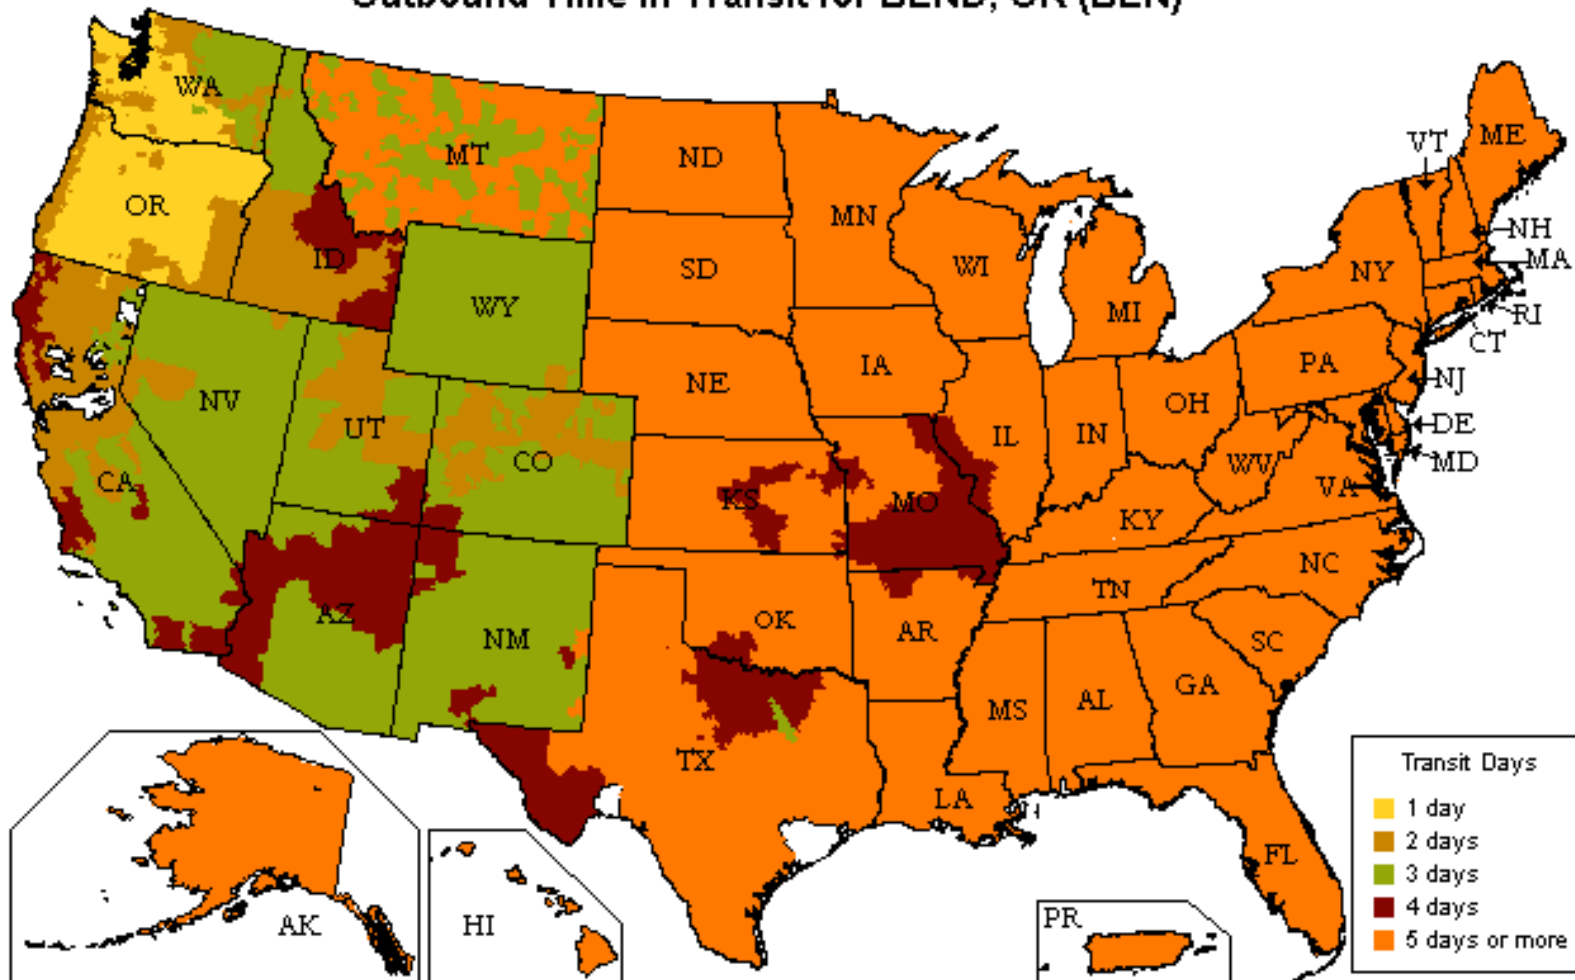

# UPS Freight® LTL

## Customized Time-In-Transit Map

800.333.7400

### Outbound Time in Transit for BEND, OR (BEN)

#### Speed

- More than 22,000 one- and two-day lanes
- Three- and four-day transcontinental service
- Faster shipment processing with UPS WorldShip®
- Expedited and time-critical solutions from UPS Freight Urgent LTL