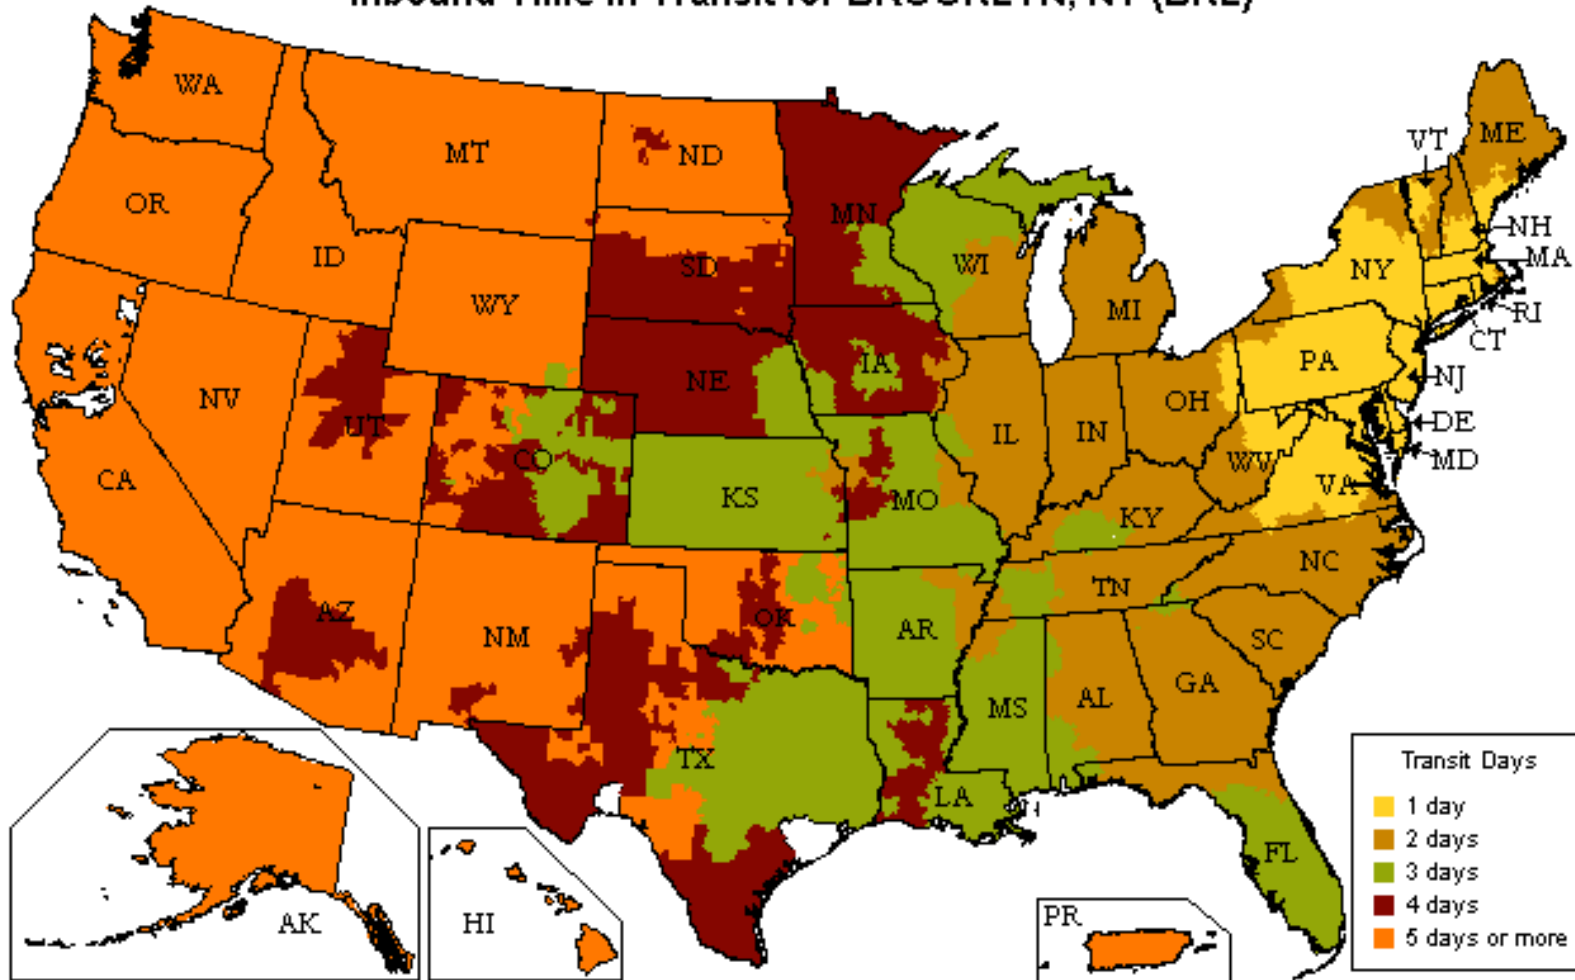

UPS Freight® LTL

Customized Time-In-Transit Map

800.333.7400

Inbound Time in Transit for BROOKLYN, NY (BKL)

Reliability

- Guaranteed* on-time delivery for all your standard LTL shipments

Speed

- More than 22,000 one- and two-day lanes
- Three- and four-day transcontinental service
- Faster shipment processing with UPS WorldShip®
- Expedited and time-critical solutions from UPS Freight Urgent LTL

Coverage

- One pickup for all your regional, interregional & long-haul needs
- Guaranteed* on-time service between the U.S. and Canada
- Reliable LTL service between the U.S. and Mexico

Flexibility

- Unique solutions for Trade Show exhibitors and Associations
- Ability to optimize transportation spend with UPS Ground Freight Pricing
- Truckload (TL) solutions for your accesorial or special TL needs. Call 888.682.4652 for more information

Technology

- Industry leading shipping & tracking applications that make your job easier

The transit map displayed is for illustration purposes only. Transit times may change and additional service days may apply for rural areas. Please visit ltl.upsfreight.com or call 800-333-7400 for specific transit times.