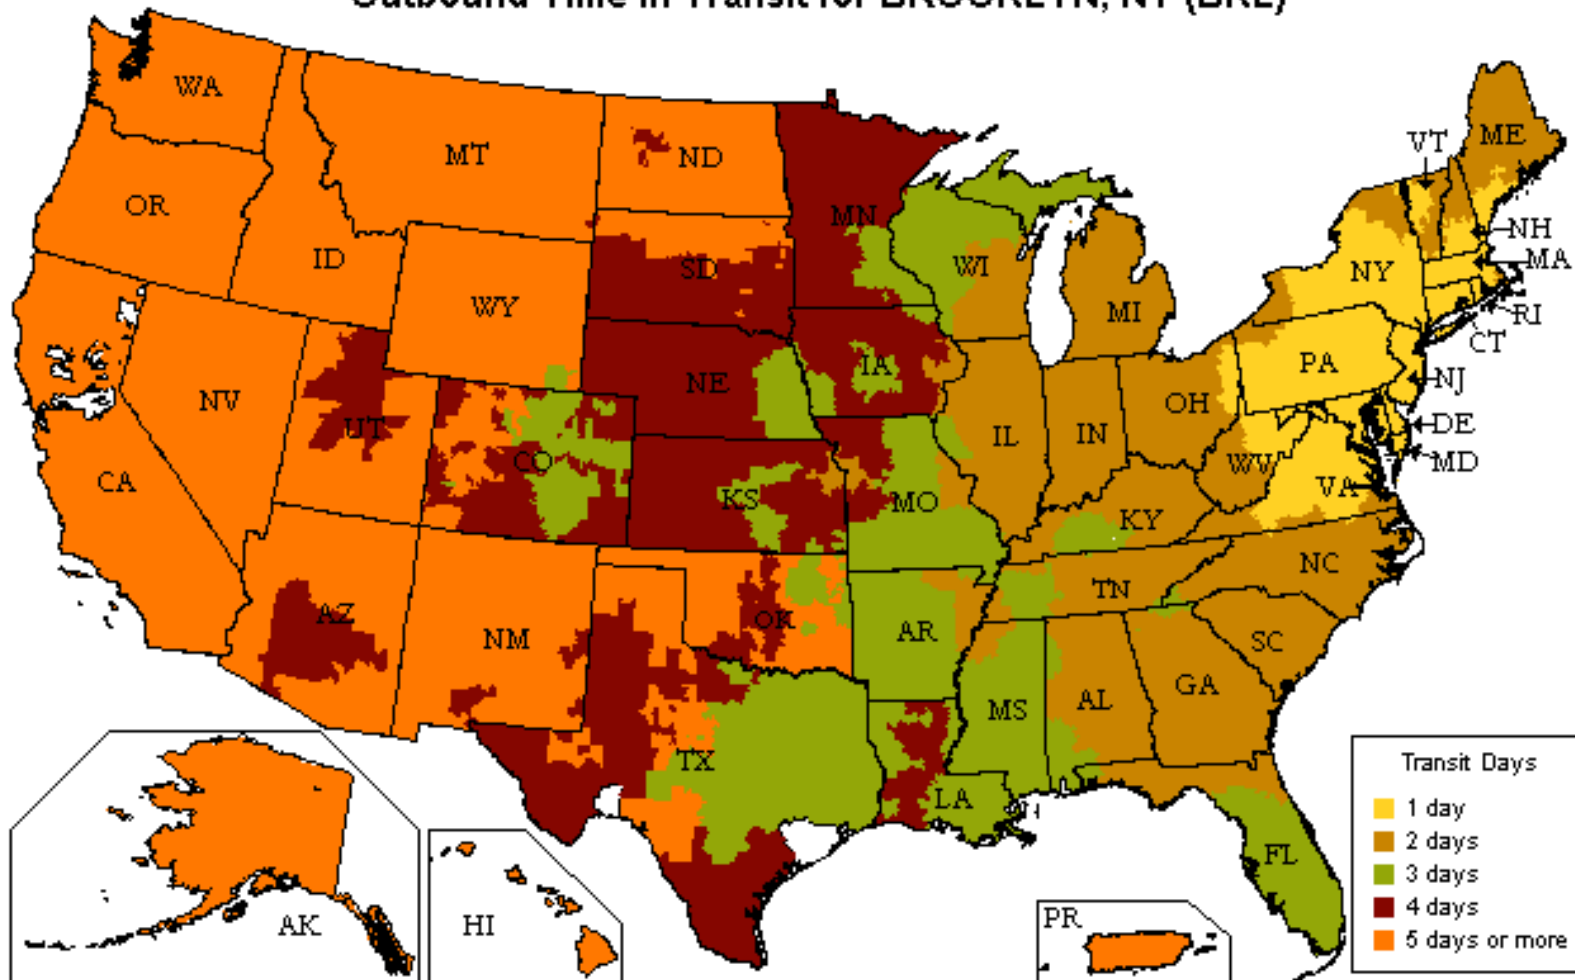

UPS Freight® LTL

Customized Time-In-Transit Map

800.333.7400

Outbound Time in Transit for BROOKLYN, NY (BKL)

Reliability

- Guaranteed* on-time delivery for all your standard LTL shipments

Speed

- More than 22,000 one- and two-day lanes
- Three- and four-day transcontinental service
- Faster shipment processing with UPS WorldShip®
- Expedited and time-critical solutions from UPS Freight Urgent LTL

Coverage

- One pickup for all your regional, interregional & long-haul needs
- Guaranteed* on-time service between the U.S. and Canada
- Reliable LTL service between the U.S. and Mexico

Flexibility

- Unique solutions for Trade Show exhibitors and Associations
- Ability to optimize transportation spend with UPS Ground Freight Pricing
- Truckload (TL) solutions for your accessorial or special TL needs. Call 888.682.4652 for more information

Technology

- Industry leading shipping & tracking applications that make your job easier

The transit map displayed is for illustration purposes only. Transit times may change and additional service days may apply for rural areas. Please visit ltl.upsfreight.com or call 800-333-7400 for specific transit times.