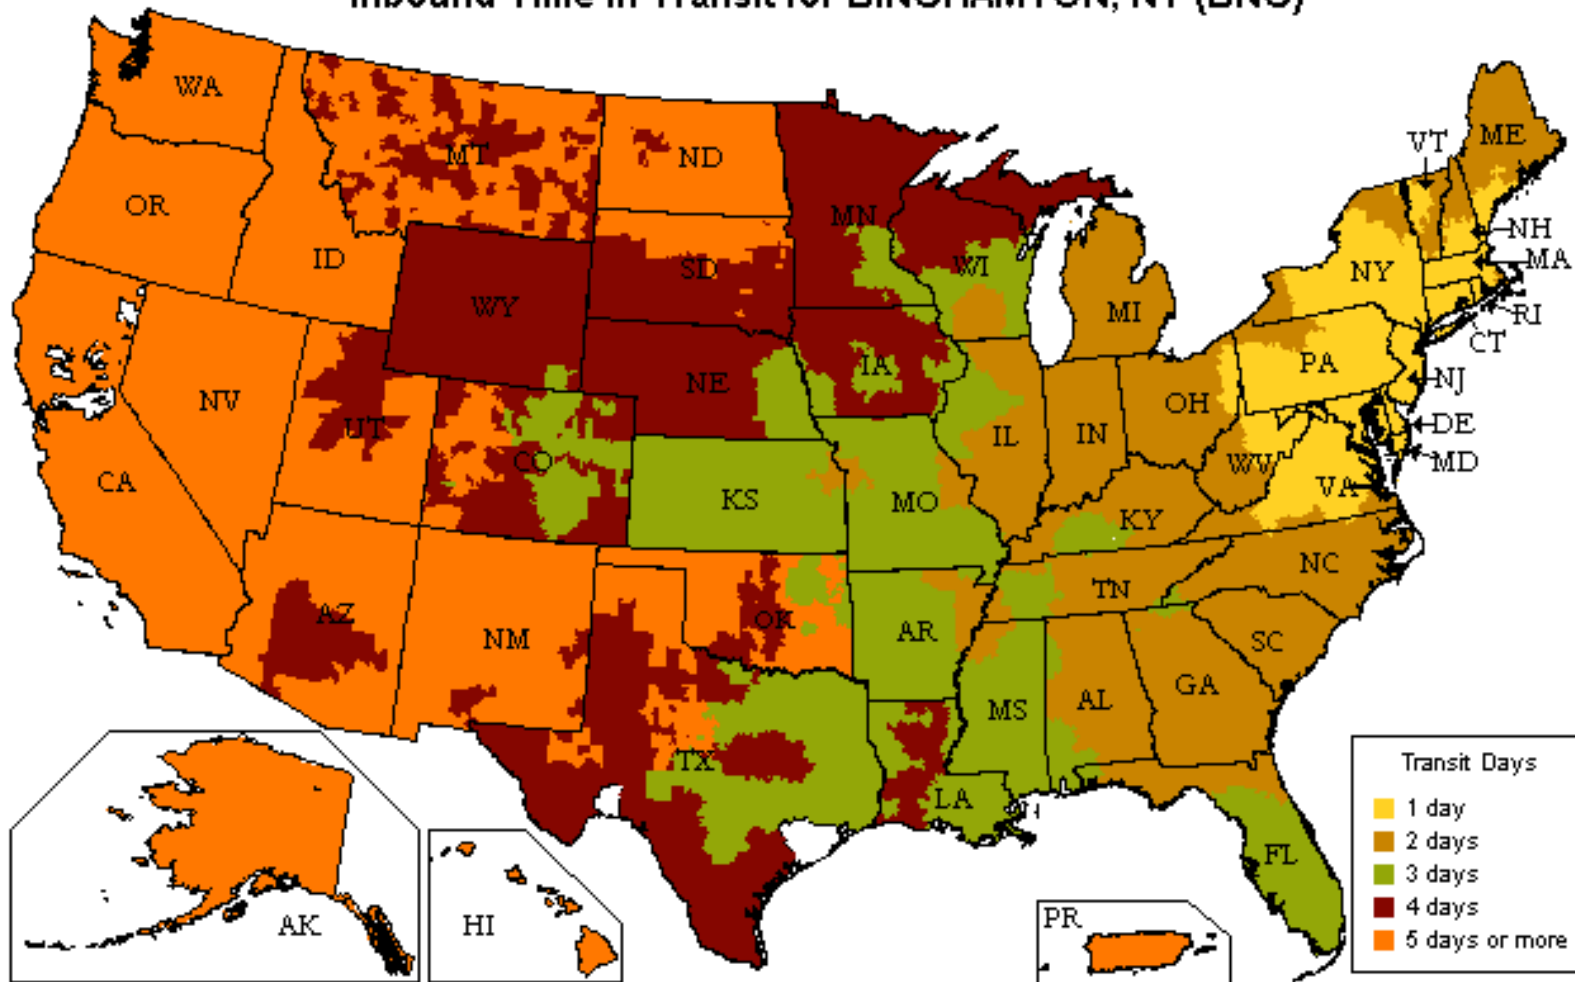

UPS Freight® LTL

Customized Time-In-Transit Map

800.333.7400

Inbound Time in Transit for BINGHAMTON, NY (BNG)

Reliability

- Guaranteed* on-time delivery for all your standard LTL shipments

Speed

- More than 22,000 one- and two-day lanes
- Three- and four-day transcontinental service
- Faster shipment processing with UPS WorldShip®
- Expedited and time-critical solutions from UPS Freight Urgent LTL

Coverage

- One pickup for all your regional, interregional & long-haul needs
- Guaranteed* on-time service between the U.S. and Canada
- Reliable LTL service between the U.S. and Mexico

Flexibility

- Unique solutions for Trade Show exhibitors and Associations
- Ability to optimize transportation spend with UPS Ground Freight Pricing
- Truckload (TL) solutions for your accessorial or special TL needs. Call 888.682.4652 for more information

Technology

- Industry leading shipping & tracking applications that make your job easier

The transit map displayed is for illustration purposes only. Transit times may change and additional service days may apply for rural areas. Please visit ltl.upsfreight.com or call 800-333-7400 for specific transit times.

* Applies to shipments rated from current UPGF 560 and UPGF 525 tariffs only. See Rules Tariff for applicable terms and conditions.