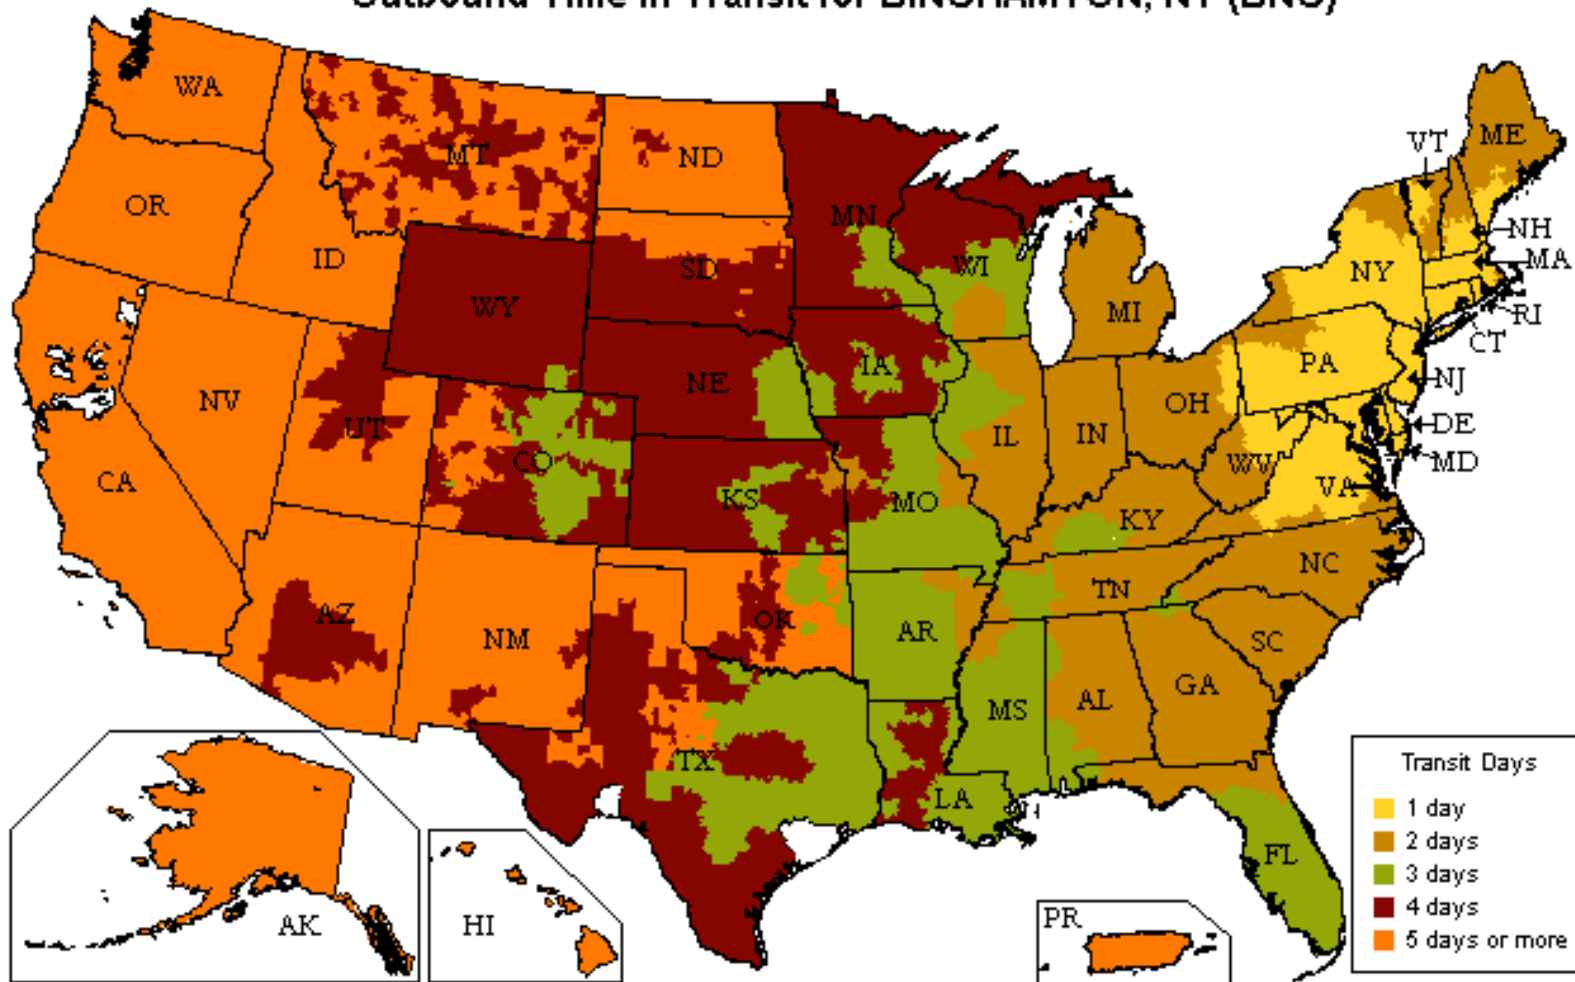

UPS Freight® LTL

Customized Time-In-Transit Map

800.333.7400

Outbound Time in Transit for BINGHAMTON, NY (BNG)

Reliability

- Guaranteed* on-time delivery for all your standard LTL shipments

Speed

- More than 22,000 one- and two-day lanes
- Three- and four-day transcontinental service
- Faster shipment processing with UPS WorldShip®
- Expedited and time-critical solutions from UPS Freight Urgent LTL

Coverage

- One pickup for all your regional, interregional & long-haul needs
- Guaranteed* on-time service between the U.S. and Canada
- Reliable LTL service between the U.S. and Mexico

Flexibility

- Unique solutions for Trade Show exhibitors and Associations
- Ability to optimize transportation spend with UPS Ground Freight Pricing
- Truckload (TL) solutions for your accessorial or special TL needs. Call 888.682.4652 for more information

Technology

- Industry leading shipping & tracking applications that make your job easier

The transit map displayed is for illustration purposes only. Transit times may change and additional service days may apply for rural areas. Please visit ltl.upsfreight.com or call 800-333-7400 for specific transit times.

* Applies to shipments rated from current UPGF 560 and UPGF 525 tariffs only. See Rules Tariff for applicable terms and conditions.