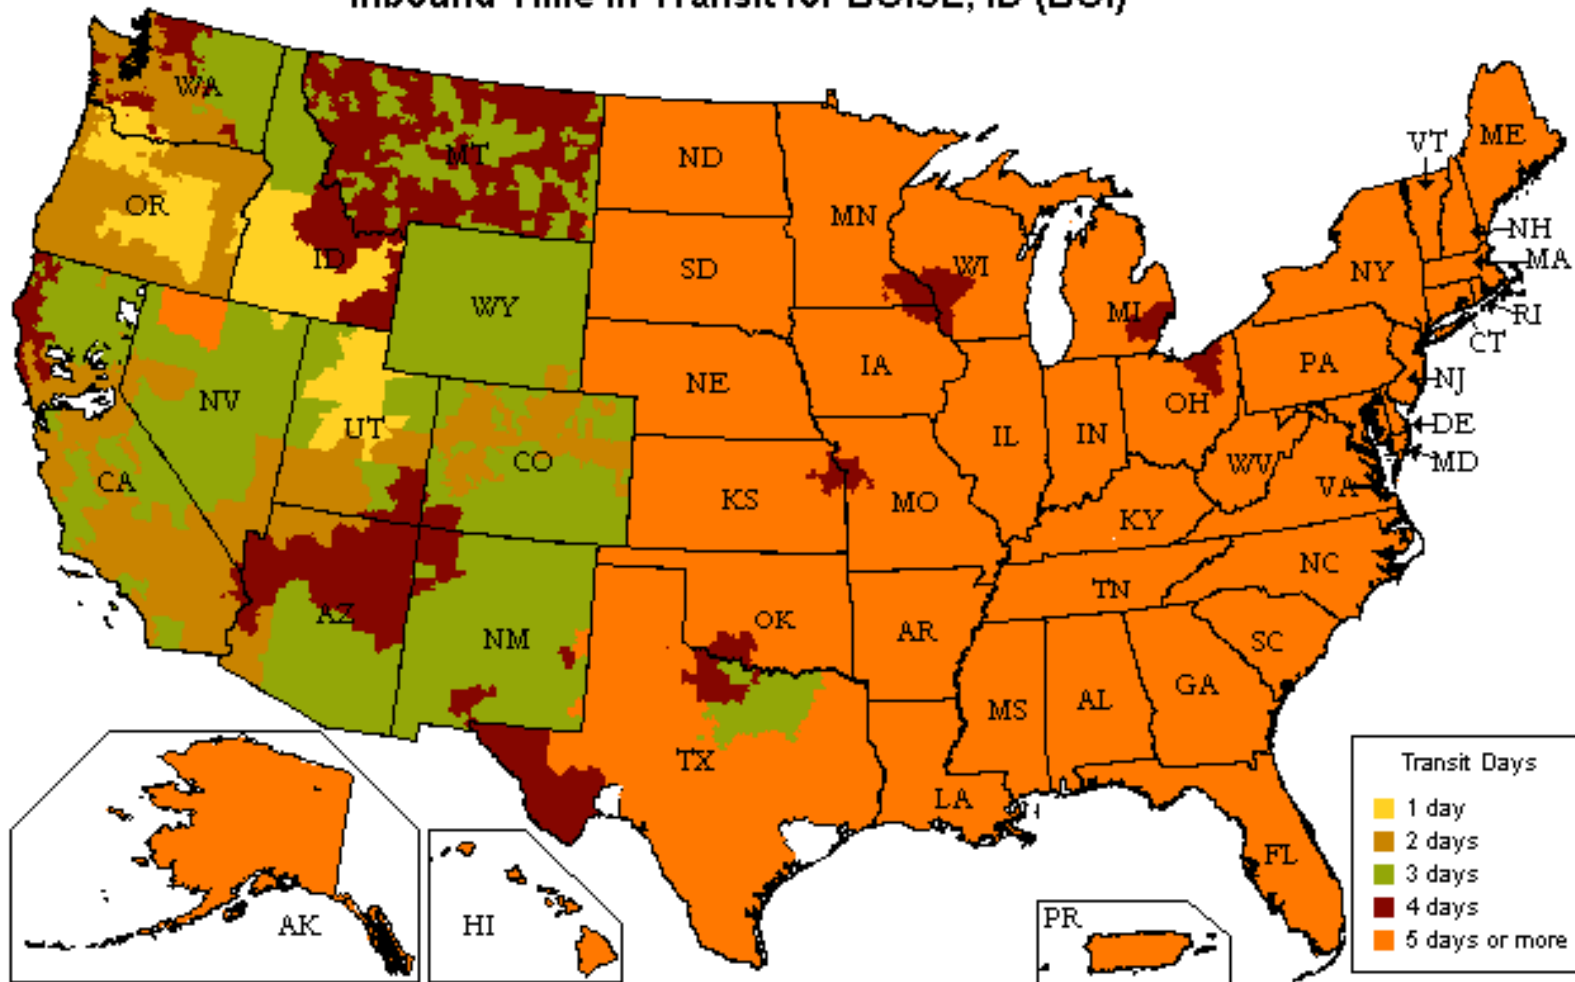

## Customized Time-In-Transit Map

800.333.7400

### Inbound Time in Transit for BOISE, ID (BOI)

#### Speed

- More than 22,000 one- and two-day lanes
- Three- and four-day transcontinental service
- Faster shipment processing with UPS WorldShip®
- Expedited and time-critical solutions from UPS Freight Urgent LTL