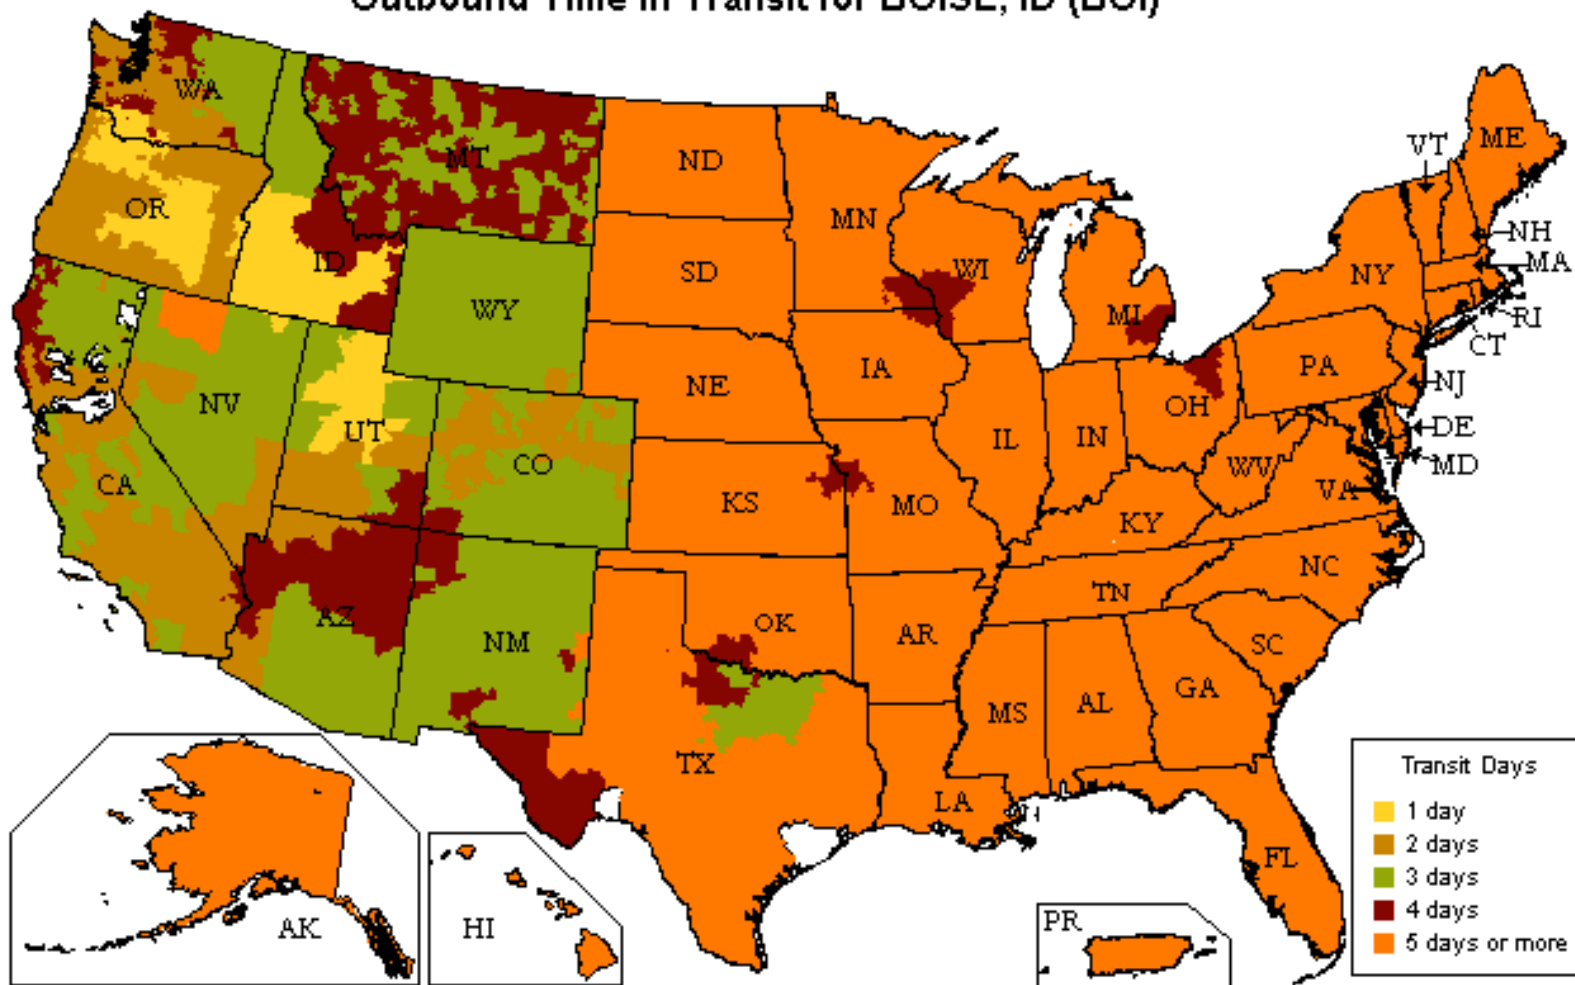

UPS Freight[®] LTL

Customized Time-In-Transit Map

800.333.7400

Outbound Time in Transit for BOISE, ID (BOI)

Date: 05/13/2019

Reliability

- Guaranteed* on-time delivery for all your standard LTL shipments

Speed

- More than 22,000 one- and two-day lanes
- Three- and four-day transcontinental service
- Faster shipment processing with UPS WorldShip[®]
- Expedited and time-critical solutions from UPS Freight Urgent LTL

Coverage

- One pickup for all your regional, interregional & long-haul needs
- Guaranteed* on-time service between the U.S. and Canada
- Reliable LTL service between the U.S. and Mexico

Flexibility

- Unique solutions for Trade Show exhibitors and Associations
- Ability to optimize transportation spend with UPS Ground Freight Pricing
- Truckload (TL) solutions for your accesorial or special TL needs. Call 888.682.4652 for more information