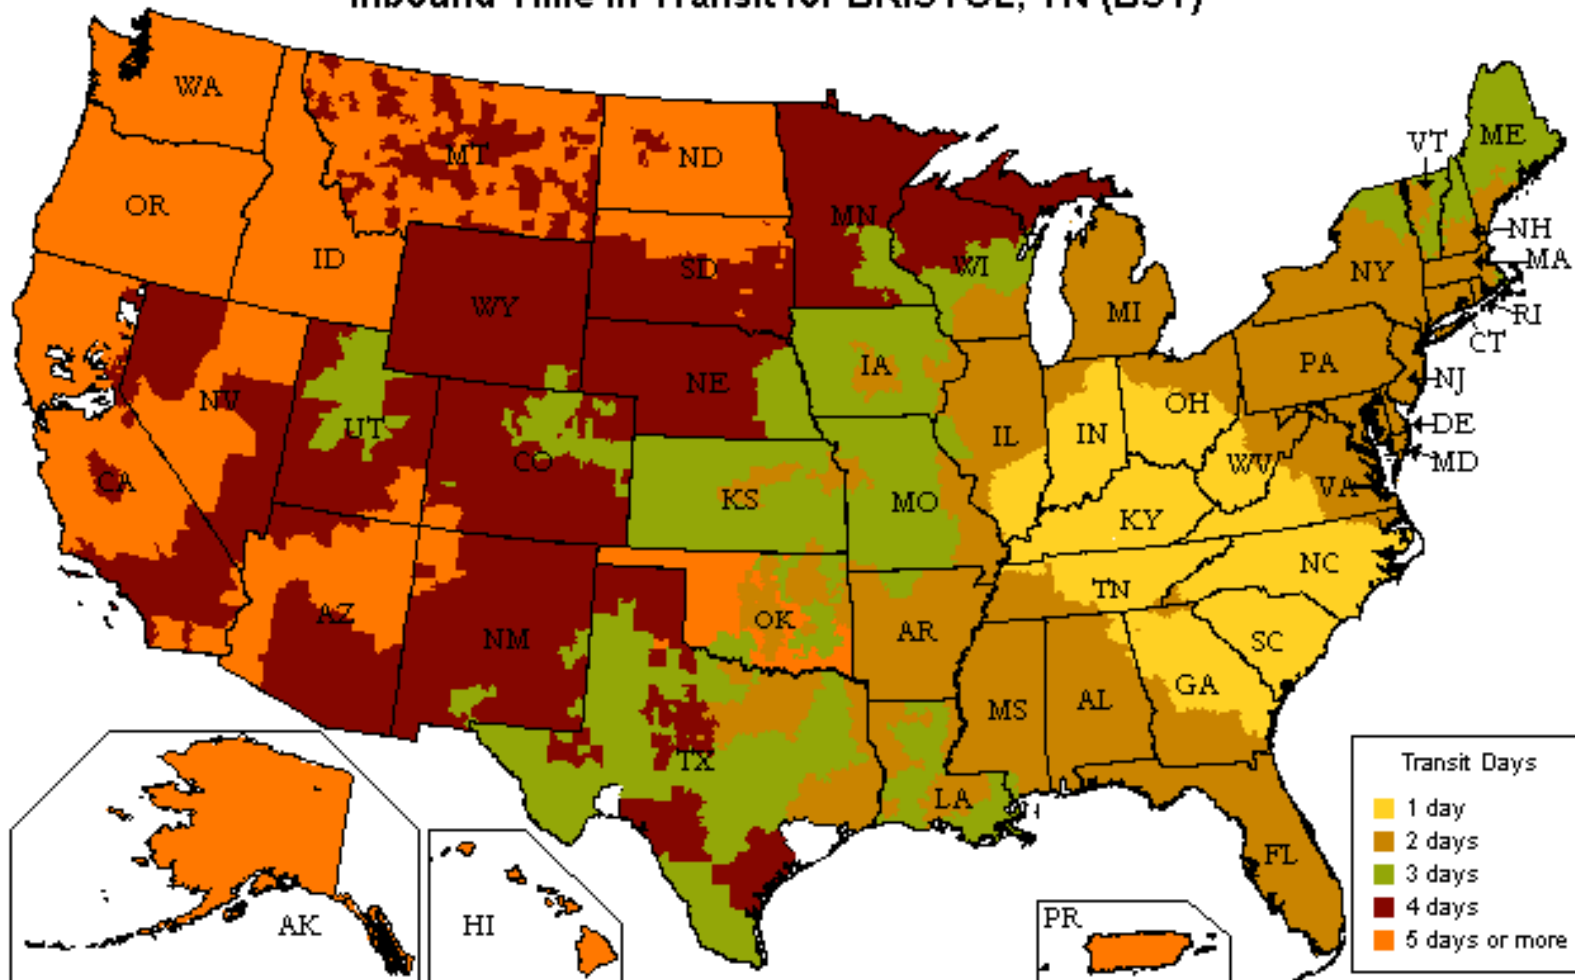

UPS Freight[®] LTL

Customized Time-In-Transit Map

800.333.7400

Inbound Time in Transit for BRISTOL, TN (BST)

Reliability

- Guaranteed* on-time delivery for all your standard LTL shipments

Speed

- More than 22,000 one- and two-day lanes
- Three- and four-day transcontinental service
- Faster shipment processing with UPS WorldShip[®]
- Expedited and time-critical solutions from UPS Freight Urgent LTL

Coverage

- One pickup for all your regional, interregional & long-haul needs
- Guaranteed* on-time service between the U.S. and Canada
- Reliable LTL service between the U.S. and Mexico

Flexibility

- Unique solutions for Trade Show exhibitors and Associations
- Ability to optimize transportation spend with UPS Ground Freight Pricing
- Truckload (TL) solutions for your accessorial or special TL needs. Call 888.682.4652 for more information

Technology

- Industry leading shipping & tracking applications that make your job easier

The transit map displayed is for illustration purposes only. Transit times may change and additional service days may apply for rural areas. Please visit ltl.upsfreight.com or call 800-333-7400 for specific transit times.