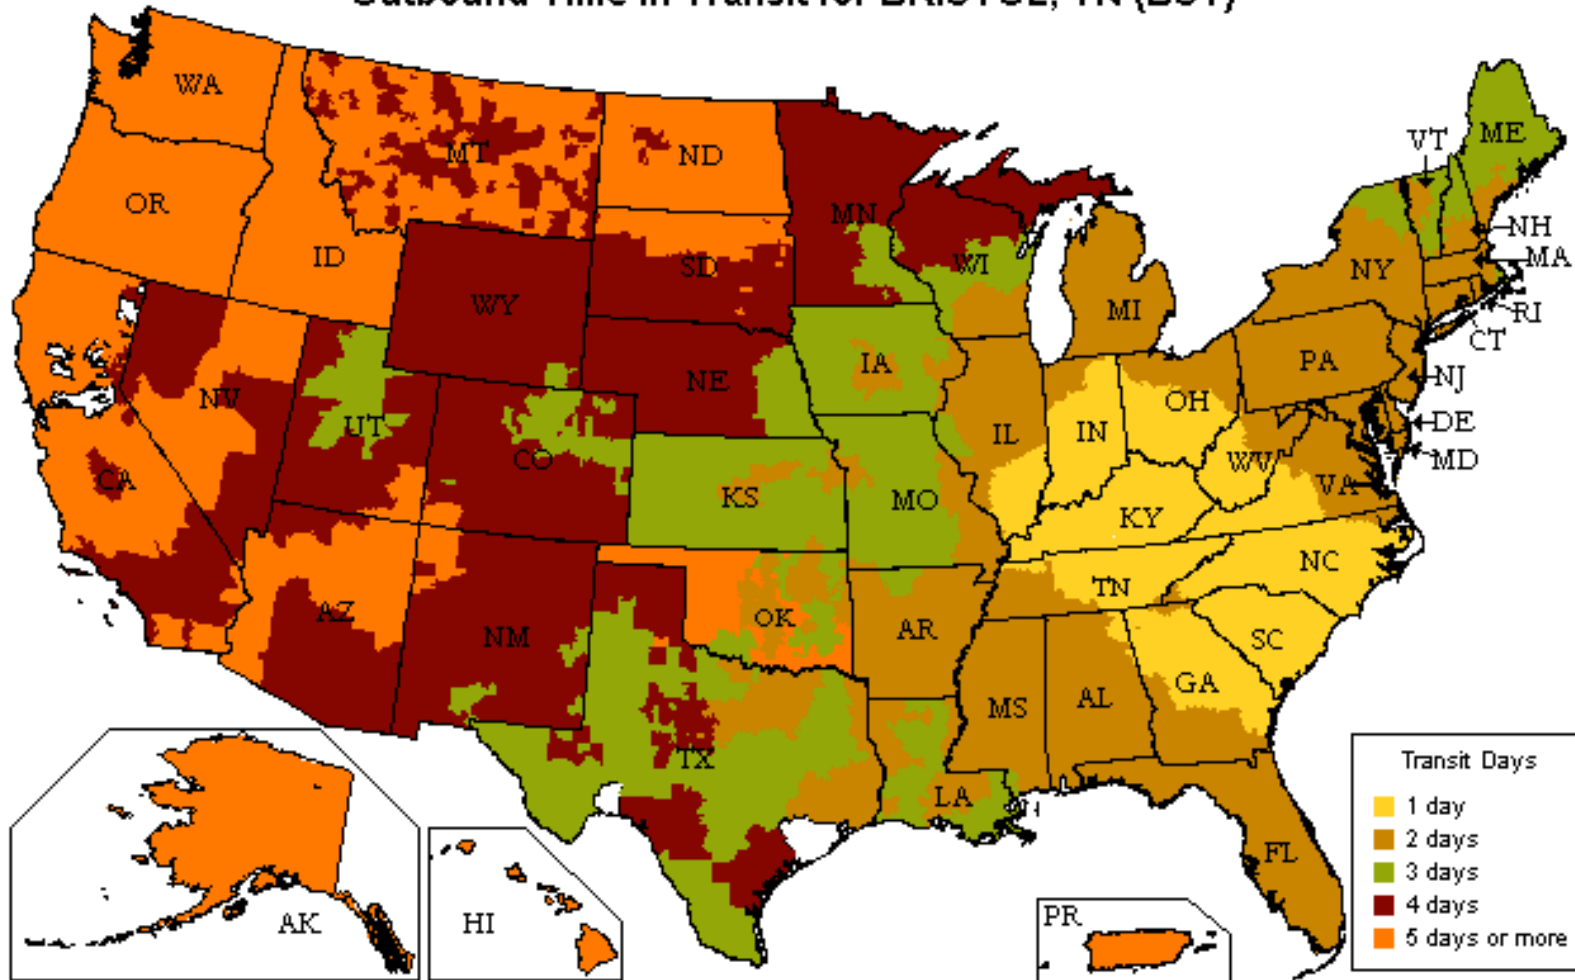

UPS Freight® LTL

Customized Time-In-Transit Map

800.333.7400

Outbound Time in Transit for BRISTOL, TN (BST)

Reliability

- Guaranteed* on-time delivery for all your standard LTL shipments

Speed

- More than 22,000 one- and two-day lanes
- Three- and four-day transcontinental service
- Faster shipment processing with UPS WorldShip®
- Expedited and time-critical solutions from UPS Freight Urgent LTL

Coverage

- One pickup for all your regional, interregional & long-haul needs
- Guaranteed* on-time service between the U.S. and Canada
- Reliable LTL service between the U.S. and Mexico

Flexibility

- Unique solutions for Trade Show exhibitors and Associations
- Ability to optimize transportation spend with UPS Ground Freight Pricing
- Truckload (TL) solutions for your accessorial or special TL needs. Call 888.682.4652 for more information

Technology

- Industry leading shipping & tracking applications that make your job easier

The transit map displayed is for illustration purposes only. Transit times may change and additional service days may apply for rural areas. Please visit ltl.upsfreight.com or call 800-333-7400 for specific transit times.