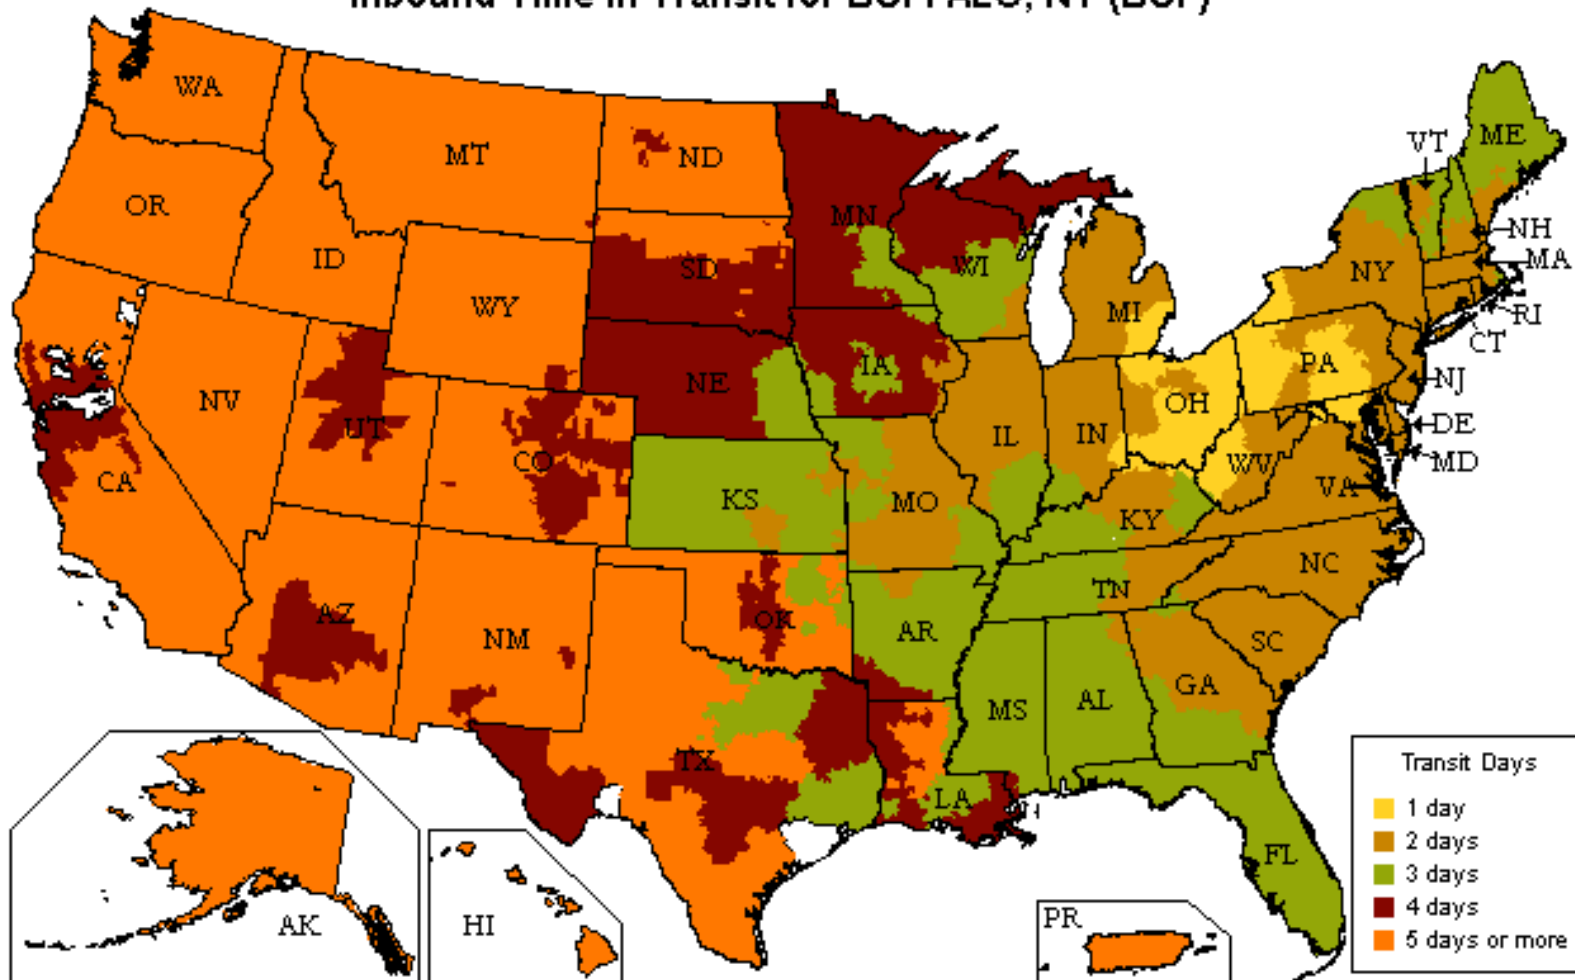

UPS Freight® LTL

Customized Time-In-Transit Map

800.333.7400

Inbound Time in Transit for BUFFALO, NY (BUF)

Reliability

- Guaranteed* on-time delivery for all your standard LTL shipments

Speed

- More than 22,000 one- and two-day lanes
- Three- and four-day transcontinental service
- Faster shipment processing with UPS WorldShip®
- Expedited and time-critical solutions from UPS Freight Urgent LTL

Coverage

- One pickup for all your regional, interregional & long-haul needs
- Guaranteed* on-time service between the U.S. and Canada
- Reliable LTL service between the U.S. and Mexico

Flexibility

- Unique solutions for Trade Show exhibitors and Associations
- Ability to optimize transportation spend with UPS Ground Freight Pricing
- Truckload (TL) solutions for your accessorial or special TL needs. Call 888.682.4652 for more information

Technology

- Industry leading shipping & tracking applications that make your job easier

The transit map displayed is for illustration purposes only. Transit times may change and additional service days may apply for rural areas. Please visit ltl.upsfreight.com or call 800-333-7400 for specific transit times.