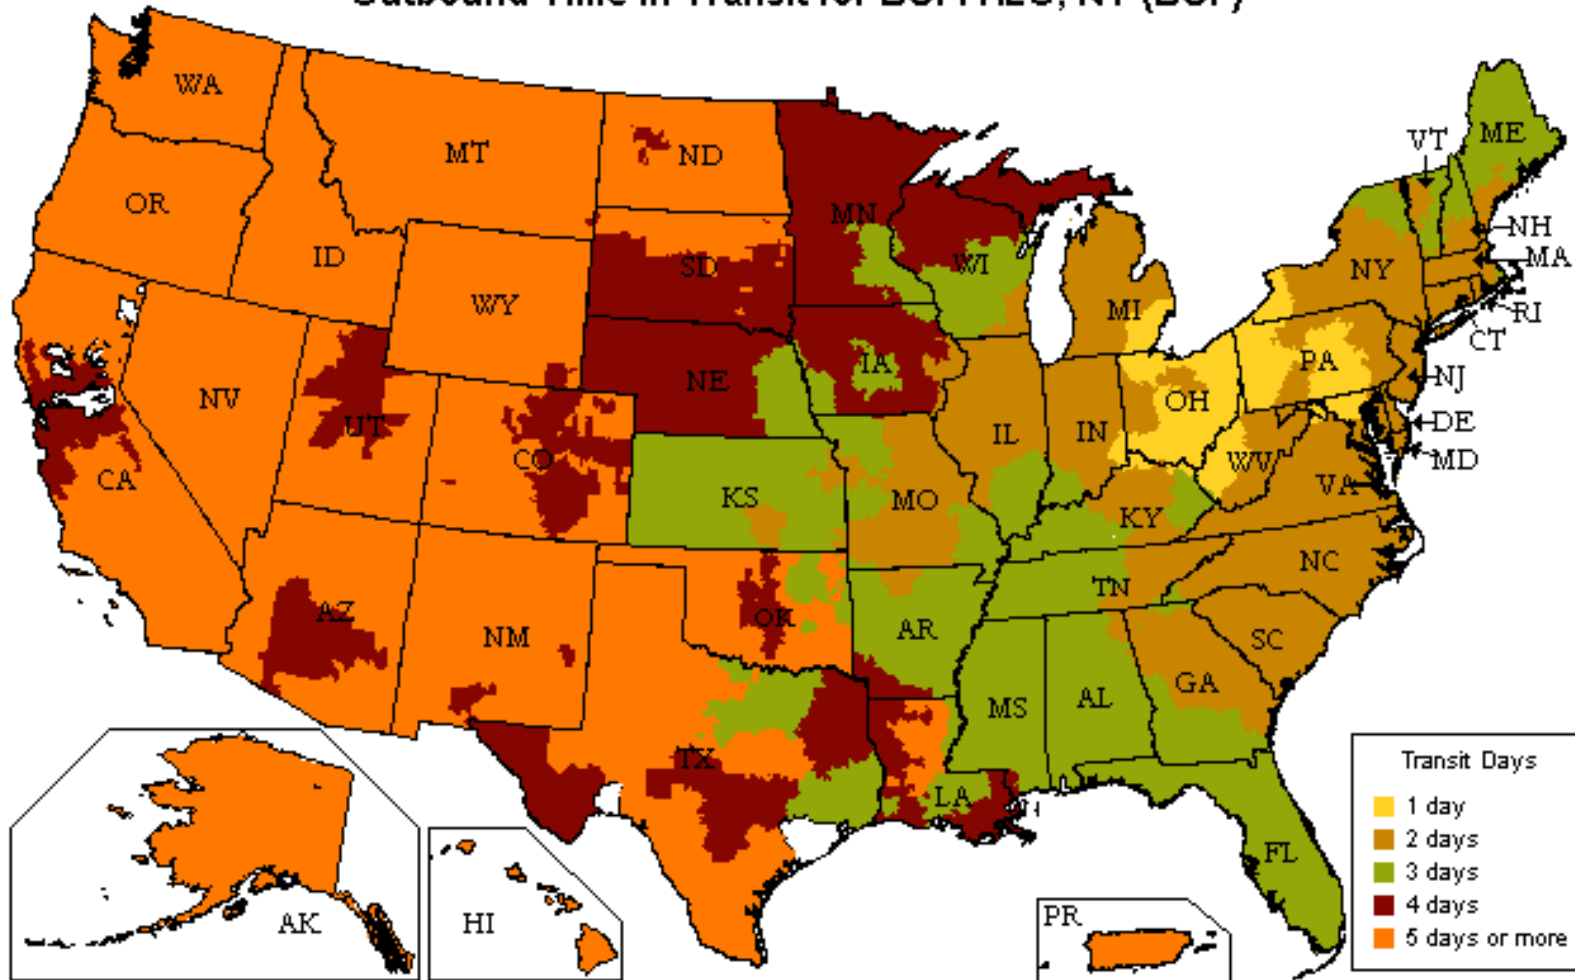

UPS Freight® LTL

Customized Time-In-Transit Map

800.333.7400

Outbound Time in Transit for BUFFALO, NY (BUF)

Reliability

- Guaranteed* on-time delivery for all your standard LTL shipments

Speed

- More than 22,000 one- and two-day lanes
- Three- and four-day transcontinental service
- Faster shipment processing with UPS WorldShip®
- Expedited and time-critical solutions from UPS Freight Urgent LTL

Coverage

- One pickup for all your regional, interregional & long-haul needs
- Guaranteed* on-time service between the U.S. and Canada
- Reliable LTL service between the U.S. and Mexico

Flexibility

- Unique solutions for Trade Show exhibitors and Associations
- Ability to optimize transportation spend with UPS Ground Freight Pricing
- Truckload (TL) solutions for your accessorial or special TL needs. Call 888.682.4652 for more information

Technology

- Industry leading shipping & tracking applications that make your job easier

The transit map displayed is for illustration purposes only. Transit times may change and additional service days may apply for rural areas. Please visit ltl.upsfreight.com or call 800-333-7400 for specific transit times.