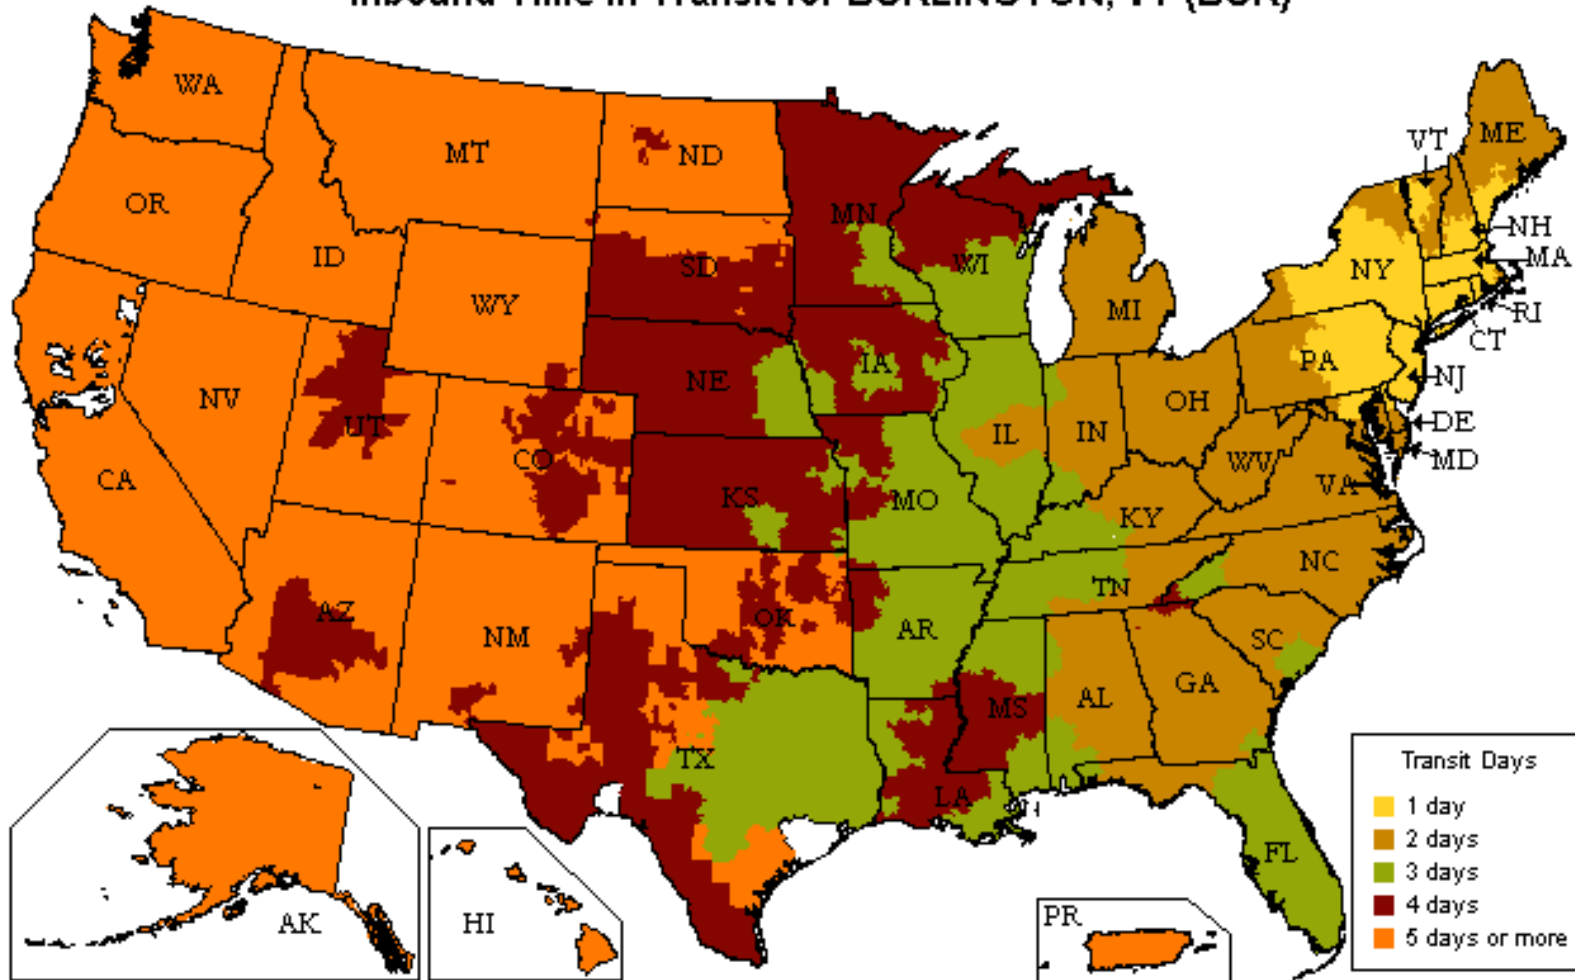

UPS Freight® LTL

Customized Time-In-Transit Map

800.333.7400

Inbound Time in Transit for BURLINGTON, VT (BUR)

Reliability

- Guaranteed* on-time delivery for all your standard LTL shipments

Speed

- More than 22,000 one- and two-day lanes
- Three- and four-day transcontinental service
- Faster shipment processing with UPS WorldShip®
- Expedited and time-critical solutions from UPS Freight Urgent LTL

Coverage

- One pickup for all your regional, interregional & long-haul needs
- Guaranteed* on-time service between the U.S. and Canada
- Reliable LTL service between the U.S. and Mexico

Flexibility

- Unique solutions for Trade Show exhibitors and Associations
- Ability to optimize transportation spend with UPS Ground Freight Pricing
- Truckload (TL) solutions for your accessorial or special TL needs. Call 888.682.4652 for more information

Technology

- Industry leading shipping & tracking applications that make your job easier

The transit map displayed is for illustration purposes only. Transit times may change and additional service days may apply for rural areas. Please visit ltl.upsfreight.com or call 800-333-7400 for specific transit times.

* Applies to shipments rated from current UPGF 560 and UPGF 525 tariffs only. See Rules Tariff for applicable terms and conditions.