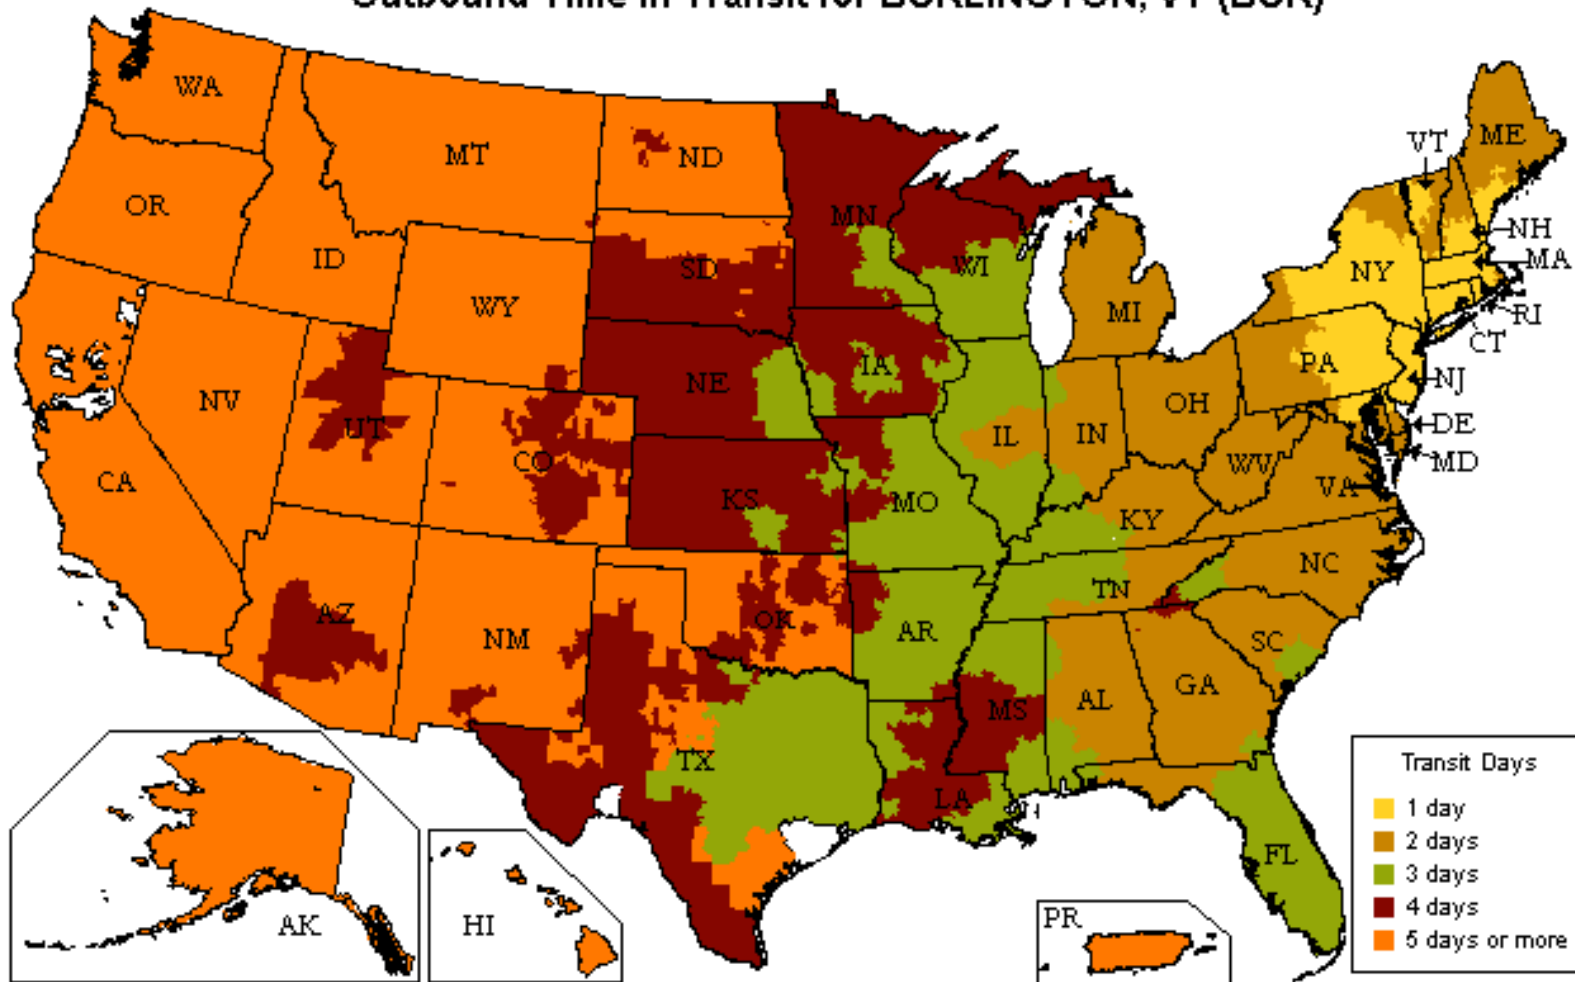

UPS Freight® LTL

Customized Time-In-Transit Map

800.333.7400

Outbound Time in Transit for BURLINGTON, VT (BUR)

Reliability

- Guaranteed* on-time delivery for all your standard LTL shipments

Speed

- More than 22,000 one- and two-day lanes
- Three- and four-day transcontinental service
- Faster shipment processing with UPS WorldShip®
- Expedited and time-critical solutions from UPS Freight Urgent LTL

Coverage

- One pickup for all your regional, interregional & long-haul needs
- Guaranteed* on-time service between the U.S. and Canada
- Reliable LTL service between the U.S. and Mexico

Flexibility

- Unique solutions for Trade Show exhibitors and Associations
- Ability to optimize transportation spend with UPS Ground Freight Pricing
- Truckload (TL) solutions for your accessorial or special TL needs. Call 888.682.4652 for more information

Technology

- Industry leading shipping & tracking applications that make your job easier

The transit map displayed is for illustration purposes only. Transit times may change and additional service days may apply for rural areas. Please visit ltl.upsfreight.com or call 800-333-7400 for specific transit times.