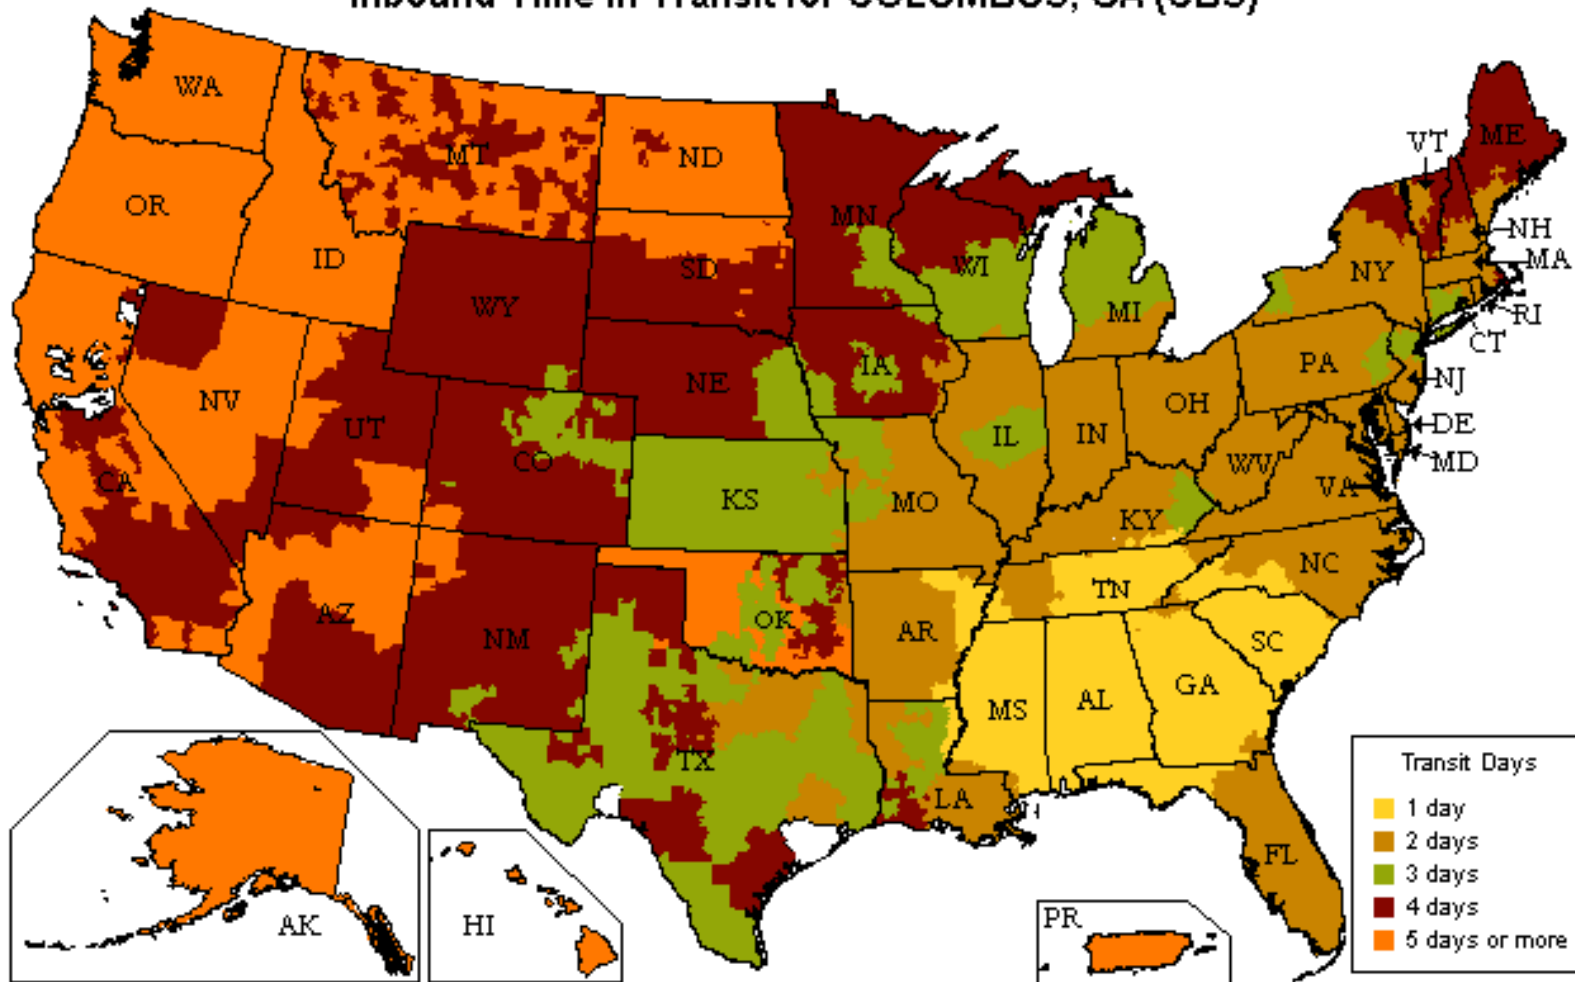

### Inbound Time in Transit for COLUMBUS, GA (CBS)

Date: 05/13/2019

#### Speed

- More than 22,000 one- and two-day lanes
- Three- and four-day transcontinental service
- Faster shipment processing with UPS WorldShip®
- Expedited and time-critical solutions from UPS Freight Urgent LTL