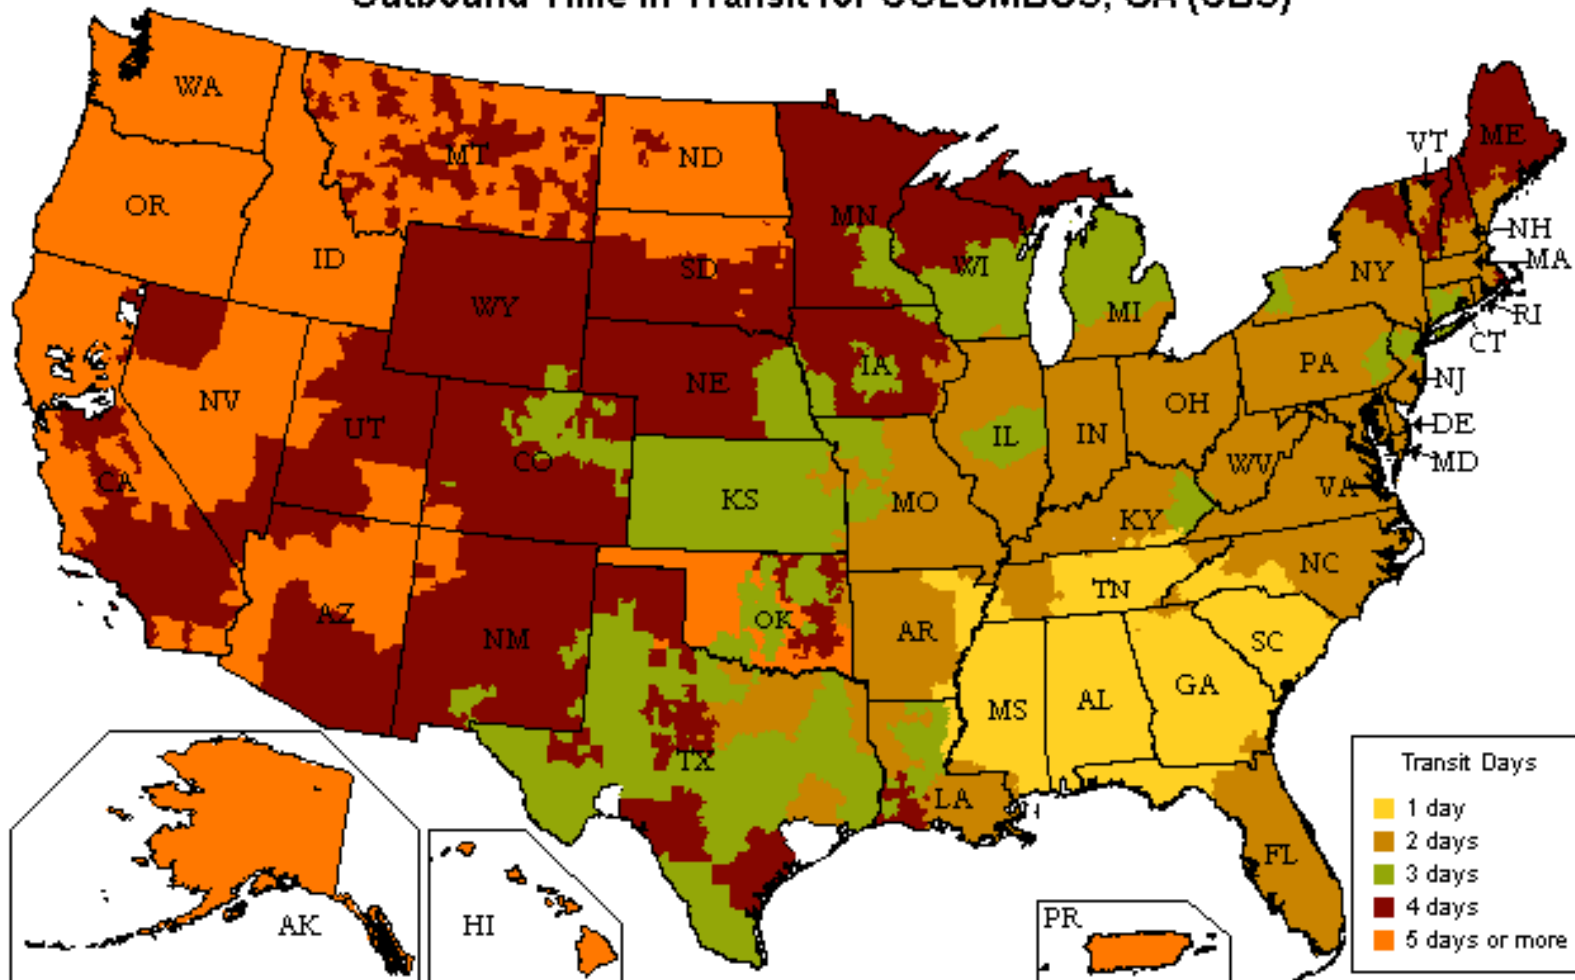

UPS Freight® LTL

Customized Time-In-Transit Map

800.333.7400

Outbound Time in Transit for COLUMBUS, GA (CBS)

Reliability

- Guaranteed* on-time delivery for all your standard LTL shipments

Speed

- More than 22,000 one- and two-day lanes
- Three- and four-day transcontinental service
- Faster shipment processing with UPS WorldShip®
- Expedited and time-critical solutions from UPS Freight Urgent LTL

Coverage

- One pickup for all your regional, interregional & long-haul needs
- Guaranteed* on-time service between the U.S. and Canada
- Reliable LTL service between the U.S. and Mexico

Flexibility

- Unique solutions for Trade Show exhibitors and Associations
- Ability to optimize transportation spend with UPS Ground Freight Pricing
- Truckload (TL) solutions for your accessorial or special TL needs. Call 888.682.4652 for more information

Technology

- Industry leading shipping & tracking applications that make your job easier

The transit map displayed is for illustration purposes only. Transit times may change and additional service days may apply for rural areas. Please visit ltl.upsfreight.com or call 800-333-7400 for specific transit times.

* Applies to shipments rated from current UPGF 560 and UPGF 525 tariffs only. See Rules Tariff for applicable terms and conditions.