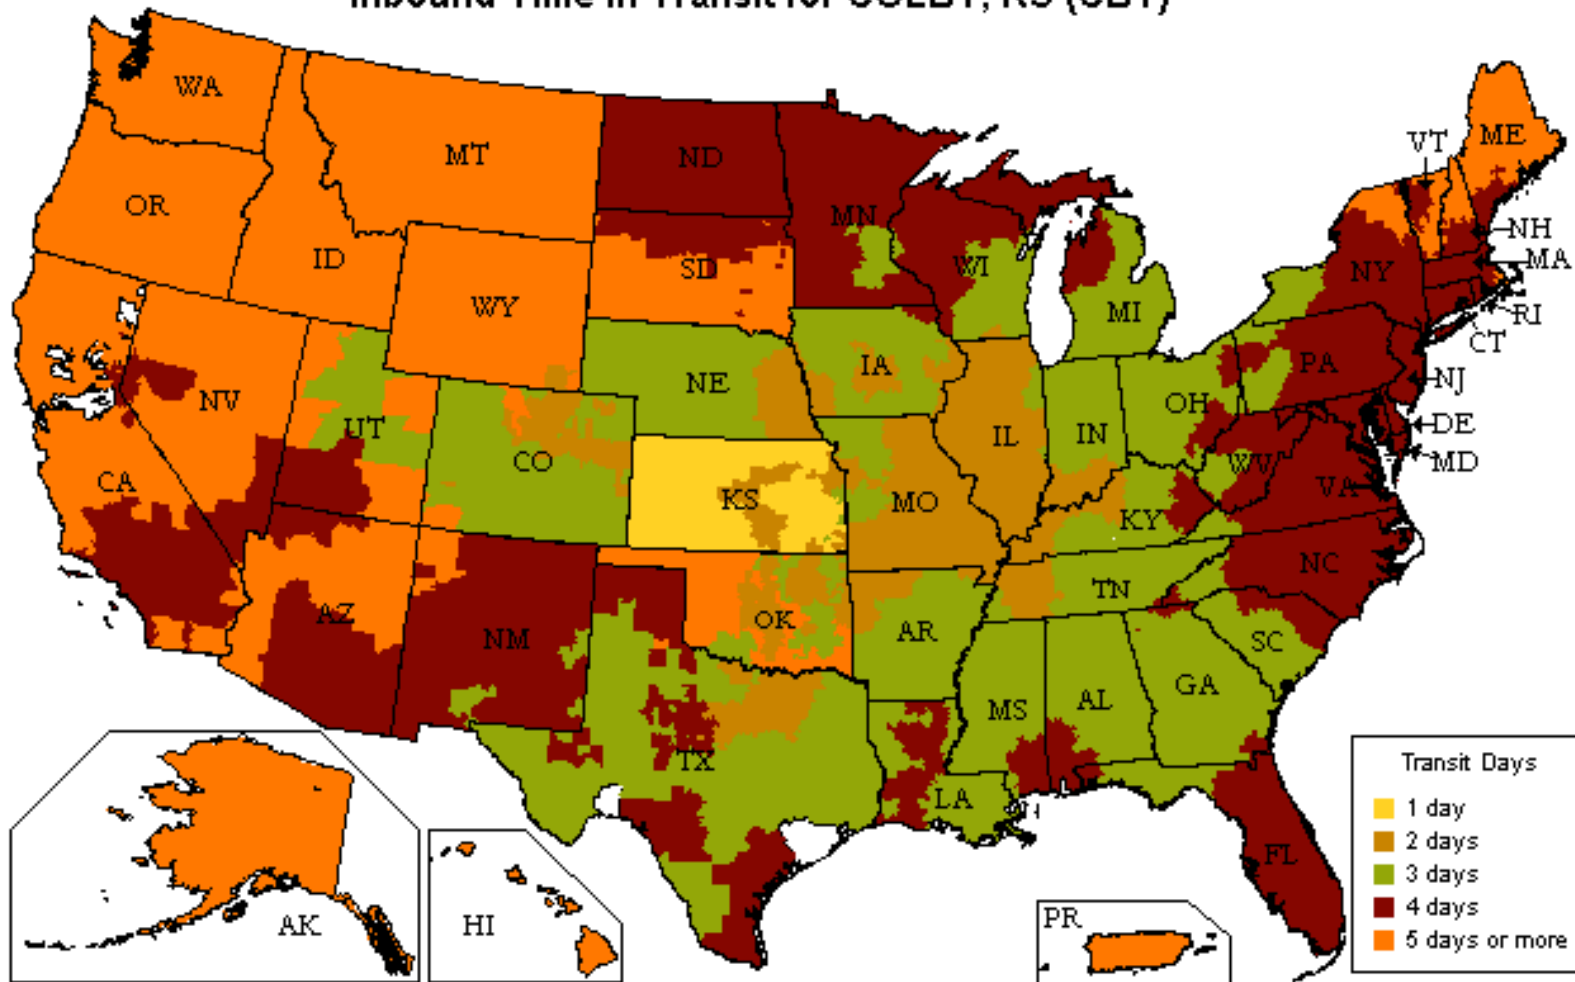

UPS Freight® LTL

Customized Time-In-Transit Map

800.333.7400

Inbound Time in Transit for COLBY, KS (CBY)

Date: 05/13/2019

Reliability

- Guaranteed* on-time delivery for all your standard LTL shipments

Speed

- More than 22,000 one- and two-day lanes
- Three- and four-day transcontinental service
- Faster shipment processing with UPS WorldShip®
- Expedited and time-critical solutions from UPS Freight Urgent LTL

Coverage

- One pickup for all your regional, interregional & long-haul needs
- Guaranteed* on-time service between the U.S. and Canada
- Reliable LTL service between the U.S. and Mexico

Flexibility

- Unique solutions for Trade Show exhibitors and Associations
- Ability to optimize transportation spend with UPS Ground Freight Pricing
- Truckload (TL) solutions for your accessorial or special TL needs. Call 888.682.4652 for more information

Technology

- Industry leading shipping & tracking applications that make your job easier

The transit map displayed is for illustration purposes only. Transit times may change and additional service days may apply for rural areas. Please visit ltl.upsfreight.com or call 800-333-7400 for specific transit times.

* Applies to shipments rated from current UPGF 560 and UPGF 525 tariffs only. See Rules Tariff for applicable terms and conditions.