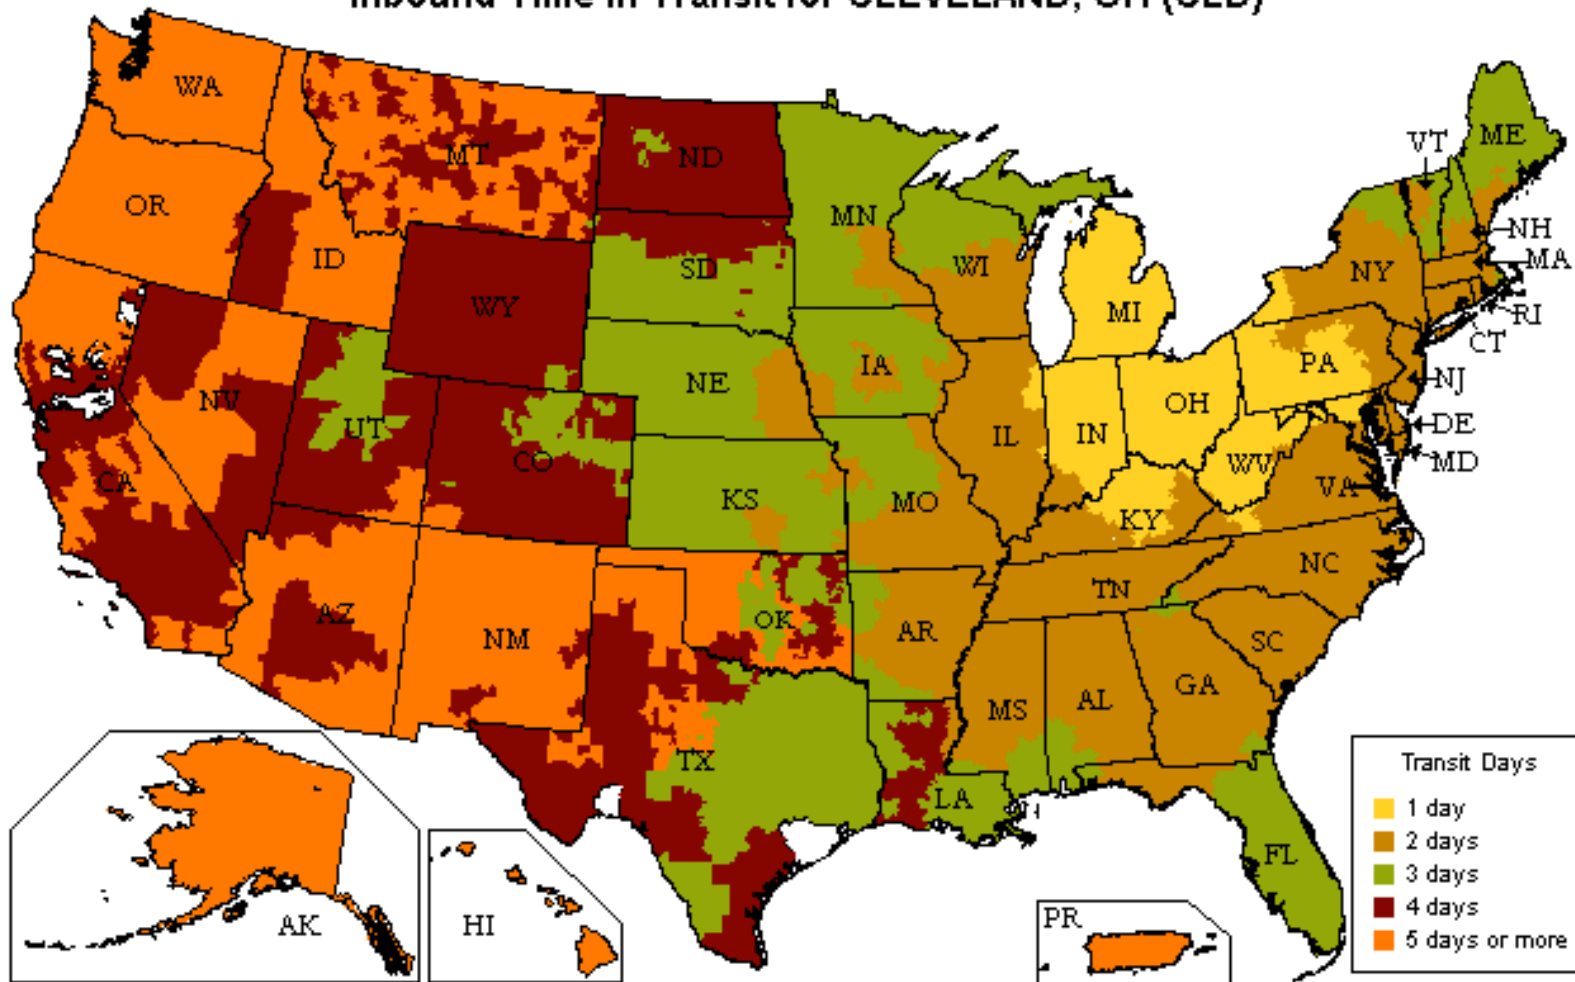

### Inbound Time in Transit for CLEVELAND, OH (CLD)

#### Speed

- More than 22,000 one- and two-day lanes
- Three- and four-day transcontinental service
- Faster shipment processing with UPS WorldShip®
- Expedited and time-critical solutions from UPS Freight Urgent LTL