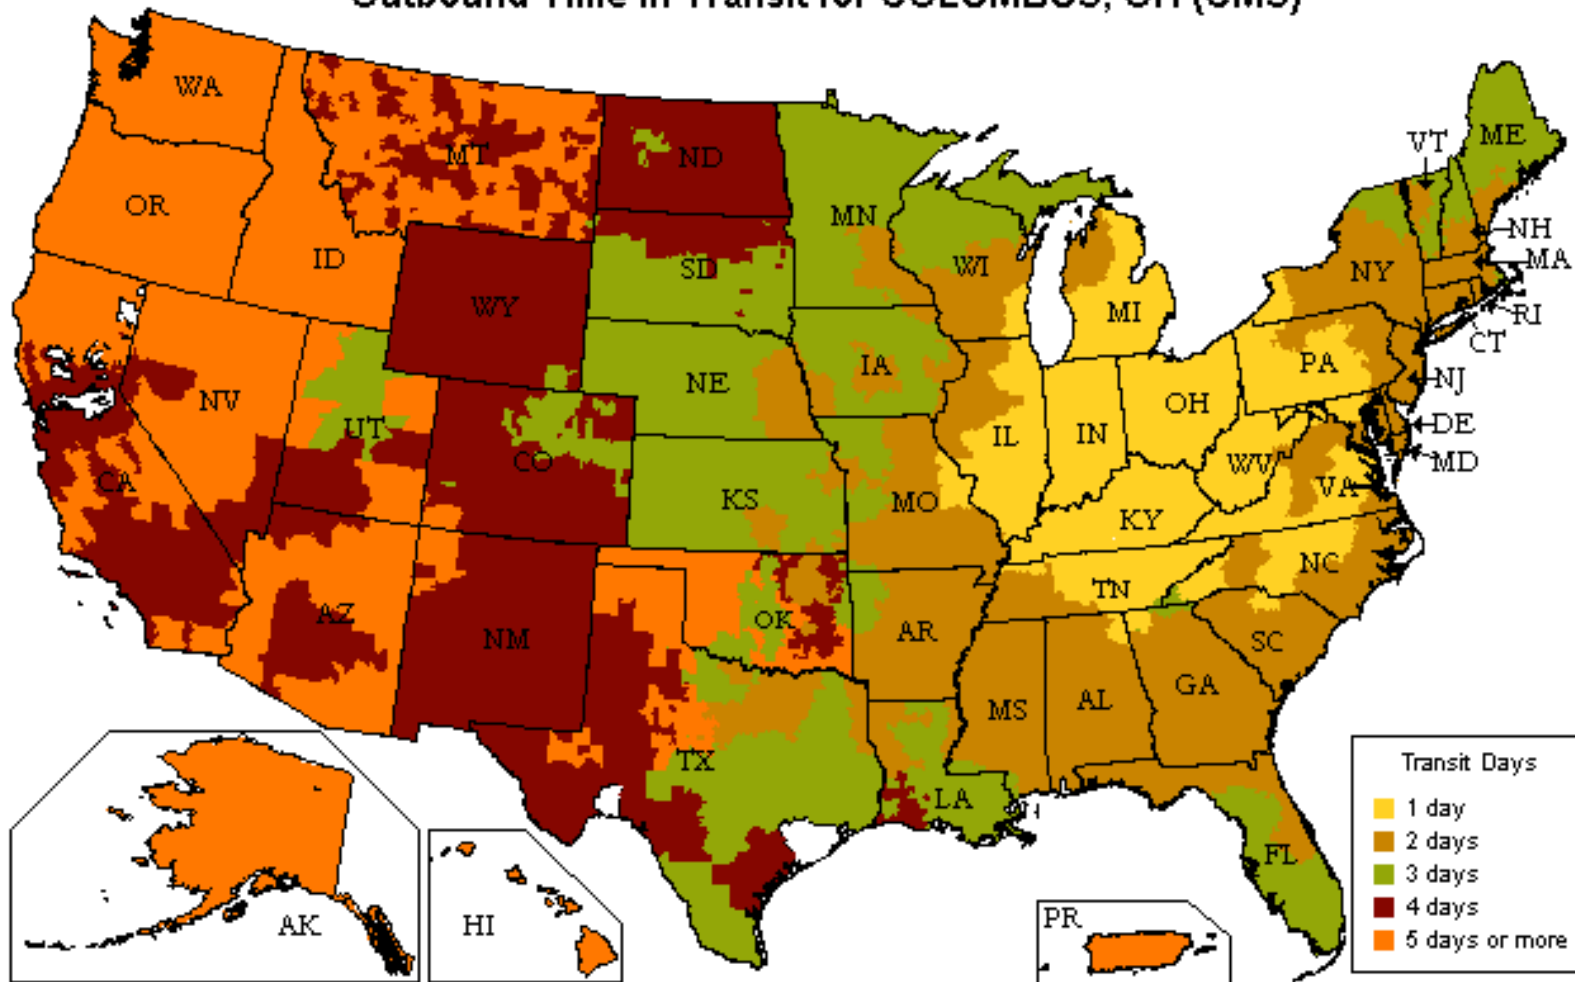

UPS Freight® LTL

Customized Time-In-Transit Map

800.333.7400

Outbound Time in Transit for COLUMBUS, OH (CMS)

Reliability

- Guaranteed* on-time delivery for all your standard LTL shipments

Speed

- More than 22,000 one- and two-day lanes
- Three- and four-day transcontinental service
- Faster shipment processing with UPS WorldShip®
- Expedited and time-critical solutions from UPS Freight Urgent LTL

Coverage

- One pickup for all your regional, interregional & long-haul needs
- Guaranteed* on-time service between the U.S. and Canada
- Reliable LTL service between the U.S. and Mexico

Flexibility

- Unique solutions for Trade Show exhibitors and Associations
- Ability to optimize transportation spend with UPS Ground Freight Pricing
- Truckload (TL) solutions for your accessorial or special TL needs. Call 888.682.4652 for more information

Technology

- Industry leading shipping & tracking applications that make your job easier

The transit map displayed is for illustration purposes only. Transit times may change and additional service days may apply for rural areas. Please visit ltl.upsfreight.com or call 800-333-7400 for specific transit times.

* Applies to shipments rated from current UPGF 560 and UPGF 525 tariffs only. See Rules Tariff for applicable terms and conditions.