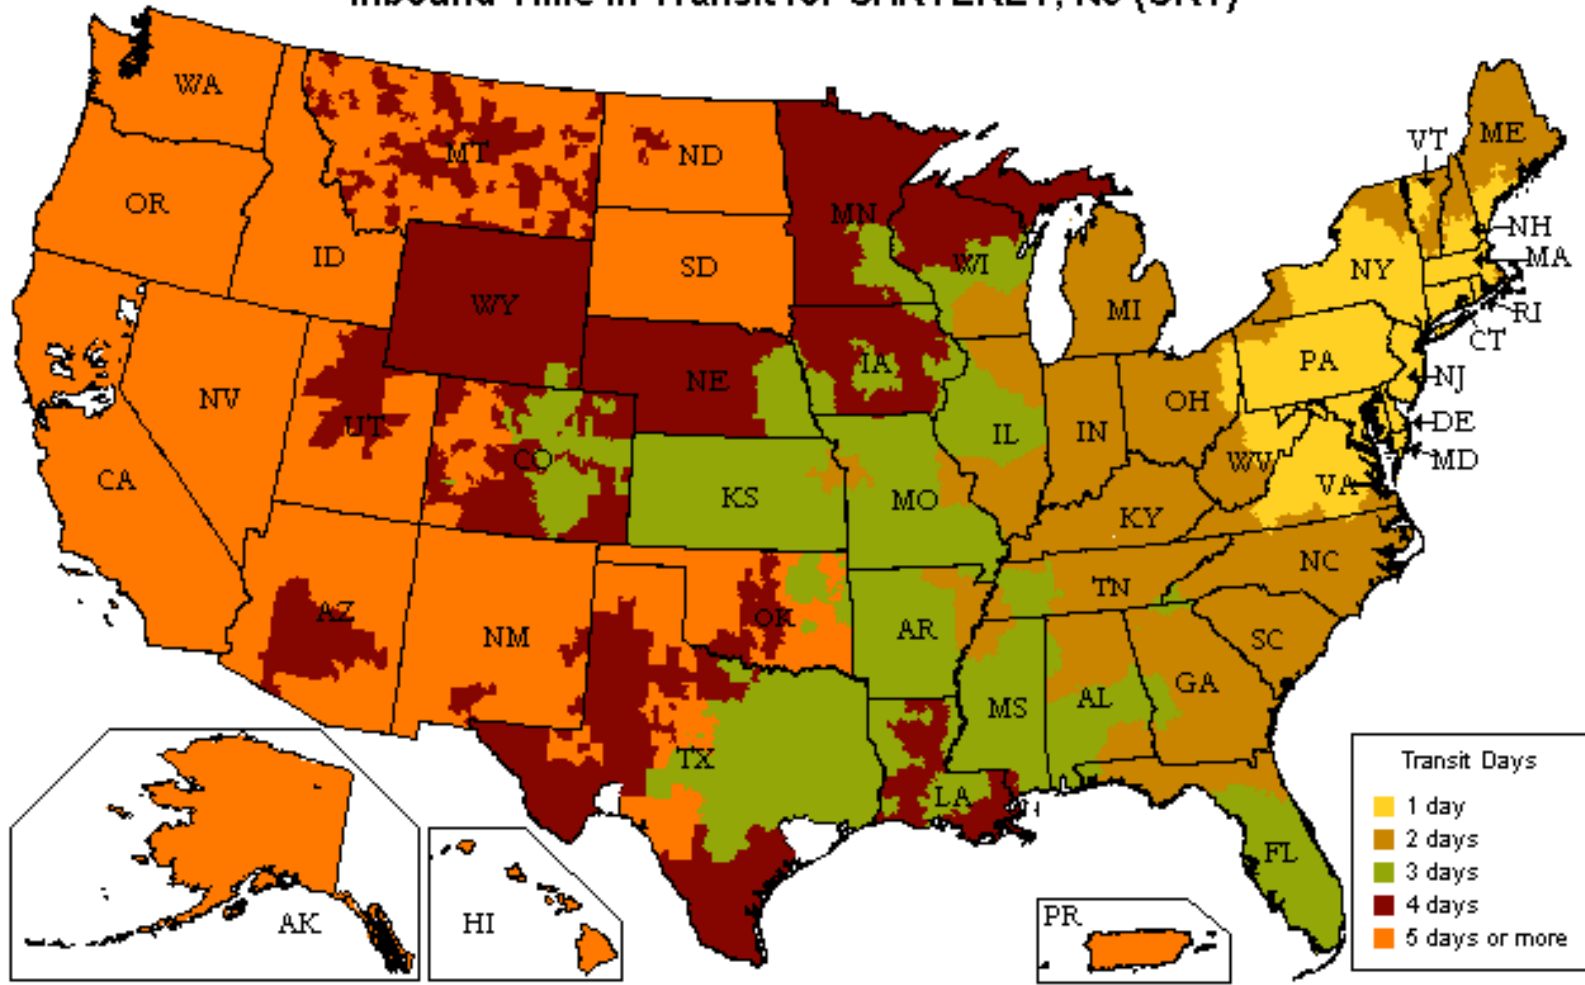

UPS Freight® LTL

Customized Time-In-Transit Map

800.333.7400

Inbound Time in Transit for CARTERET, NJ (CRT)

Reliability

- Guaranteed* on-time delivery for all your standard LTL shipments

Speed

- More than 22,000 one- and two-day lanes
- Three- and four-day transcontinental service
- Faster shipment processing with UPS WorldShip®
- Expedited and time-critical solutions from UPS Freight Urgent LTL

Coverage

- One pickup for all your regional, interregional & long-haul needs
- Guaranteed* on-time service between the U.S. and Canada
- Reliable LTL service between the U.S. and Mexico

Flexibility

- Unique solutions for Trade Show exhibitors and Associations
- Ability to optimize transportation spend with UPS Ground Freight Pricing
- Truckload (TL) solutions for your accesorial or special TL needs. Call 888.682.4652 for more information

Technology

- Industry leading shipping & tracking applications that make your job easier

The transit map displayed is for illustration purposes only. Transit times may change and additional service days may apply for rural areas. Please visit ltl.upsfreight.com or call 800-333-7400 for specific transit times.