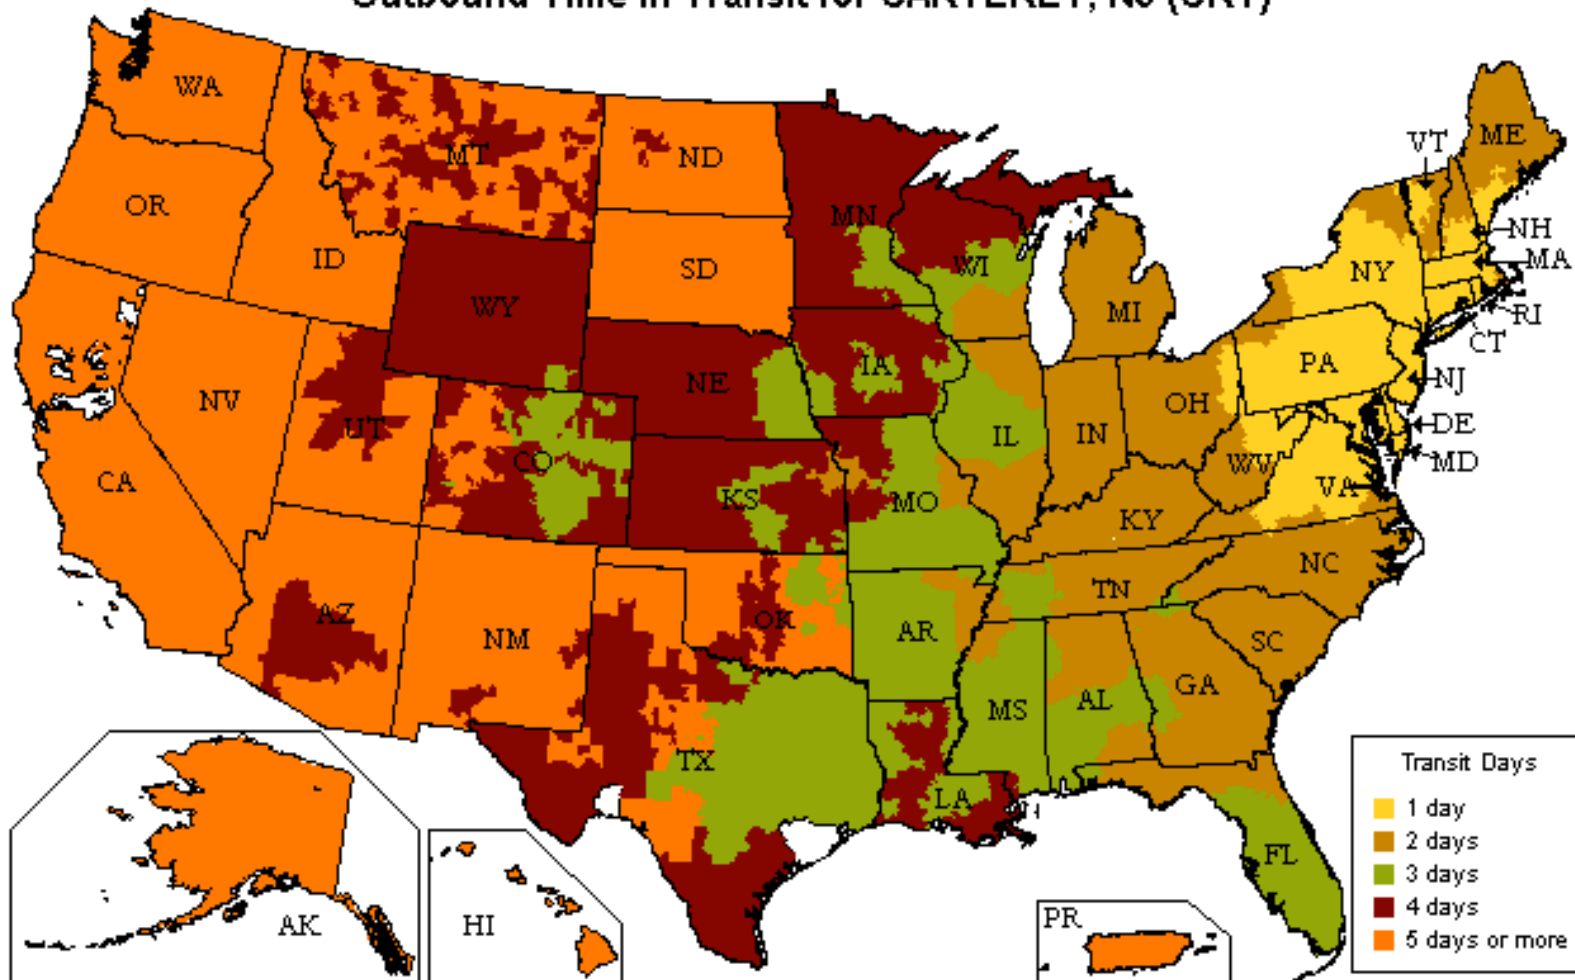

UPS Freight® LTL

Customized Time-In-Transit Map

800.333.7400

Outbound Time in Transit for CARTERET, NJ (CRT)

Reliability

- Guaranteed* on-time delivery for all your standard LTL shipments

Speed

- More than 22,000 one- and two-day lanes
- Three- and four-day transcontinental service
- Faster shipment processing with UPS WorldShip®
- Expedited and time-critical solutions from UPS Freight Urgent LTL

Coverage

- One pickup for all your regional, interregional & long-haul needs
- Guaranteed* on-time service between the U.S. and Canada
- Reliable LTL service between the U.S. and Mexico

Flexibility

- Unique solutions for Trade Show exhibitors and Associations
- Ability to optimize transportation spend with UPS Ground Freight Pricing
- Truckload (TL) solutions for your accessorial or special TL needs. Call 888.682.4652 for more information

Technology

- Industry leading shipping & tracking applications that make your job easier

The transit map displayed is for illustration purposes only. Transit times may change and additional service days may apply for rural areas. Please visit ltl.upsfreight.com or call 800-333-7400 for specific transit times.