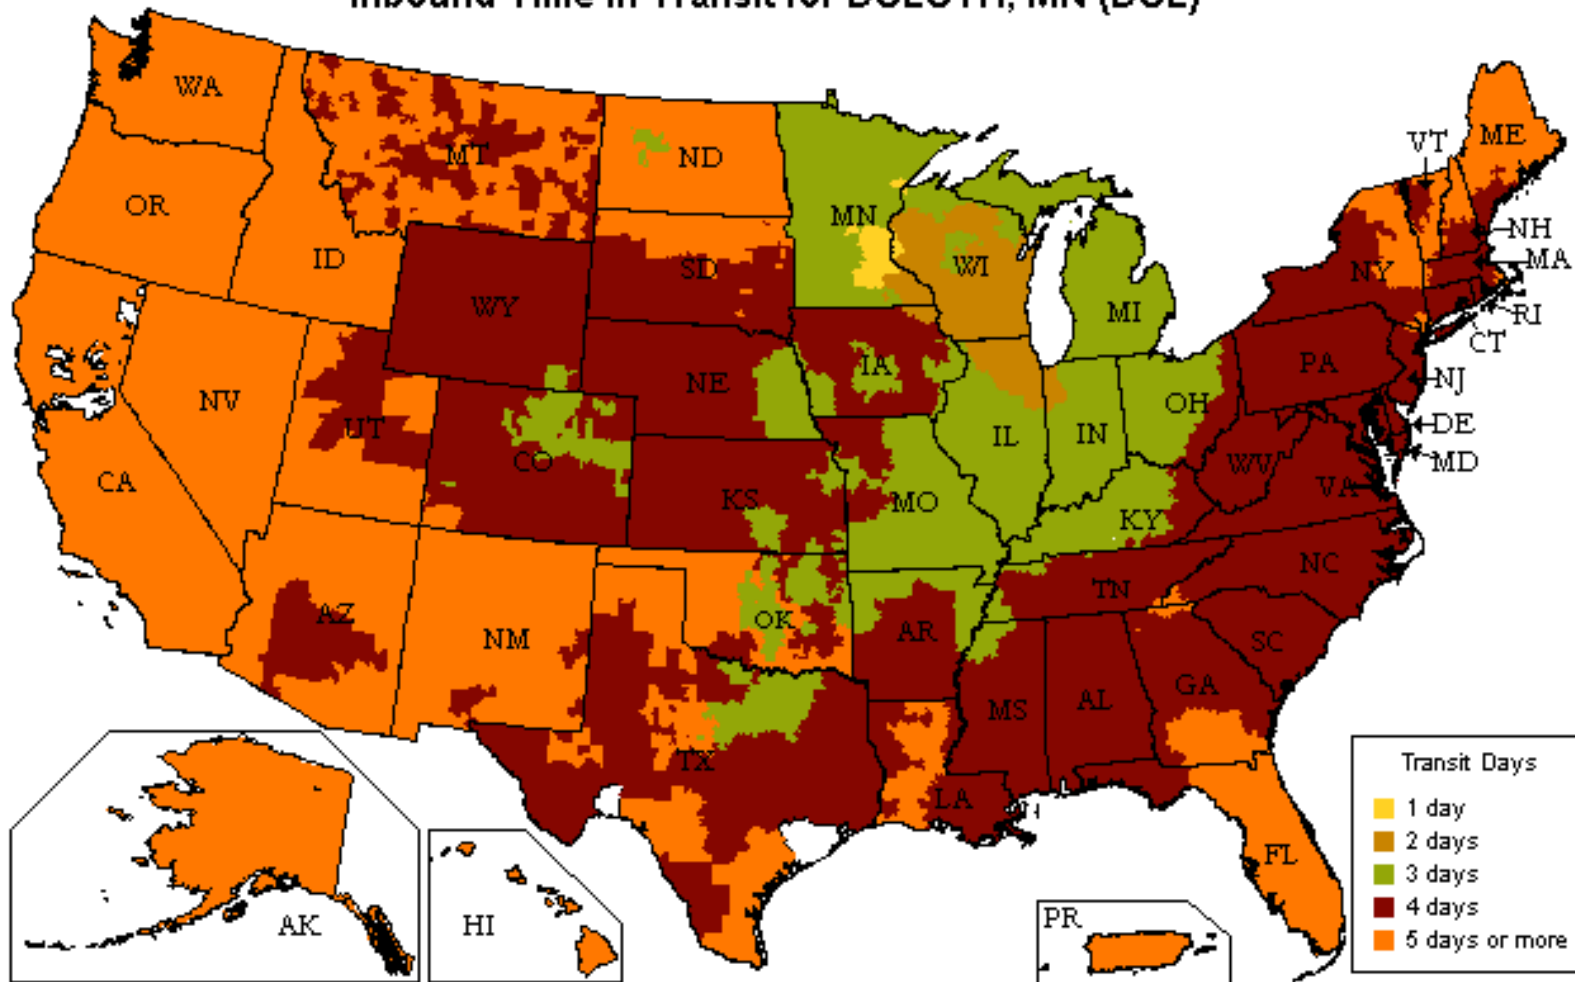

UPS Freight® LTL

Customized Time-In-Transit Map

800.333.7400

Inbound Time in Transit for DULUTH, MN (DUL)

Date: 05/13/2019

Reliability

- Guaranteed* on-time delivery for all your standard LTL shipments

Speed

- More than 22,000 one- and two-day lanes
- Three- and four-day transcontinental service
- Faster shipment processing with UPS WorldShip®
- Expedited and time-critical solutions from UPS Freight Urgent LTL

Coverage

- One pickup for all your regional, interregional & long-haul needs
- Guaranteed* on-time service between the U.S. and Canada
- Reliable LTL service between the U.S. and Mexico

Flexibility

- Unique solutions for Trade Show exhibitors and Associations
- Ability to optimize transportation spend with UPS Ground Freight Pricing
- Truckload (TL) solutions for your accessorial or special TL needs. Call 888.682.4652 for more information

Technology

- Industry leading shipping & tracking applications that make your job easier

The transit map displayed is for illustration purposes only. Transit times may change and additional service days may apply for rural areas. Please visit ltl.upsfreight.com or call 800-333-7400 for specific transit times.

* Applies to shipments rated from current UPGF 560 and UPGF 525 tariffs only. See Rules Tariff for applicable terms and conditions.