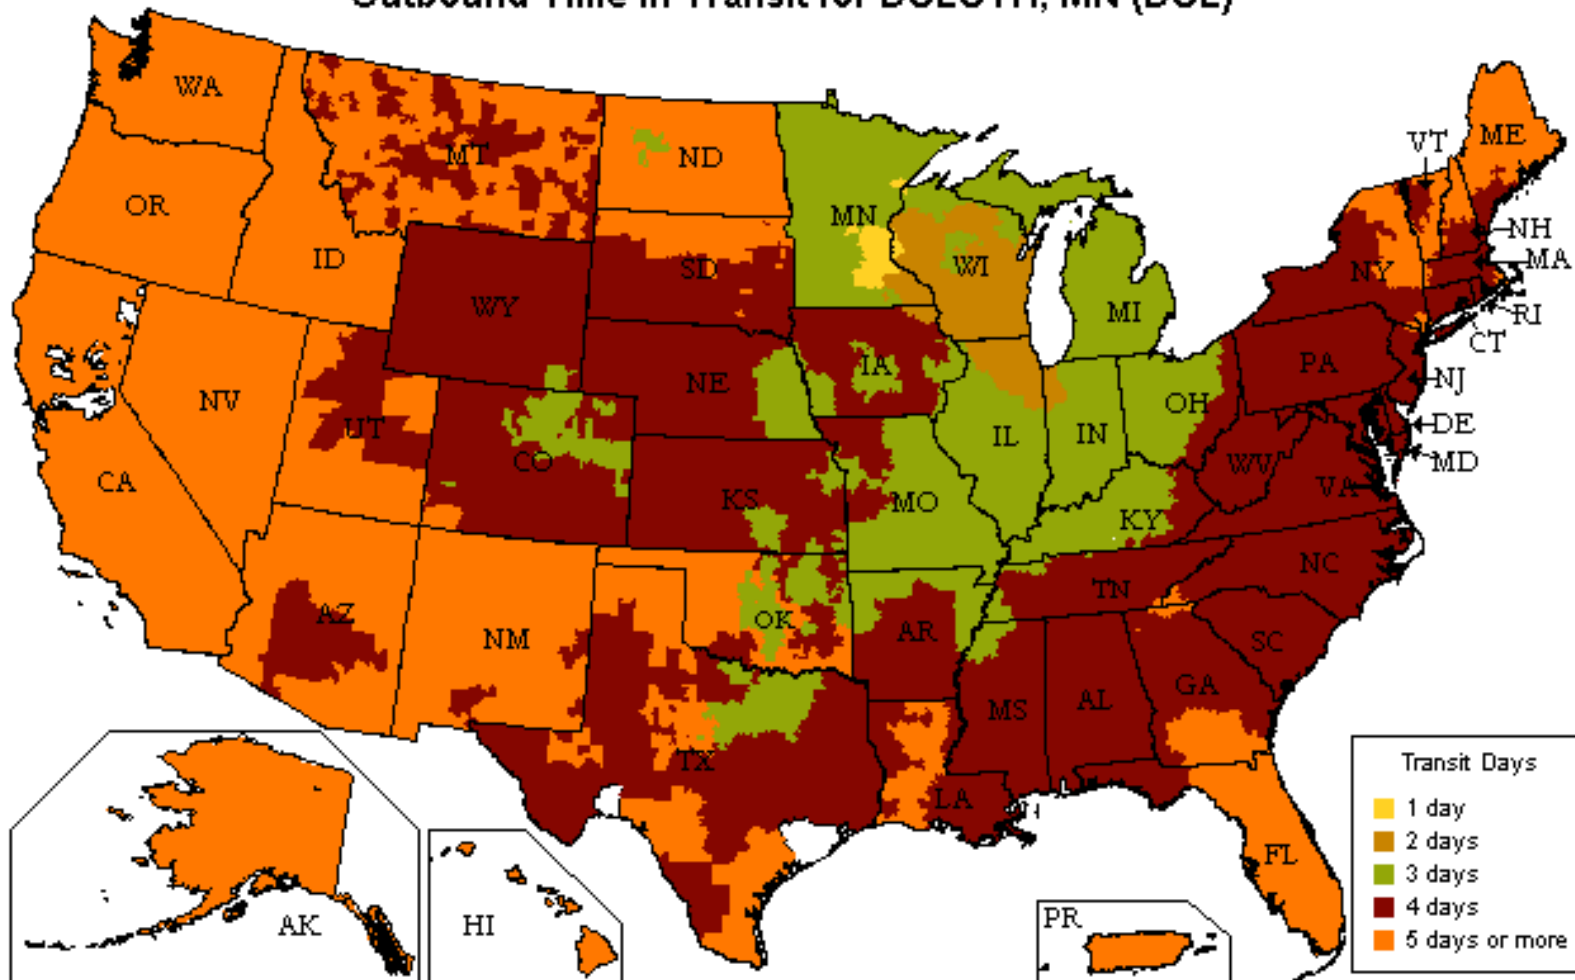

## Customized Time-In-Transit Map

800.333.7400

### Outbound Time in Transit for DULUTH, MN (DUL)

Date: 05/13/2019

#### Speed

- More than 22,000 one- and two-day lanes
- Three- and four-day transcontinental service
- Faster shipment processing with UPS WorldShip®
- Expedited and time-critical solutions from UPS Freight Urgent LTL