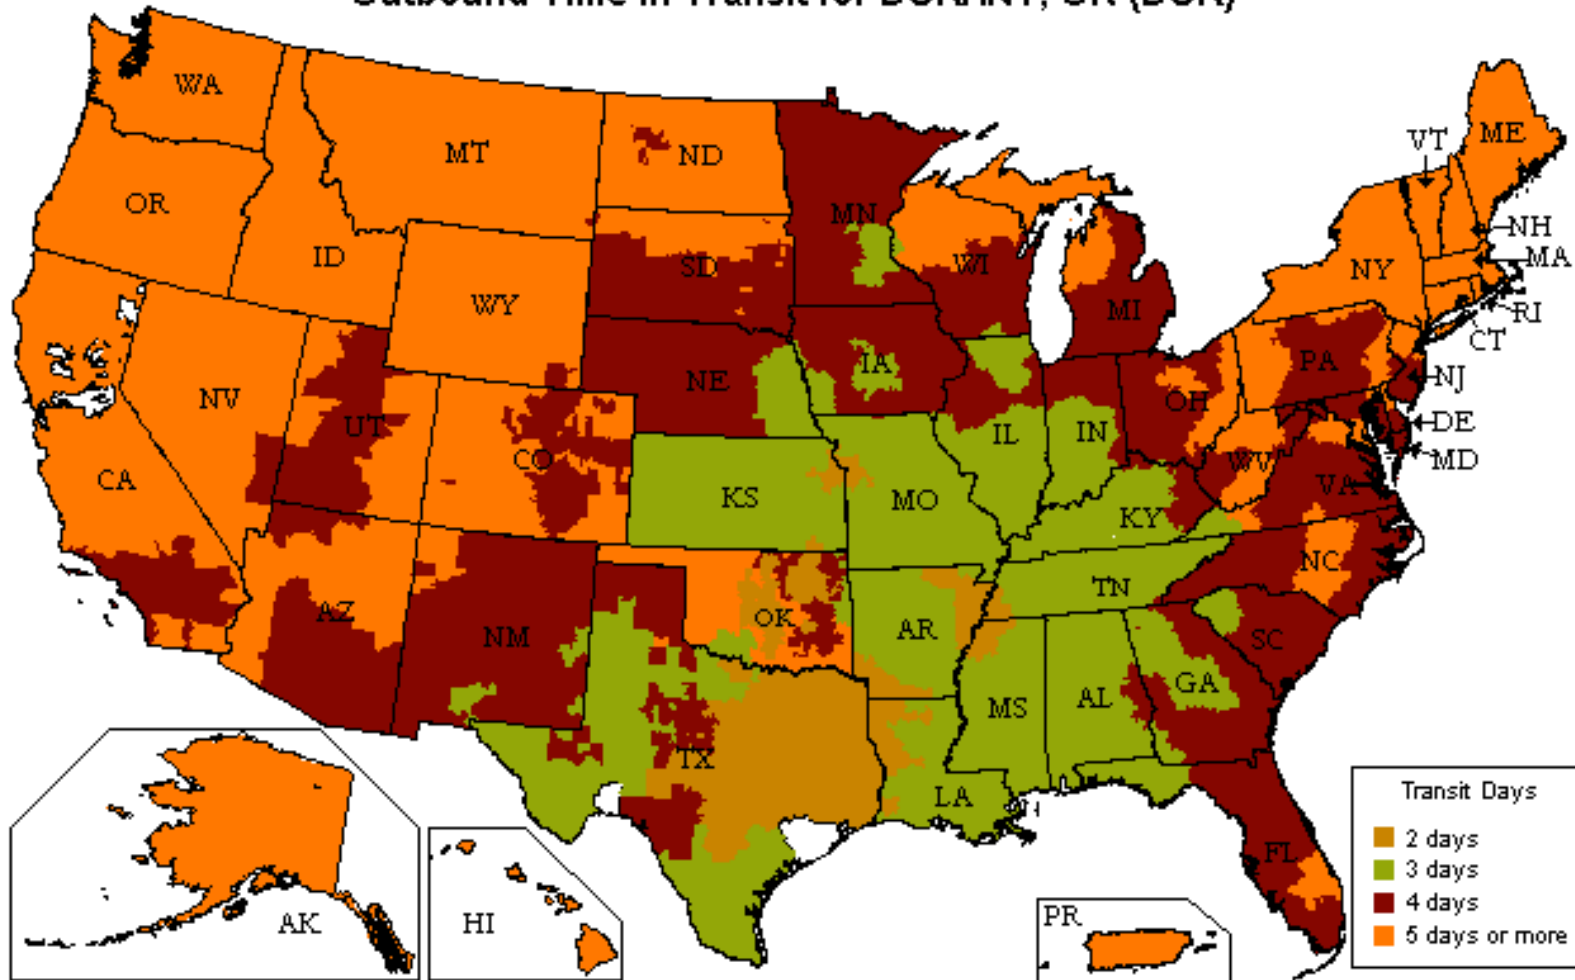

UPS Freight® LTL

Customized Time-In-Transit Map

800.333.7400

Outbound Time in Transit for DURANT, OK (DUR)

Date: 05/13/2019

Reliability

- Guaranteed* on-time delivery for all your standard LTL shipments

Speed

- More than 22,000 one- and two-day lanes
- Three- and four-day transcontinental service
- Faster shipment processing with UPS WorldShip®
- Expedited and time-critical solutions from UPS Freight Urgent LTL

Coverage

- One pickup for all your regional, interregional & long-haul needs
- Guaranteed* on-time service between the U.S. and Canada
- Reliable LTL service between the U.S. and Mexico

Flexibility

- Unique solutions for Trade Show exhibitors and Associations
- Ability to optimize transportation spend with UPS Ground Freight Pricing
- Truckload (TL) solutions for your accessorial or special TL needs. Call 888.682.4652 for more information