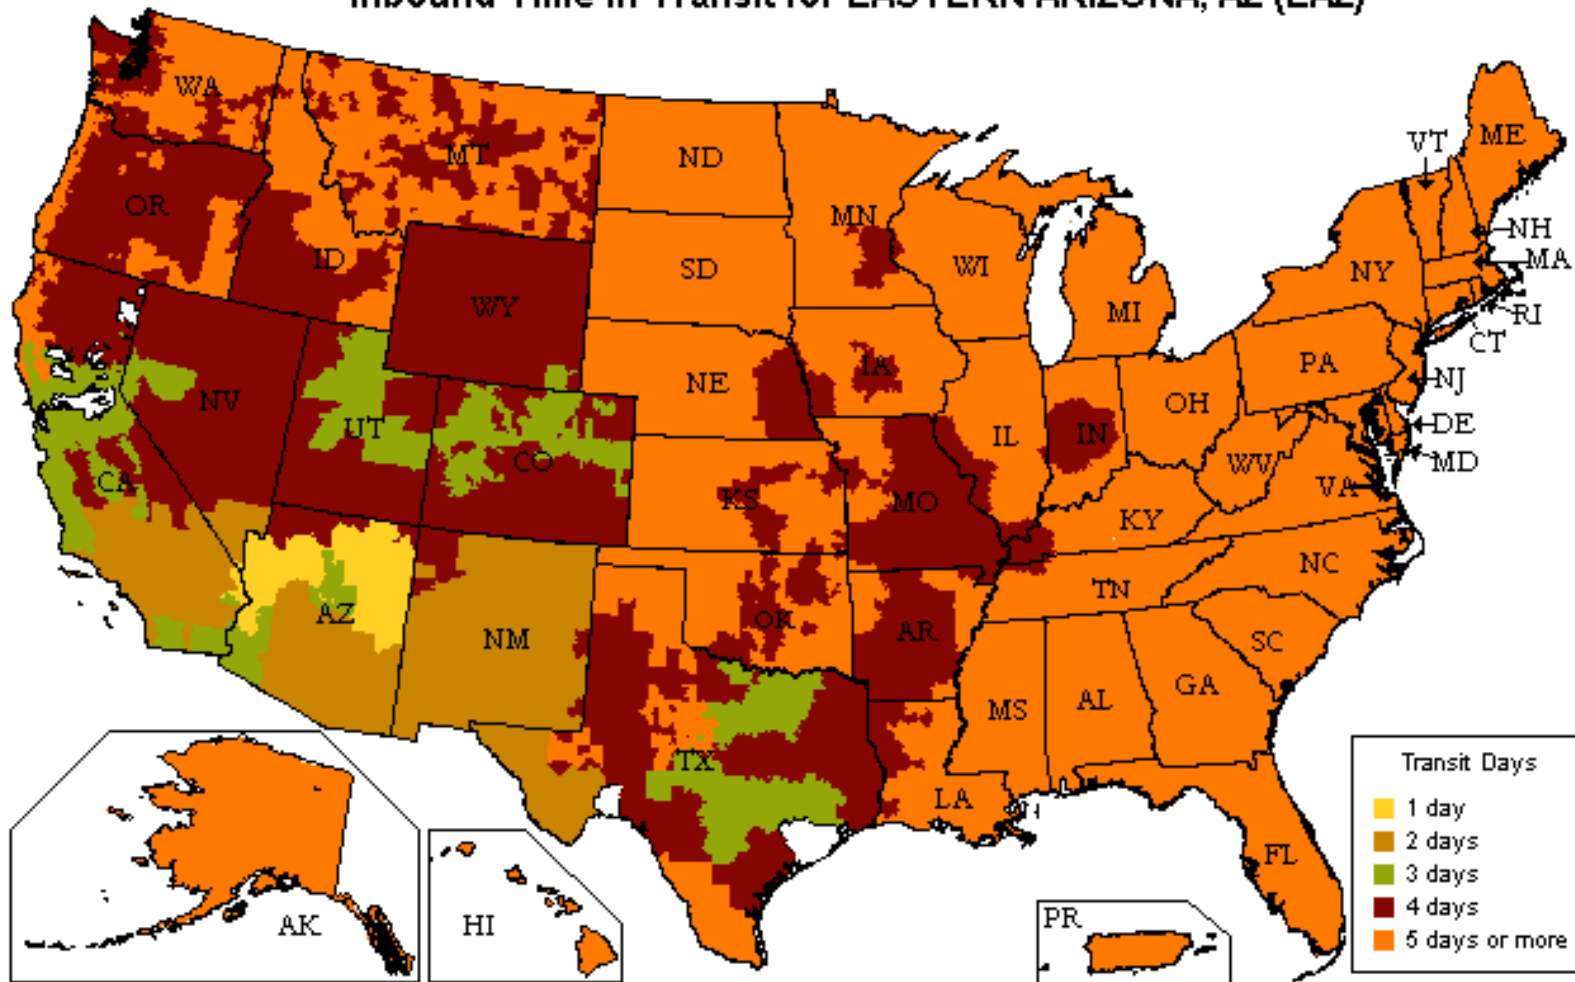

UPS Freight® LTL

Customized Time-In-Transit Map

800.333.7400

Inbound Time in Transit for EASTERN ARIZONA, AZ (EAZ)

Date: 05/13/2019

Reliability

- Guaranteed* on-time delivery for all your standard LTL shipments

Speed

- More than 22,000 one- and two-day lanes
- Three- and four-day transcontinental service
- Faster shipment processing with UPS WorldShip®
- Expedited and time-critical solutions from UPS Freight Urgent LTL

Coverage

- One pickup for all your regional, interregional & long-haul needs
- Guaranteed* on-time service between the U.S. and Canada
- Reliable LTL service between the U.S. and Mexico

Flexibility

- Unique solutions for Trade Show exhibitors and Associations
- Ability to optimize transportation spend with UPS Ground Freight Pricing
- Truckload (TL) solutions for your accessorial or special TL needs. Call 888.682.4652 for more information