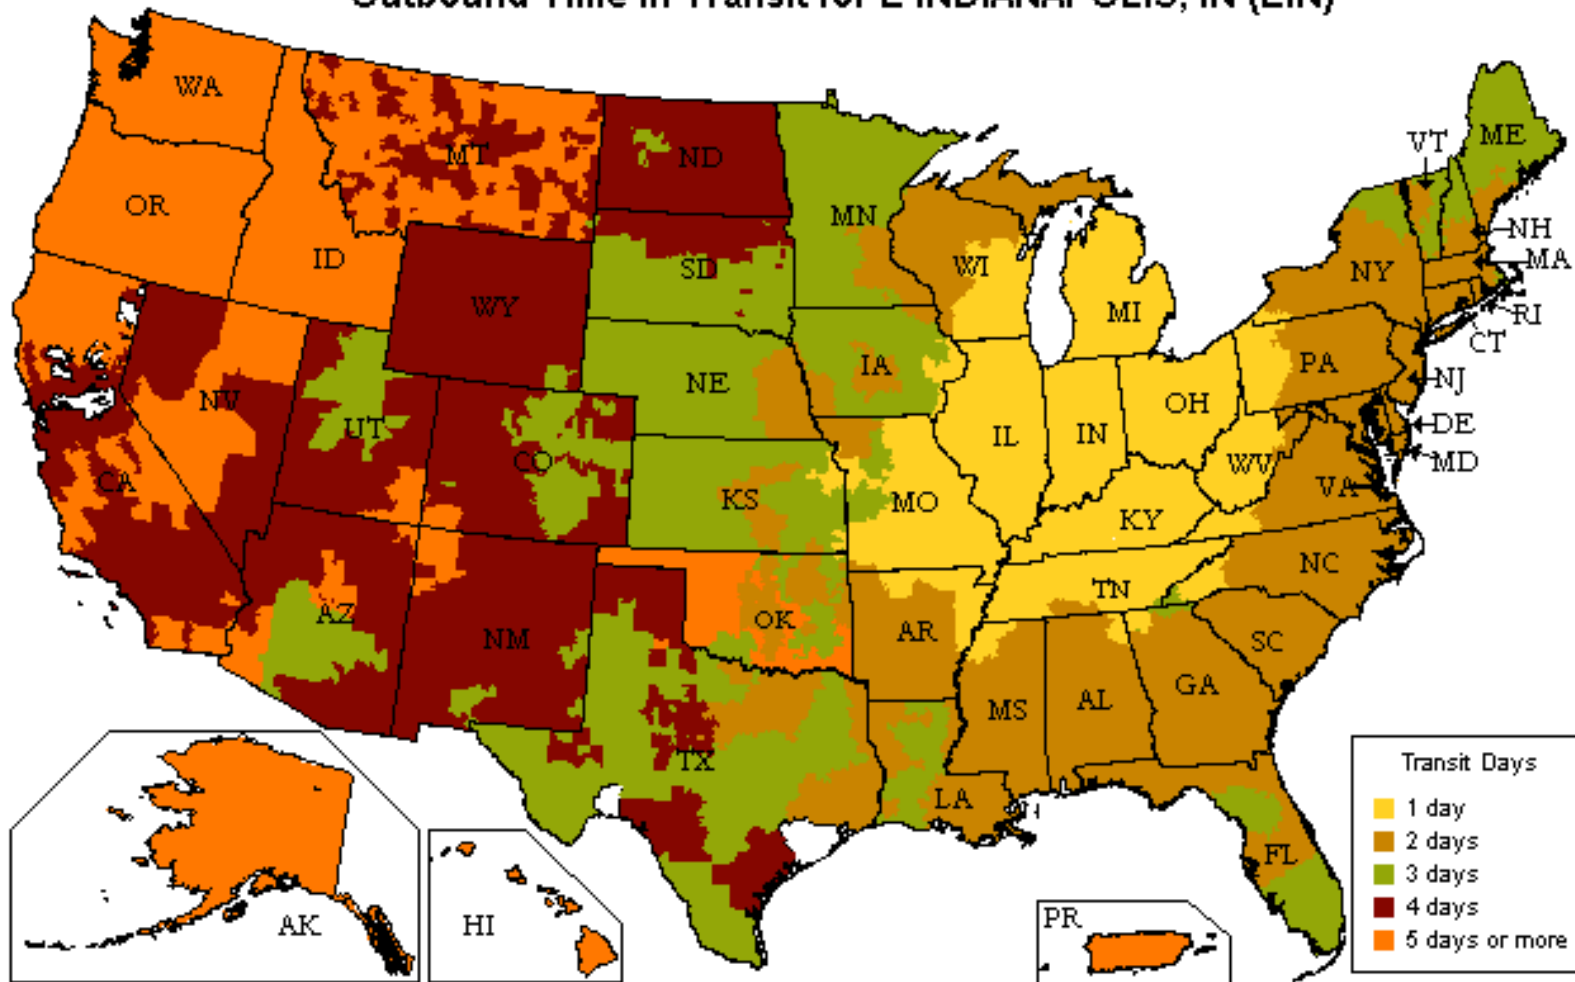

UPS Freight® LTL

Customized Time-In-Transit Map

800.333.7400

Outbound Time in Transit for E INDIANAPOLIS, IN (EIN)

Reliability

- Guaranteed* on-time delivery for all your standard LTL shipments

Speed

- More than 22,000 one- and two-day lanes
- Three- and four-day transcontinental service
- Faster shipment processing with UPS WorldShip®
- Expedited and time-critical solutions from UPS Freight Urgent LTL

Coverage

- One pickup for all your regional, interregional & long-haul needs
- Guaranteed* on-time service between the U.S. and Canada
- Reliable LTL service between the U.S. and Mexico

Flexibility

- Unique solutions for Trade Show exhibitors and Associations
- Ability to optimize transportation spend with UPS Ground Freight Pricing
- Truckload (TL) solutions for your accessorial or special TL needs. Call 888.682.4652 for more information

Technology

- Industry leading shipping & tracking applications that make your job easier

The transit map displayed is for illustration purposes only. Transit times may change and additional service days may apply for rural areas. Please visit ltl.upsfreight.com or call 800-333-7400 for specific transit times.