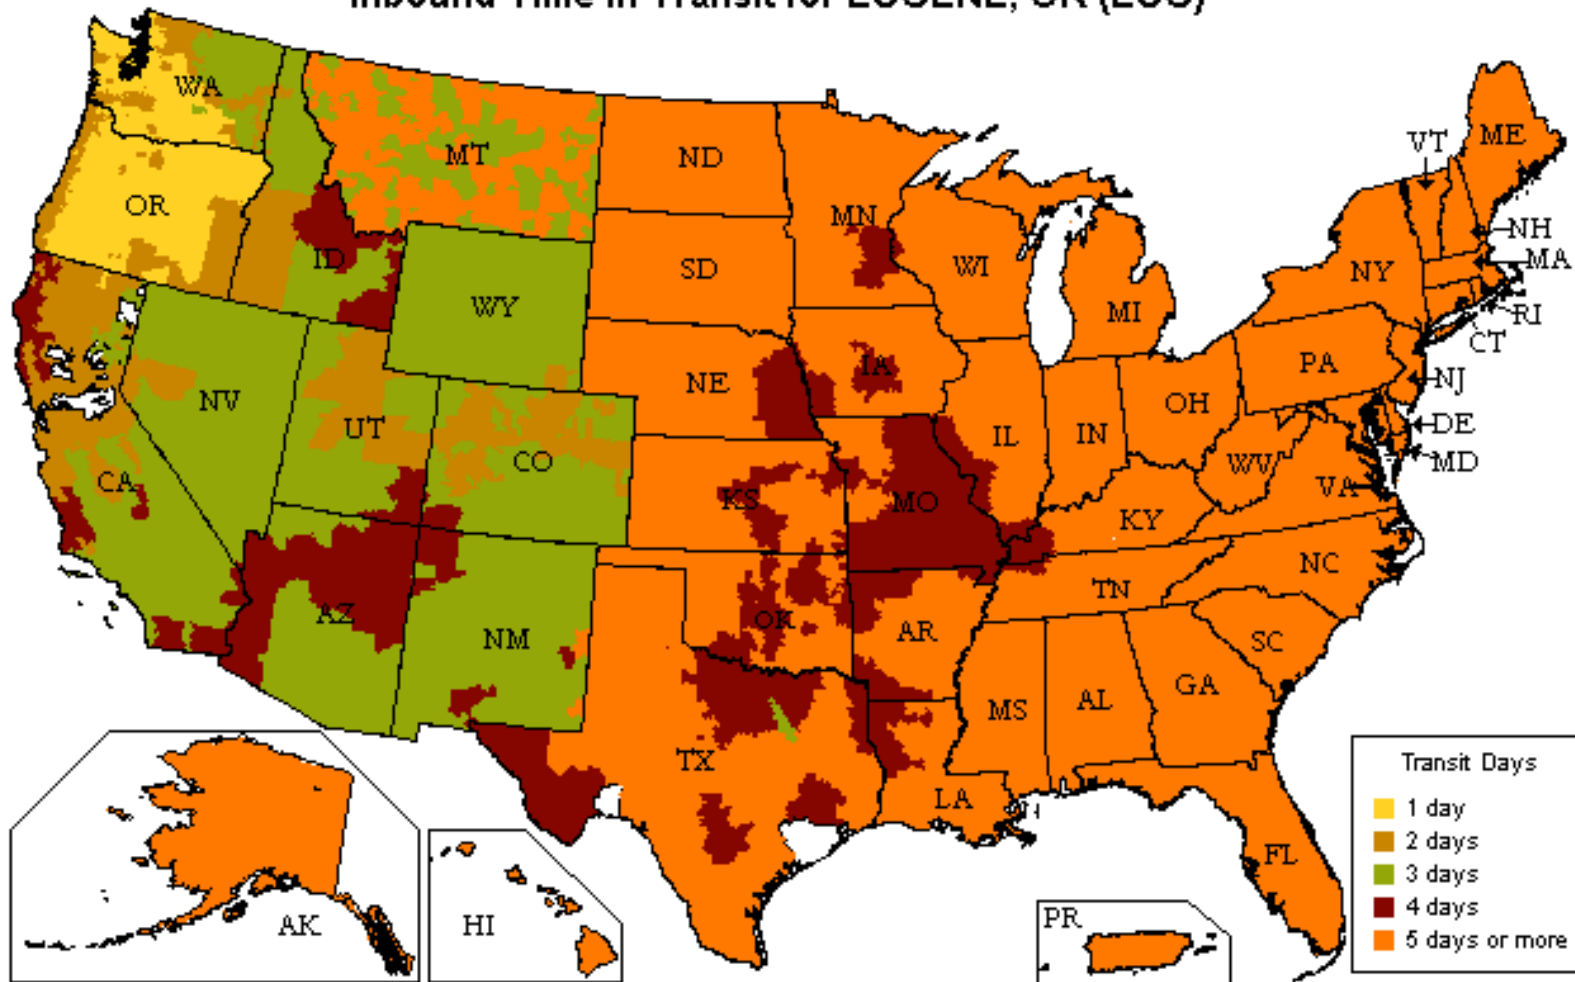

# UPS Freight® LTL

## Customized Time-In-Transit Map

800.333.7400

### Inbound Time in Transit for EUGENE, OR (EUG)

#### Speed

- More than 22,000 one- and two-day lanes
- Three- and four-day transcontinental service
- Faster shipment processing with UPS WorldShip®
- Expedited and time-critical solutions from UPS Freight Urgent LTL