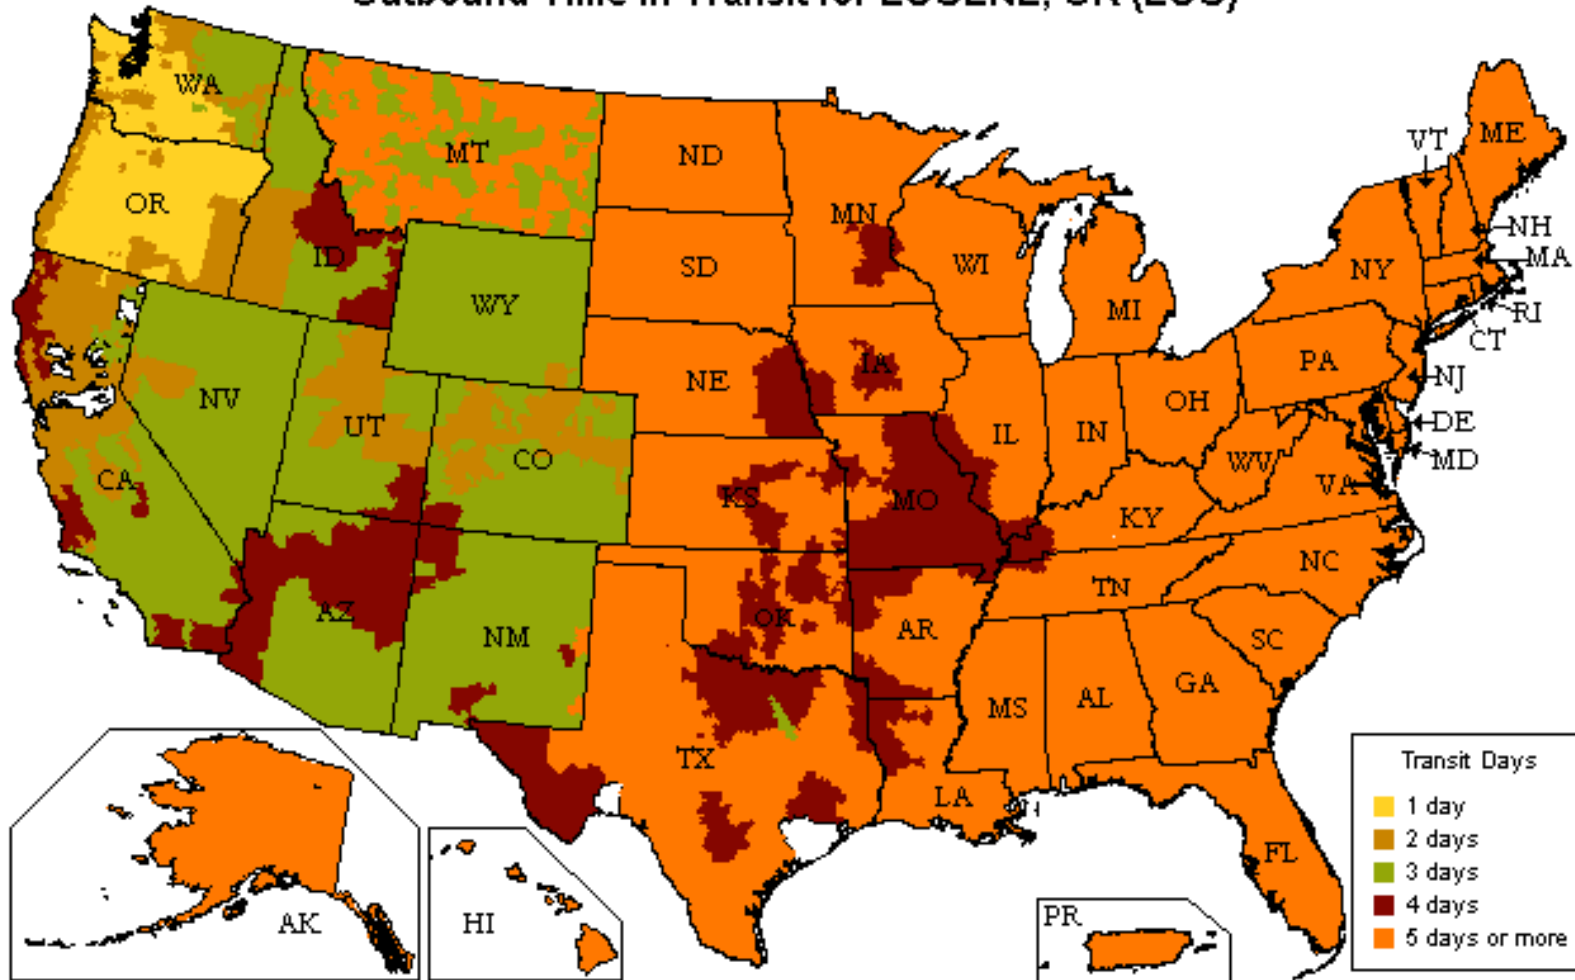

UPS Freight® LTL

Customized Time-In-Transit Map

800.333.7400

Outbound Time in Transit for EUGENE, OR (EUG)

Reliability

- Guaranteed* on-time delivery for all your standard LTL shipments

Speed

- More than 22,000 one- and two-day lanes
- Three- and four-day transcontinental service
- Faster shipment processing with UPS WorldShip®
- Expedited and time-critical solutions from UPS Freight Urgent LTL

Coverage

- One pickup for all your regional, interregional & long-haul needs
- Guaranteed* on-time service between the U.S. and Canada
- Reliable LTL service between the U.S. and Mexico

Flexibility

- Unique solutions for Trade Show exhibitors and Associations
- Ability to optimize transportation spend with UPS Ground Freight Pricing
- Truckload (TL) solutions for your accessorial or special TL needs. Call 888.682.4652 for more information

Technology

- Industry leading shipping & tracking applications that make your job easier

The transit map displayed is for illustration purposes only. Transit times may change and additional service days may apply for rural areas. Please visit ltl.upsfreight.com or call 800-333-7400 for specific transit times.