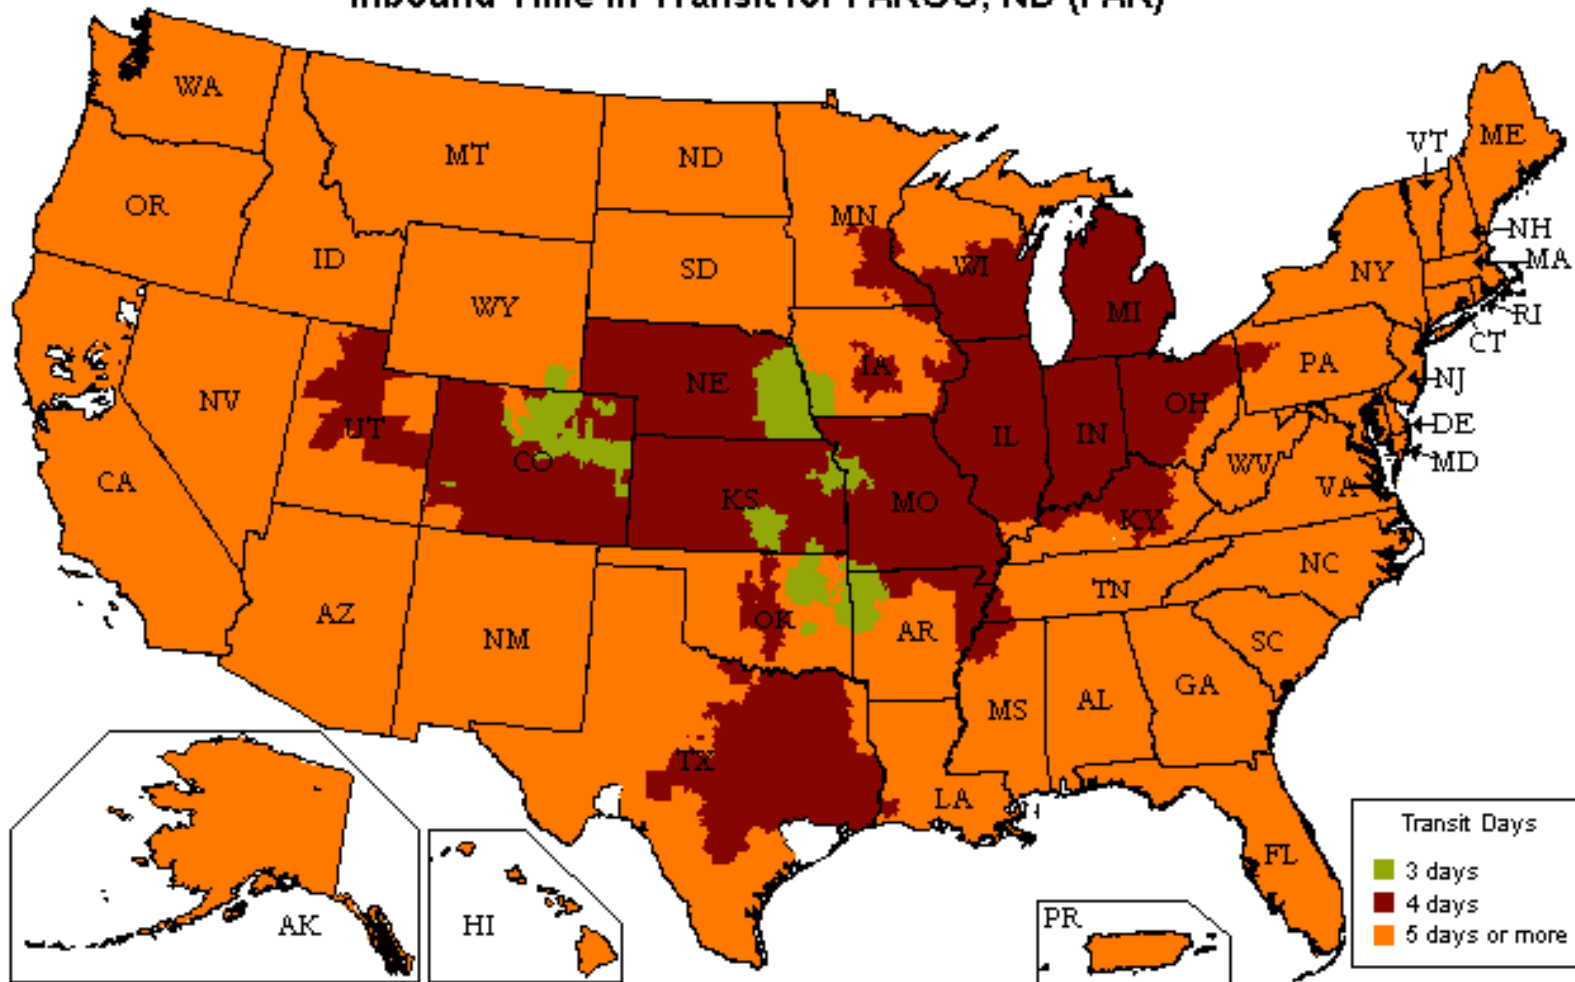

# UPS Freight® LTL

## Customized Time-In-Transit Map

800.333.7400

### Inbound Time in Transit for FARGO, ND (FAR)

Date: 05/13/2019

#### Speed

- More than 22,000 one- and two-day lanes
- Three- and four-day transcontinental service
- Faster shipment processing with UPS WorldShip®
- Expedited and time-critical solutions from UPS Freight Urgent LTL