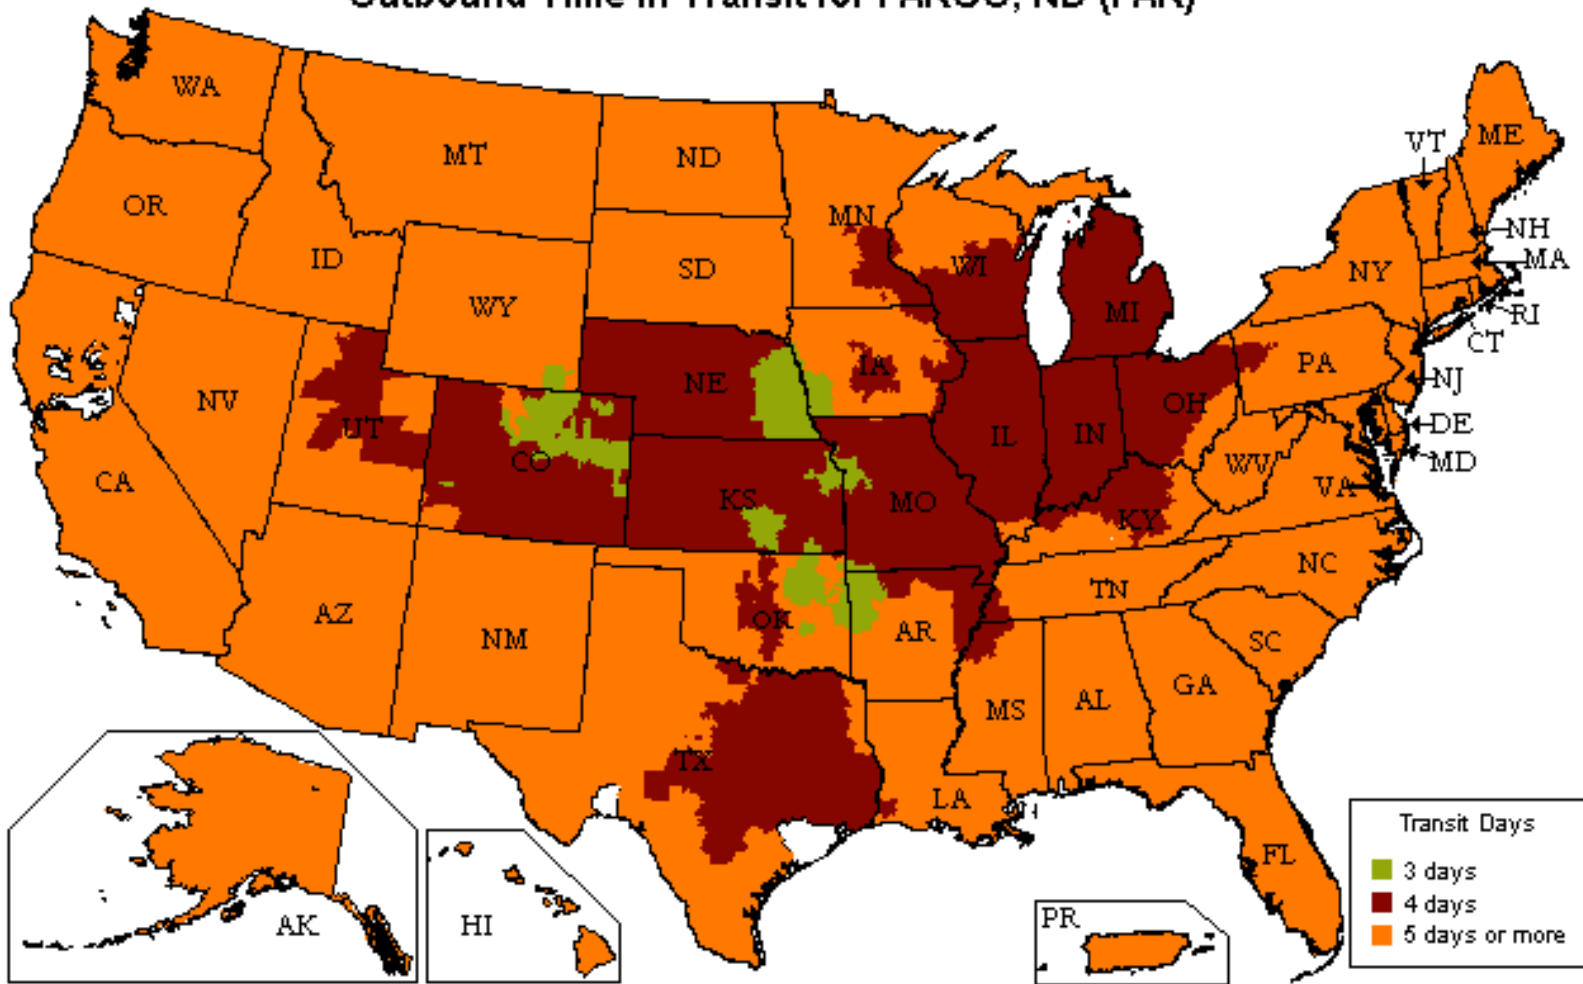

## Customized Time-In-Transit Map

800.333.7400

### Outbound Time in Transit for FARGO, ND (FAR)

Transit Days

- 3 days
- 4 days
- 5 days or more

Date: 05/13/2019

#### Speed

- More than 22,000 one- and two-day lanes
- Three- and four-day transcontinental service
- Faster shipment processing with UPS WorldShip®
- Expedited and time-critical solutions from UPS Freight Urgent LTL