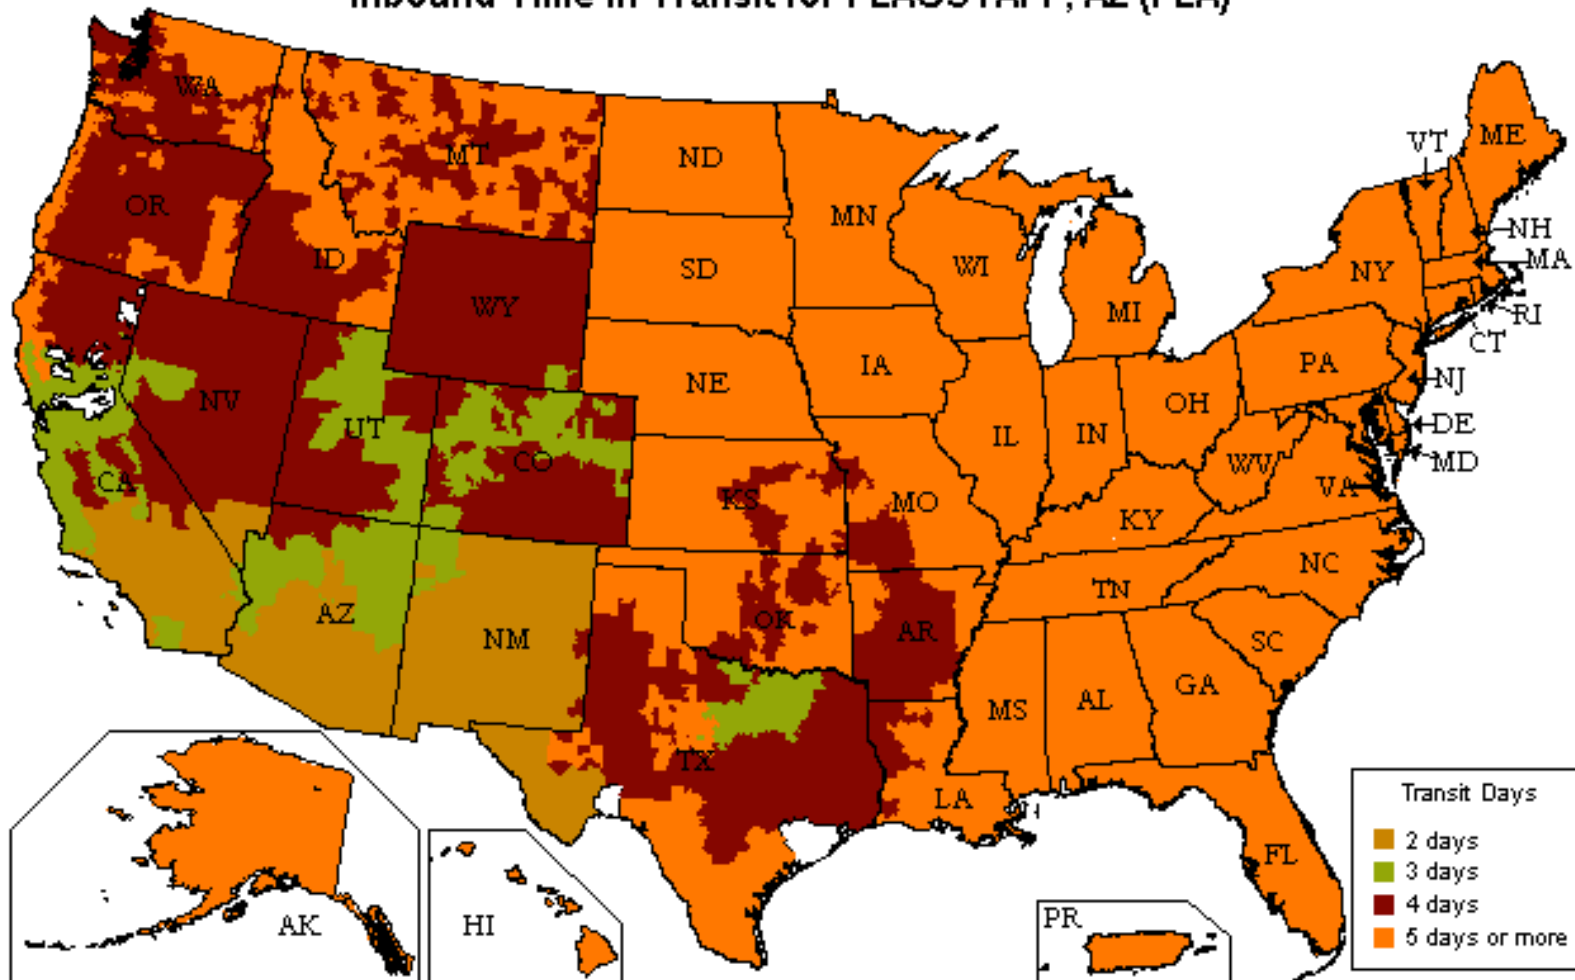

# UPS Freight® LTL

## Customized Time-In-Transit Map

800.333.7400

### Inbound Time in Transit for FLAGSTAFF, AZ (FLA)

Date: 05/13/2019

#### Speed

- More than 22,000 one- and two-day lanes
- Three- and four-day transcontinental service
- Faster shipment processing with UPS WorldShip®
- Expedited and time-critical solutions from UPS Freight Urgent LTL