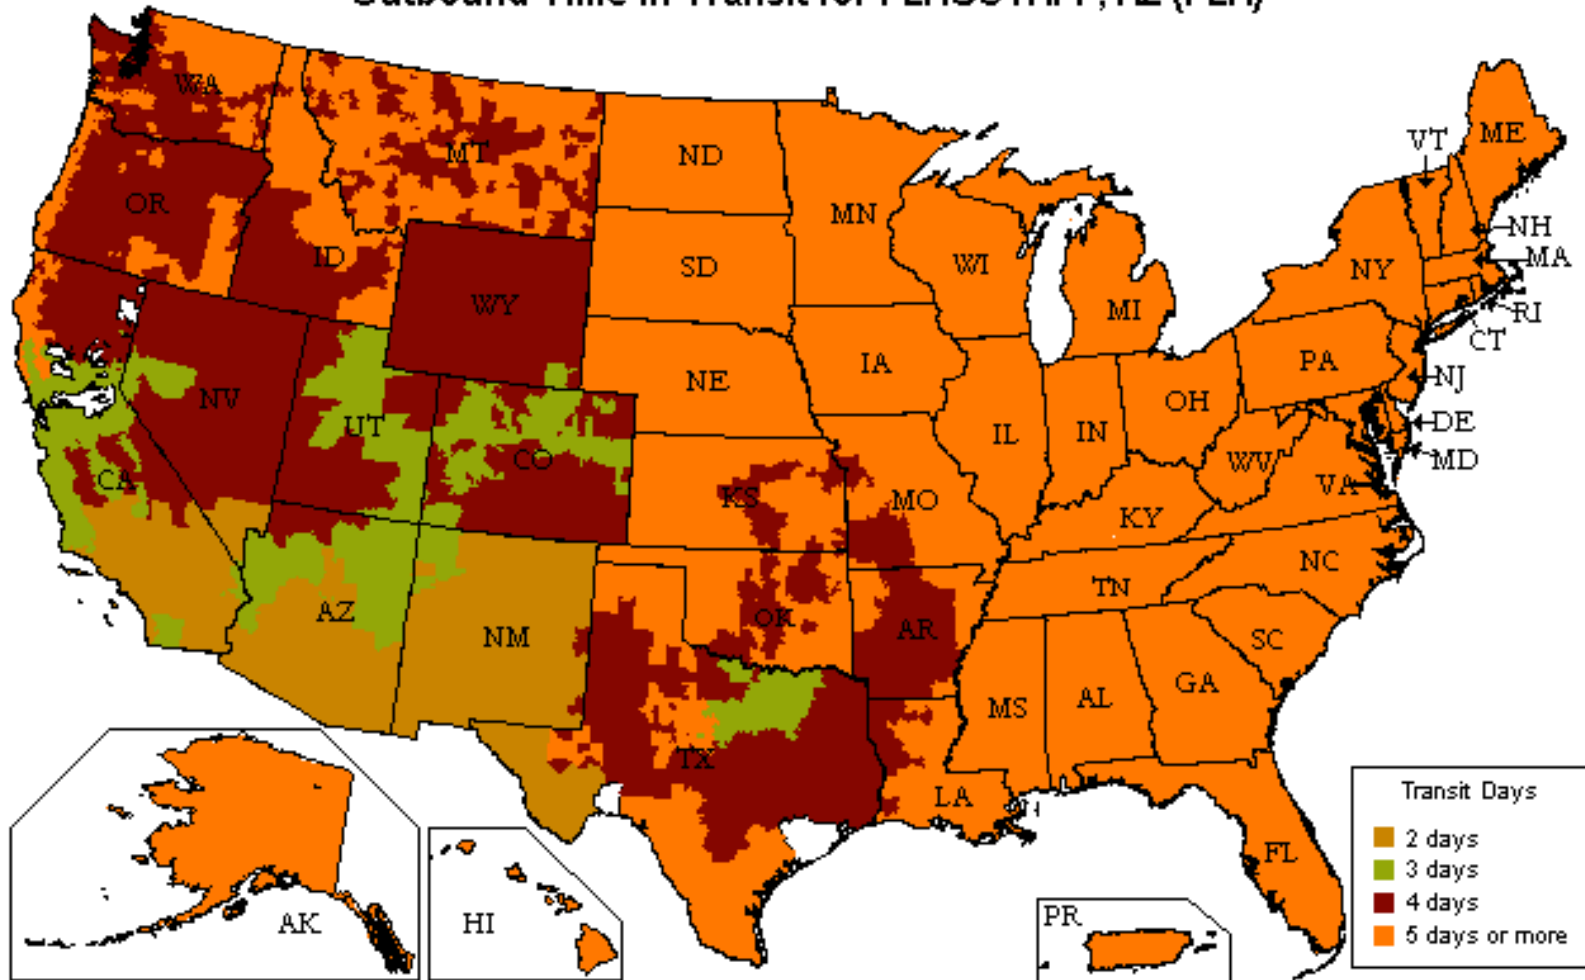

## Customized Time-In-Transit Map

800.333.7400

Outbound Time in Transit for FLAGSTAFF, AZ (FLA)

### Speed

- More than 22,000 one- and two-day lanes
- Three- and four-day transcontinental service
- Faster shipment processing with UPS WorldShip®
- Expedited and time-critical solutions from UPS Freight Urgent LTL