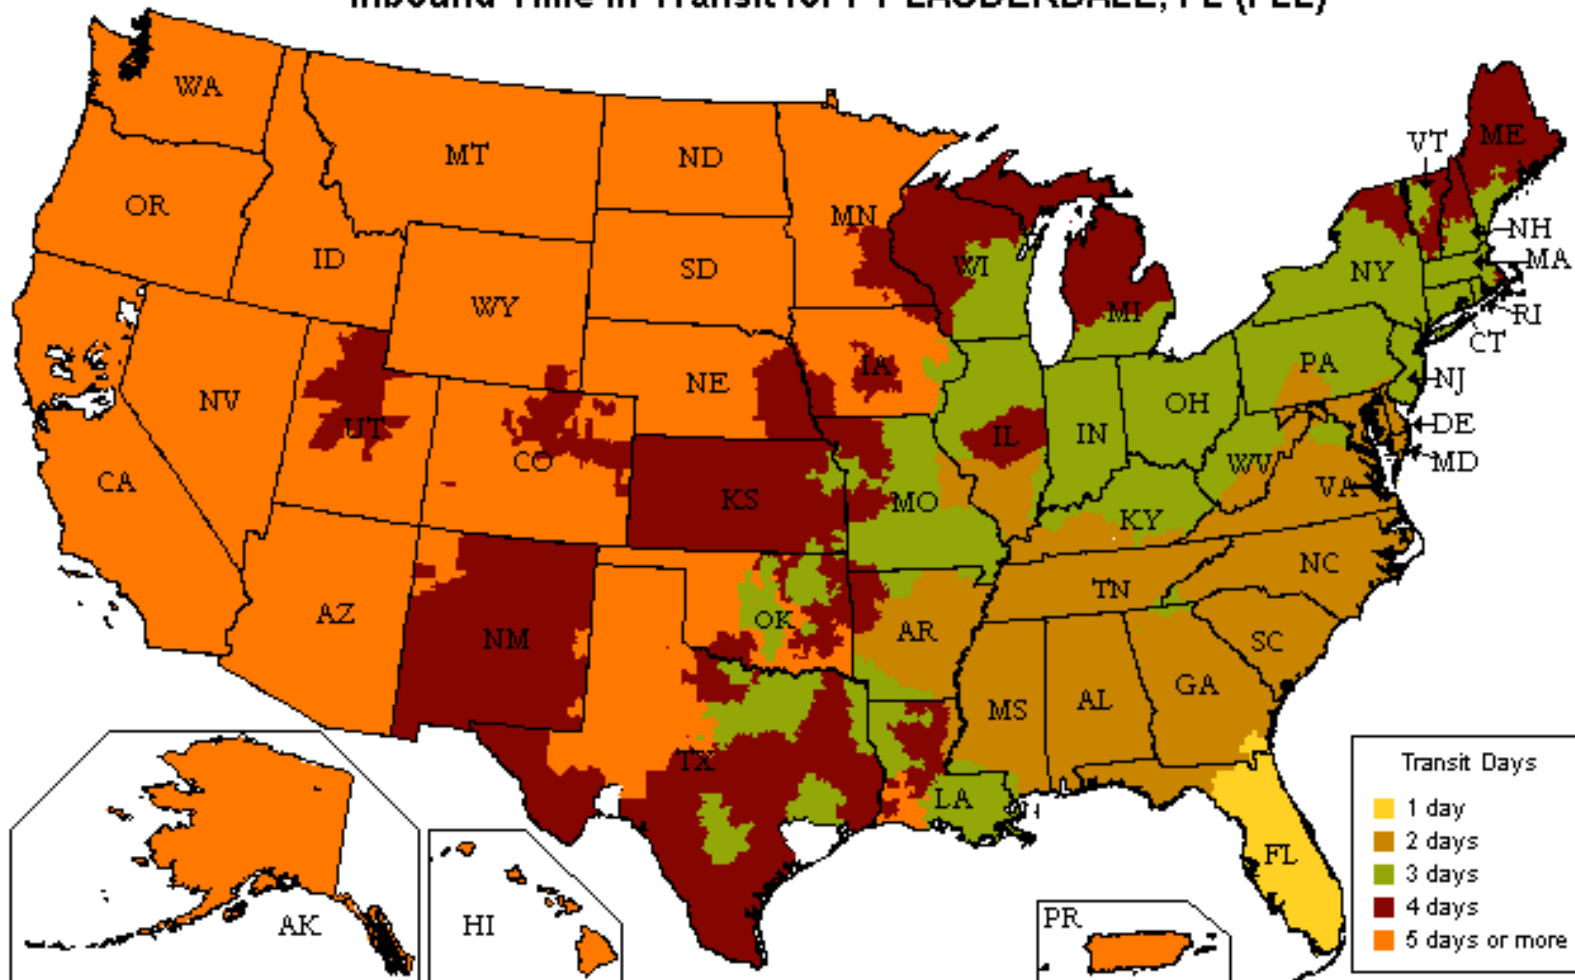

UPS Freight® LTL

Customized Time-In-Transit Map

800.333.7400

Inbound Time in Transit for FT LAUDERDALE, FL (FLL)

Date: 05/13/2019

Reliability

- Guaranteed* on-time delivery for all your standard LTL shipments

Speed

- More than 22,000 one- and two-day lanes
- Three- and four-day transcontinental service
- Faster shipment processing with UPS WorldShip®
- Expedited and time-critical solutions from UPS Freight Urgent LTL

Coverage

- One pickup for all your regional, interregional & long-haul needs
- Guaranteed* on-time service between the U.S. and Canada
- Reliable LTL service between the U.S. and Mexico

Flexibility

- Unique solutions for Trade Show exhibitors and Associations
- Ability to optimize transportation spend with UPS Ground Freight Pricing
- Truckload (TL) solutions for your accessorial or special TL needs. Call 888.682.4652 for more information

Technology

- Industry leading shipping & tracking applications that make your job easier

The transit map displayed is for illustration purposes only. Transit times may change and additional service days may apply for rural areas. Please visit ltl.upsfreight.com or call 800-333-7400 for specific transit times.

* Applies to shipments rated from current UPGF 560 and UPGF 525 tariffs only. See Rules Tariff for applicable terms and conditions.