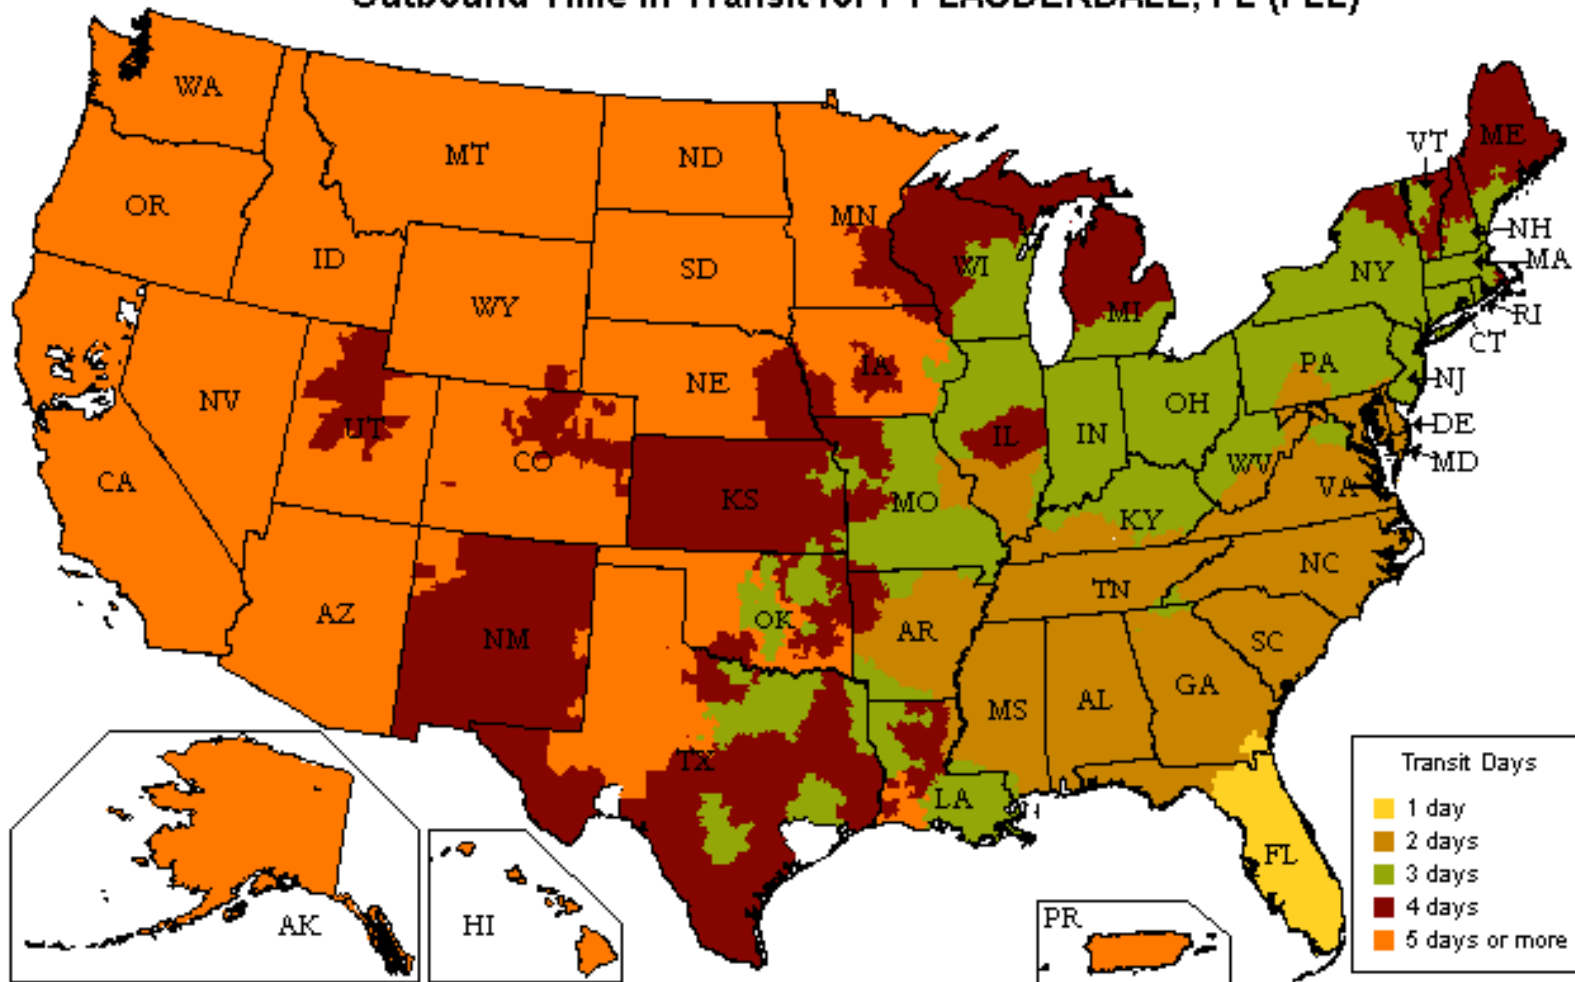

UPS Freight® LTL

Customized Time-In-Transit Map

800.333.7400

Outbound Time in Transit for FT LAUDERDALE, FL (FLL)

Reliability

- Guaranteed* on-time delivery for all your standard LTL shipments

Speed

- More than 22,000 one- and two-day lanes
- Three- and four-day transcontinental service
- Faster shipment processing with UPS WorldShip®
- Expedited and time-critical solutions from UPS Freight Urgent LTL

Coverage

- One pickup for all your regional, interregional & long-haul needs
- Guaranteed* on-time service between the U.S. and Canada
- Reliable LTL service between the U.S. and Mexico

Flexibility

- Unique solutions for Trade Show exhibitors and Associations
- Ability to optimize transportation spend with UPS Ground Freight Pricing
- Truckload (TL) solutions for your accessorial or special TL needs. Call 888.682.4652 for more information

Technology

- Industry leading shipping & tracking applications that make your job easier

The transit map displayed is for illustration purposes only. Transit times may change and additional service days may apply for rural areas. Please visit ltl.upsfreight.com or call 800-333-7400 for specific transit times.