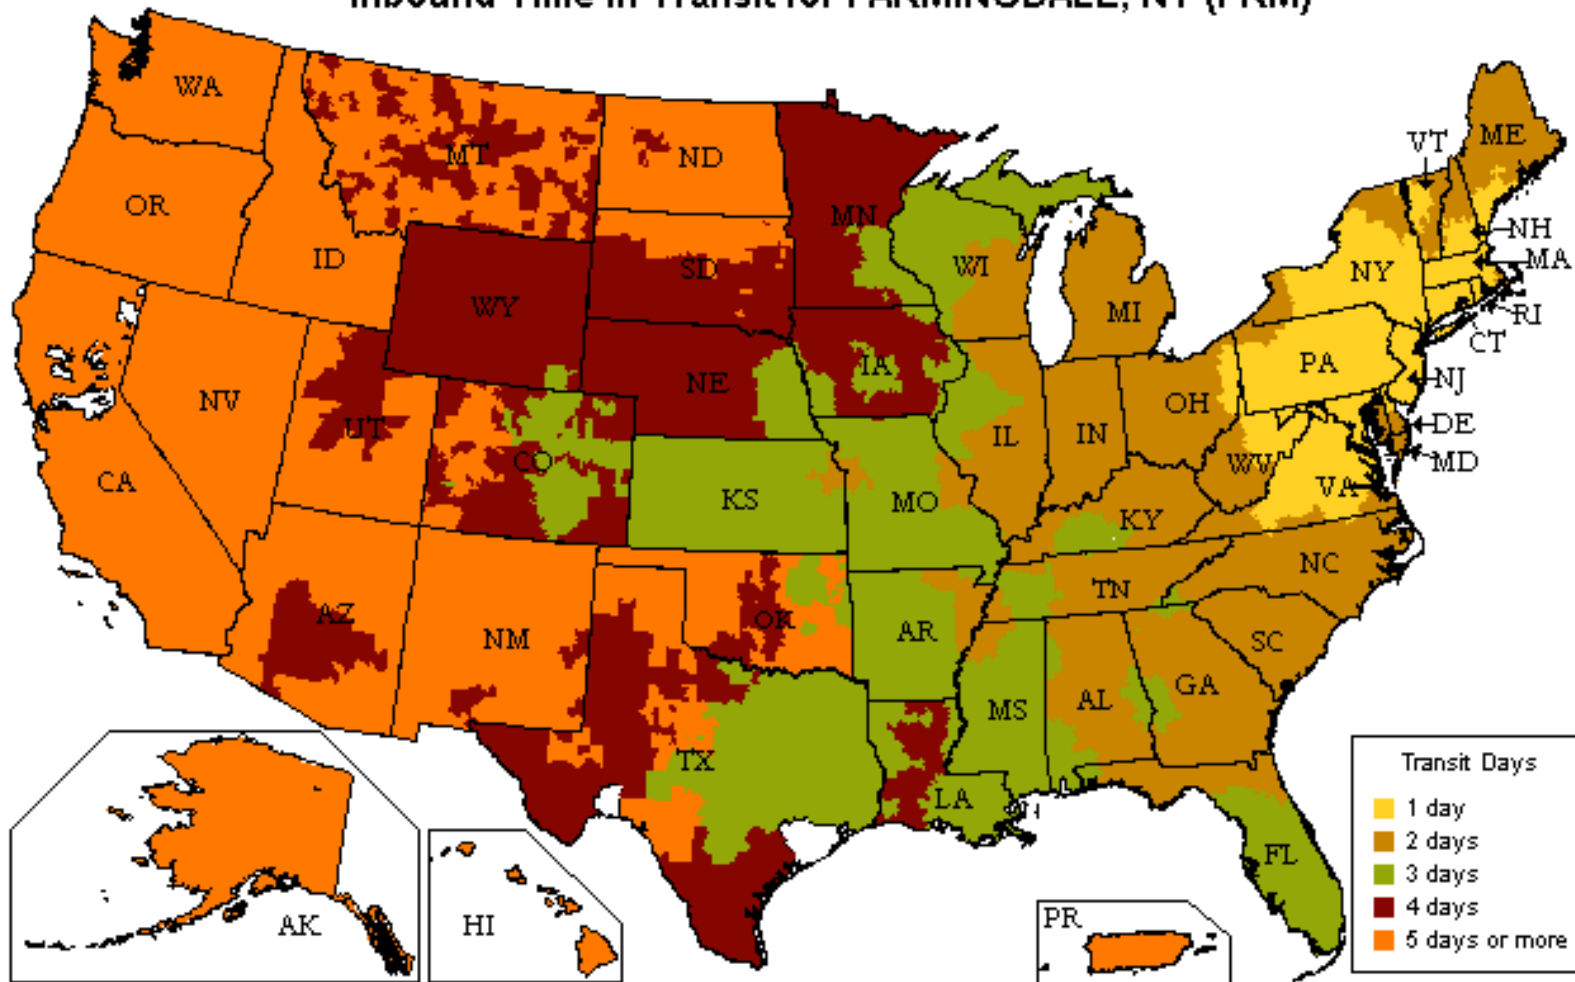

UPS Freight® LTL

Customized Time-In-Transit Map

800.333.7400

Inbound Time in Transit for FARMINGDALE, NY (FRM)

Date: 05/13/2019

Reliability

- Guaranteed* on-time delivery for all your standard LTL shipments

Speed

- More than 22,000 one- and two-day lanes
- Three- and four-day transcontinental service
- Faster shipment processing with UPS WorldShip®
- Expedited and time-critical solutions from UPS Freight Urgent LTL

Coverage

- One pickup for all your regional, interregional & long-haul needs
- Guaranteed* on-time service between the U.S. and Canada
- Reliable LTL service between the U.S. and Mexico

Flexibility

- Unique solutions for Trade Show exhibitors and Associations
- Ability to optimize transportation spend with UPS Ground Freight Pricing
- Truckload (TL) solutions for your accessorial or special TL needs. Call 888.682.4652 for more information