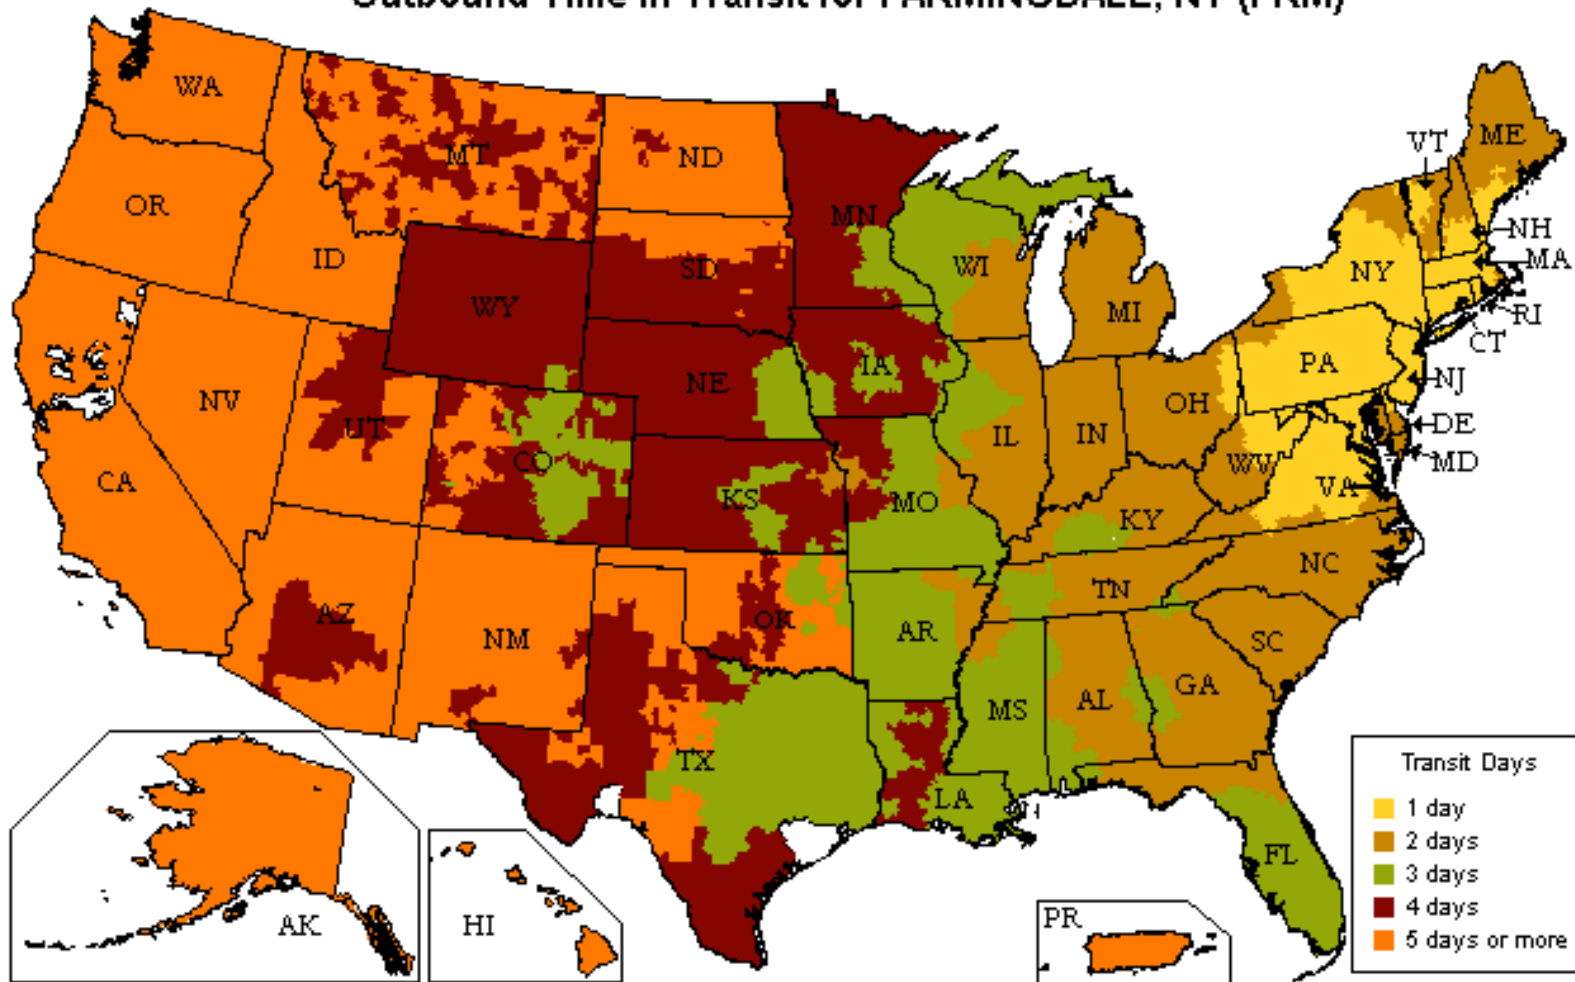

UPS Freight® LTL

Customized Time-In-Transit Map

800.333.7400

Outbound Time in Transit for FARMINGDALE, NY (FRM)

Reliability

- Guaranteed* on-time delivery for all your standard LTL shipments

Speed

- More than 22,000 one- and two-day lanes
- Three- and four-day transcontinental service
- Faster shipment processing with UPS WorldShip®
- Expedited and time-critical solutions from UPS Freight Urgent LTL

Coverage

- One pickup for all your regional, interregional & long-haul needs
- Guaranteed* on-time service between the U.S. and Canada
- Reliable LTL service between the U.S. and Mexico

Flexibility

- Unique solutions for Trade Show exhibitors and Associations
- Ability to optimize transportation spend with UPS Ground Freight Pricing
- Truckload (TL) solutions for your accessorial or special TL needs. Call 888.682.4652 for more information

Technology

- Industry leading shipping & tracking applications that make your job easier

The transit map displayed is for illustration purposes only. Transit times may change and additional service days may apply for rural areas. Please visit ltl.upsfreight.com or call 800-333-7400 for specific transit times.