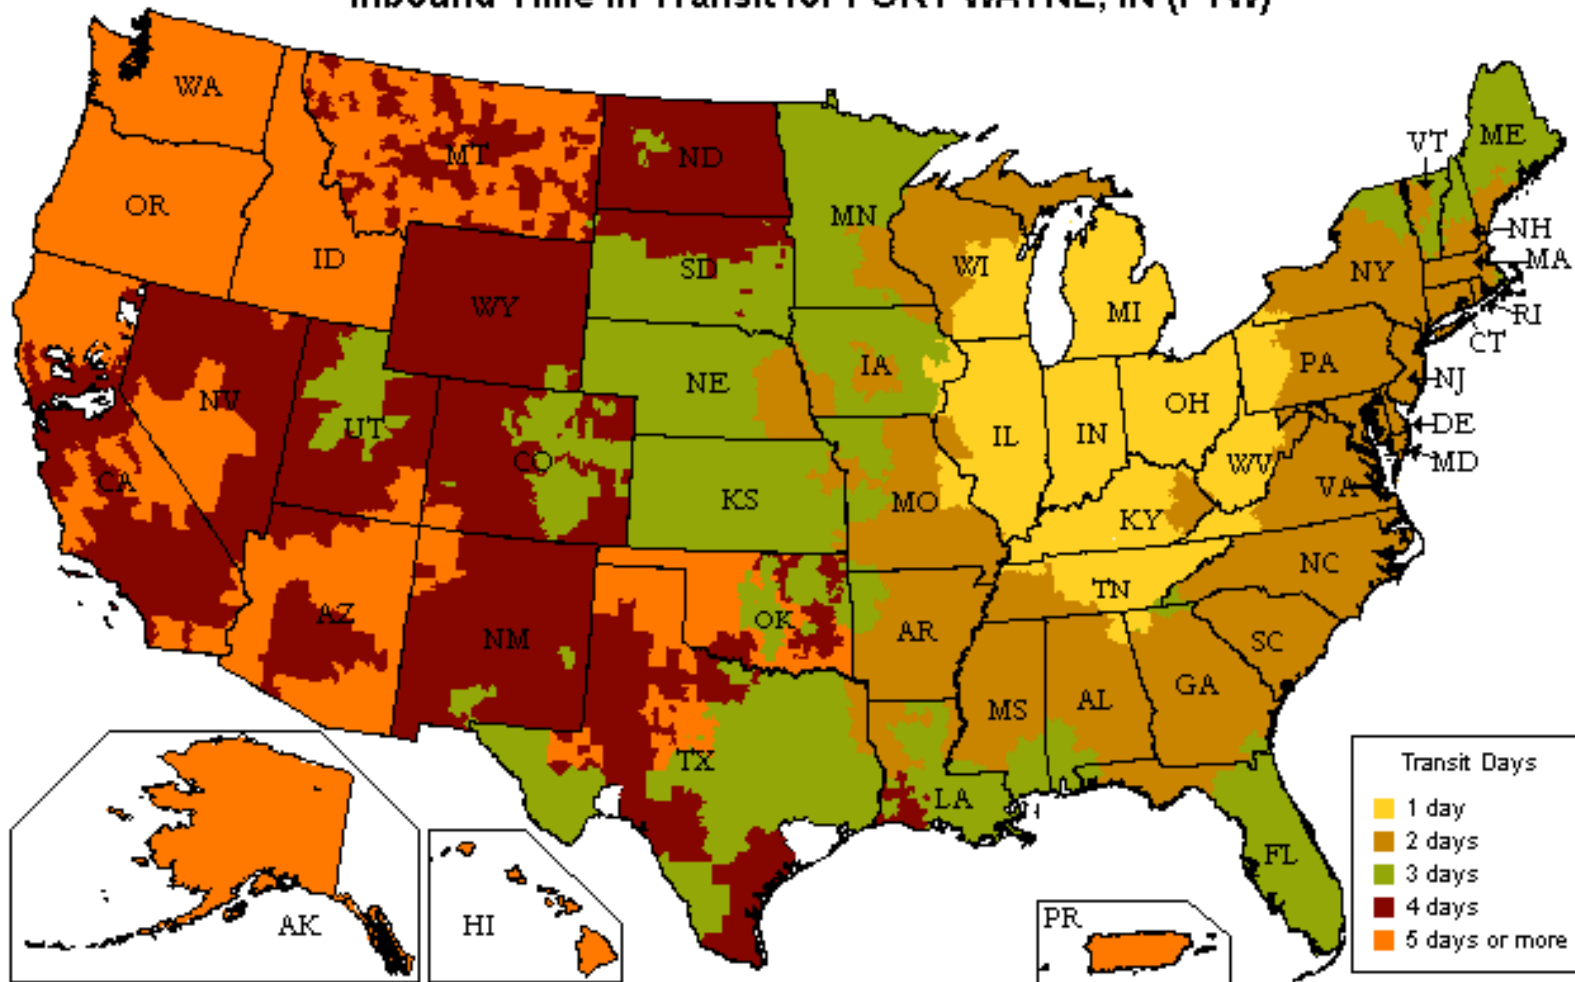

UPS Freight[®] LTL

Customized Time-In-Transit Map

800.333.7400

Inbound Time in Transit for FORT WAYNE, IN (FTW)

Date: 05/13/2019

Reliability

- Guaranteed* on-time delivery for all your standard LTL shipments

Speed

- More than 22,000 one- and two-day lanes
- Three- and four-day transcontinental service
- Faster shipment processing with UPS WorldShip[®]
- Expedited and time-critical solutions from UPS Freight Urgent LTL

Coverage

- One pickup for all your regional, interregional & long-haul needs
- Guaranteed* on-time service between the U.S. and Canada
- Reliable LTL service between the U.S. and Mexico

Flexibility

- Unique solutions for Trade Show exhibitors and Associations
- Ability to optimize transportation spend with UPS Ground Freight Pricing
- Truckload (TL) solutions for your accessorial or special TL needs. Call 888.682.4652 for more information