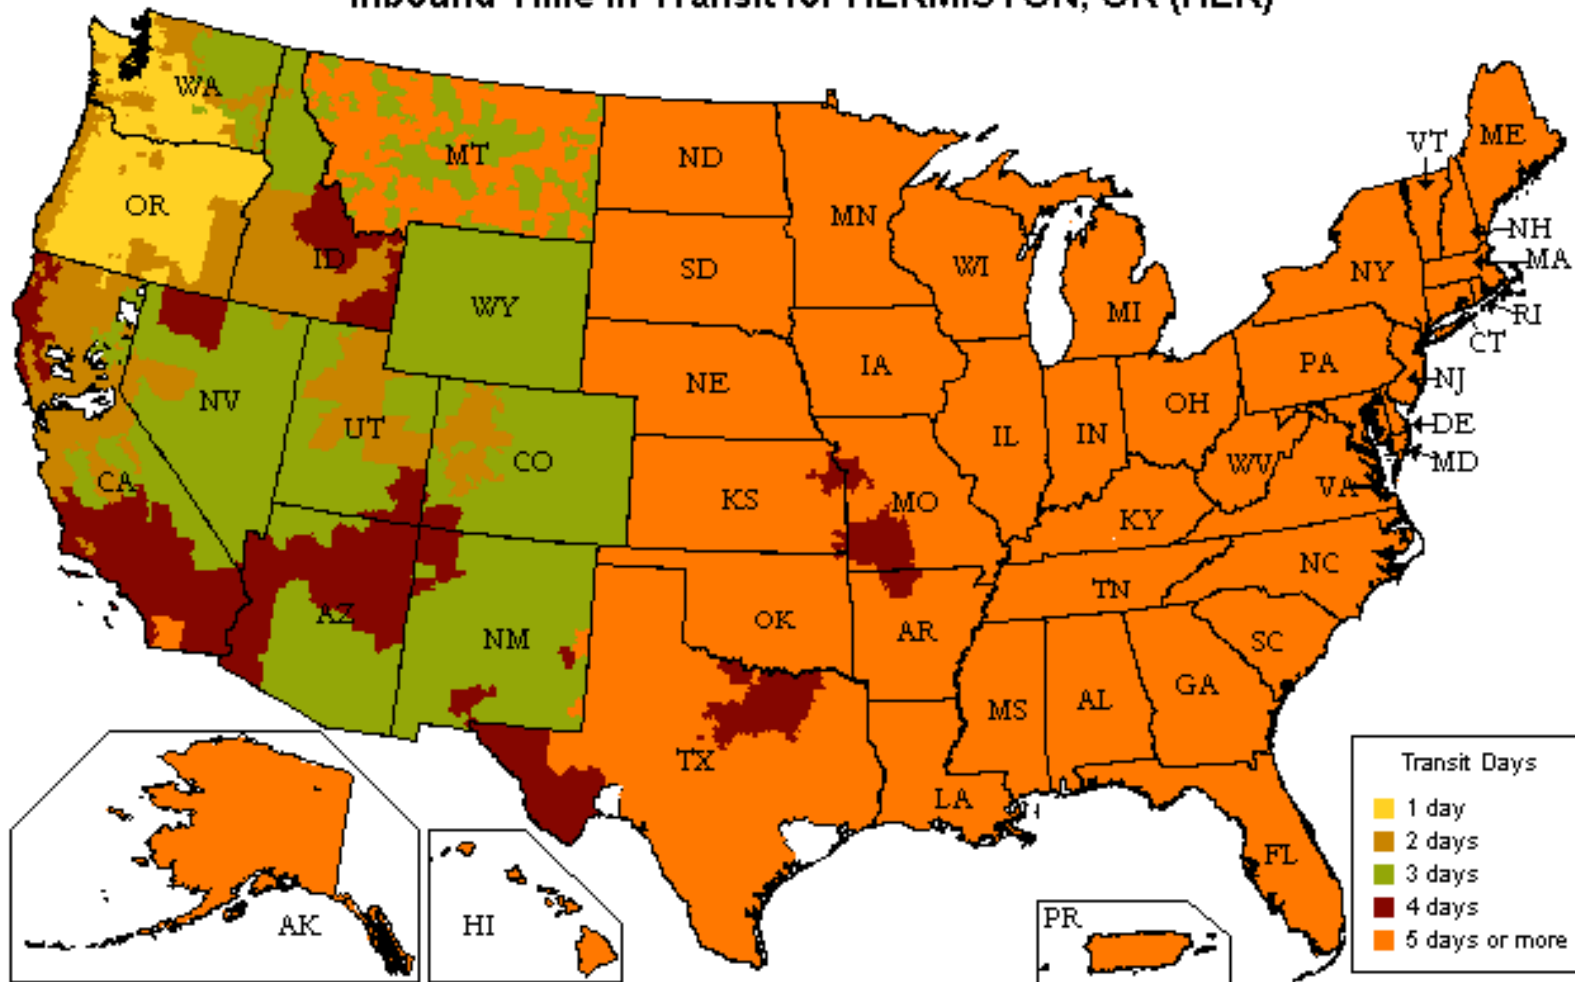

UPS Freight[®] LTL

Customized Time-In-Transit Map

800.333.7400

Inbound Time in Transit for HERMISTON, OR (HER)

Reliability

- Guaranteed* on-time delivery for all your standard LTL shipments

Speed

- More than 22,000 one- and two-day lanes
- Three- and four-day transcontinental service
- Faster shipment processing with UPS WorldShip[®]
- Expedited and time-critical solutions from UPS Freight Urgent LTL

Coverage

- One pickup for all your regional, interregional & long-haul needs
- Guaranteed* on-time service between the U.S. and Canada
- Reliable LTL service between the U.S. and Mexico

Flexibility

- Unique solutions for Trade Show exhibitors and Associations
- Ability to optimize transportation spend with UPS Ground Freight Pricing
- Truckload (TL) solutions for your accessorial or special TL needs. Call 888.682.4652 for more information

Technology

- Industry leading shipping & tracking applications that make your job easier

The transit map displayed is for illustration purposes only. Transit times may change and additional service days may apply for rural areas. Please visit ltl.upsfreight.com or call 800-333-7400 for specific transit times.