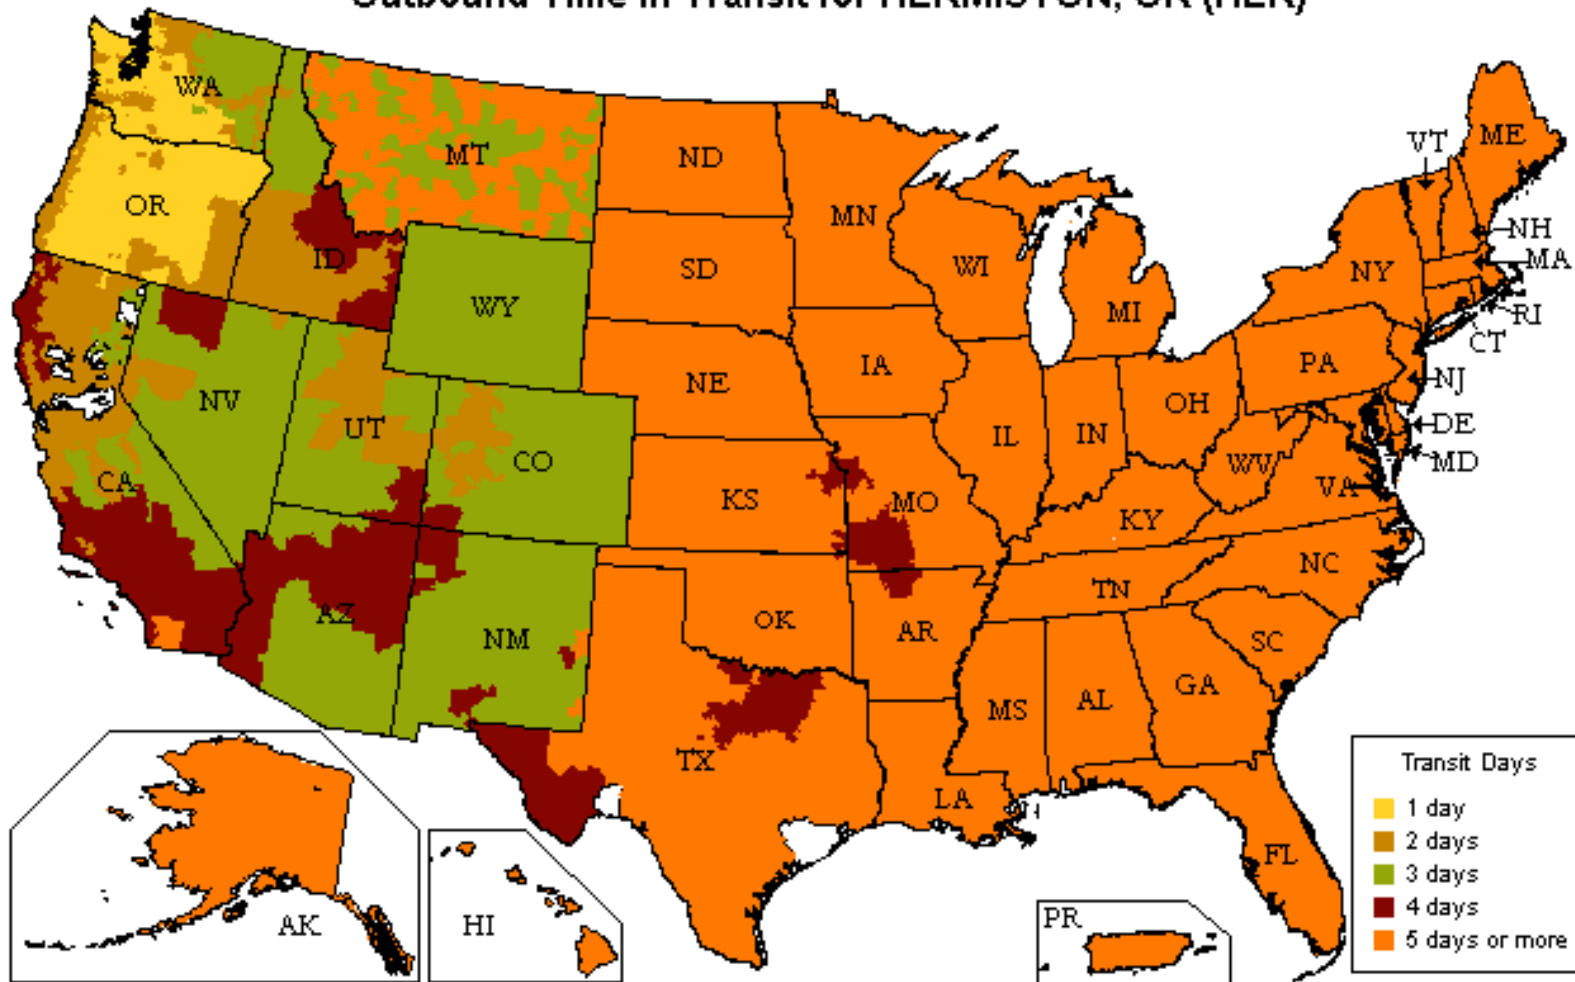

UPS Freight[®] LTL

Customized Time-In-Transit Map

800.333.7400

Outbound Time in Transit for HERMISTON, OR (HER)

Date: 05/13/2019

Reliability

- Guaranteed* on-time delivery for all your standard LTL shipments

Speed

- More than 22,000 one- and two-day lanes
- Three- and four-day transcontinental service
- Faster shipment processing with UPS WorldShip[®]
- Expedited and time-critical solutions from UPS Freight Urgent LTL