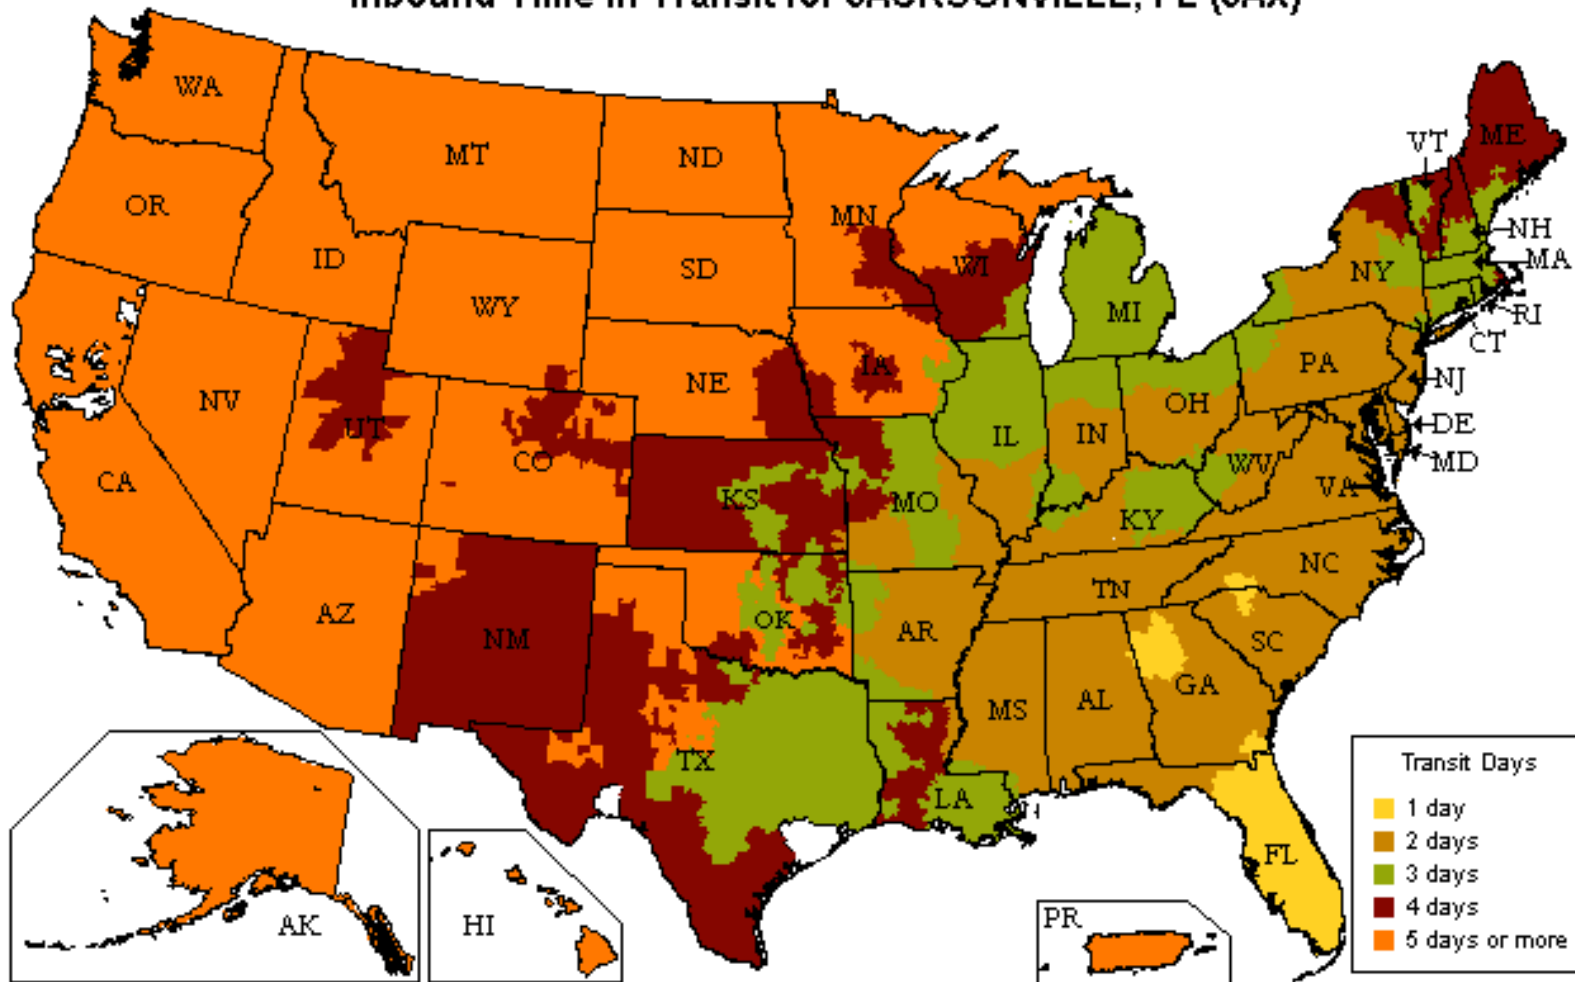

UPS Freight® LTL

Customized Time-In-Transit Map

800.333.7400

Inbound Time in Transit for JACKSONVILLE, FL (JAX)

Reliability

- Guaranteed* on-time delivery for all your standard LTL shipments

Speed

- More than 22,000 one- and two-day lanes
- Three- and four-day transcontinental service
- Faster shipment processing with UPS WorldShip®
- Expedited and time-critical solutions from UPS Freight Urgent LTL

Coverage

- One pickup for all your regional, interregional & long-haul needs
- Guaranteed* on-time service between the U.S. and Canada
- Reliable LTL service between the U.S. and Mexico

Flexibility

- Unique solutions for Trade Show exhibitors and Associations
- Ability to optimize transportation spend with UPS Ground Freight Pricing
- Truckload (TL) solutions for your accessorial or special TL needs. Call 888.682.4652 for more information

Technology

- Industry leading shipping & tracking applications that make your job easier

The transit map displayed is for illustration purposes only. Transit times may change and additional service days may apply for rural areas. Please visit ltl.upsfreight.com or call 800-333-7400 for specific transit times.