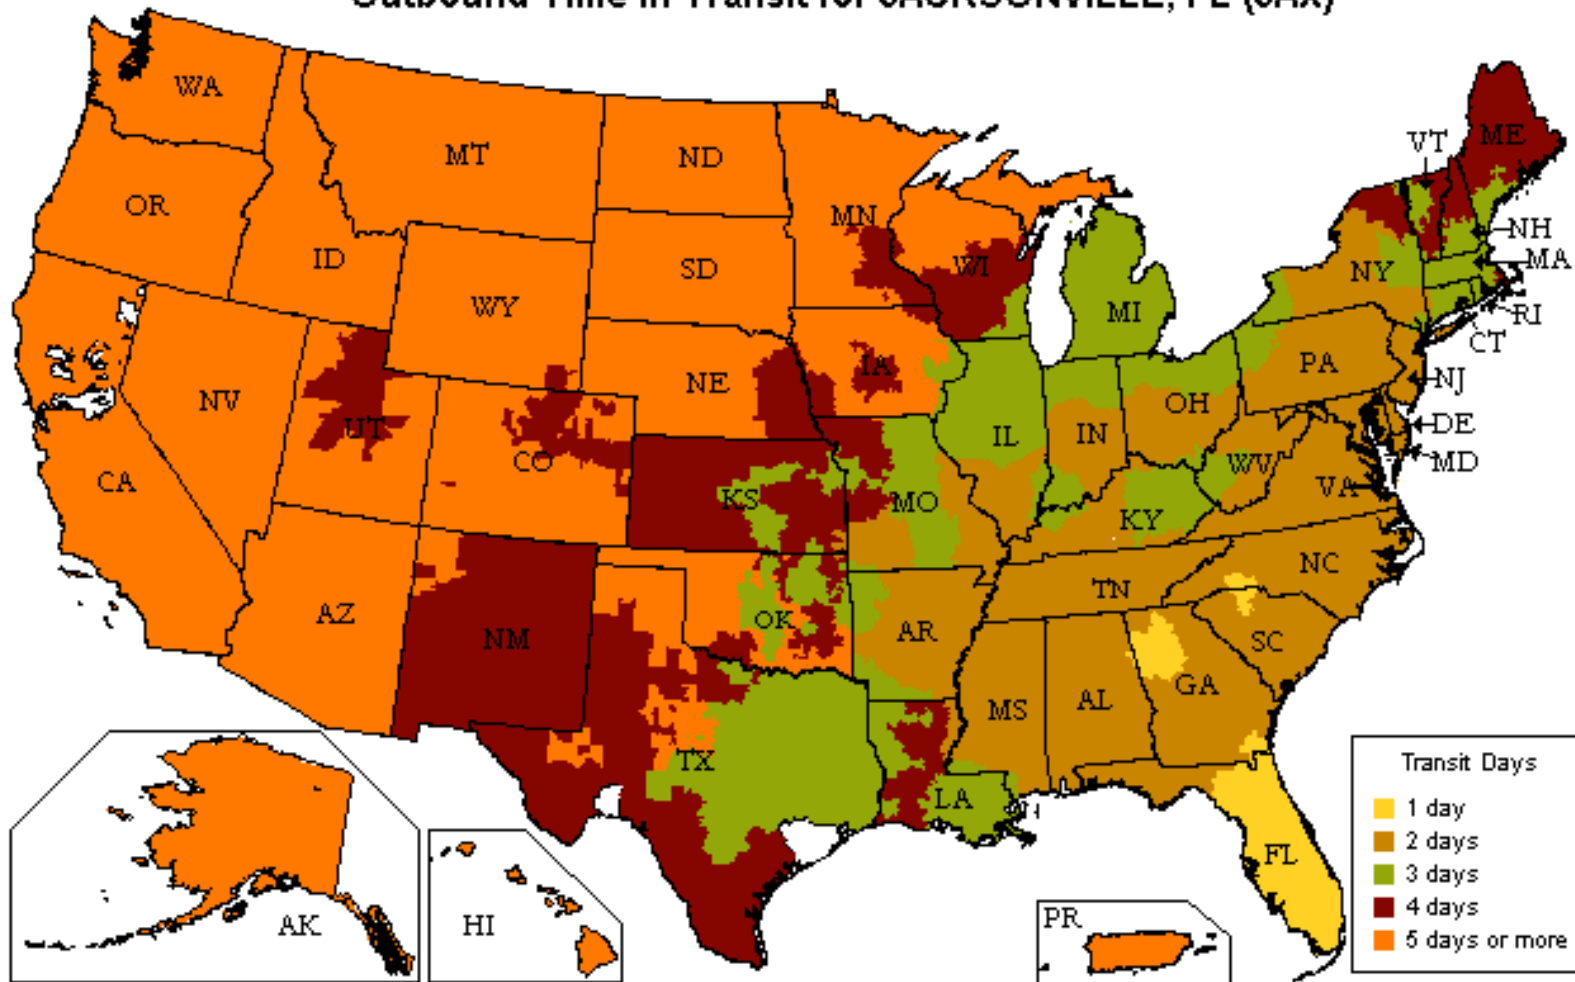

UPS Freight® LTL

Customized Time-In-Transit Map

800.333.7400

Outbound Time in Transit for JACKSONVILLE, FL (JAX)

Reliability

- Guaranteed* on-time delivery for all your standard LTL shipments

Speed

- More than 22,000 one- and two-day lanes
- Three- and four-day transcontinental service
- Faster shipment processing with UPS WorldShip®
- Expedited and time-critical solutions from UPS Freight Urgent LTL

Coverage

- One pickup for all your regional, interregional & long-haul needs
- Guaranteed* on-time service between the U.S. and Canada
- Reliable LTL service between the U.S. and Mexico

Flexibility

- Unique solutions for Trade Show exhibitors and Associations
- Ability to optimize transportation spend with UPS Ground Freight Pricing
- Truckload (TL) solutions for your accessorial or special TL needs. Call 888.682.4652 for more information

Technology

- Industry leading shipping & tracking applications that make your job easier

The transit map displayed is for illustration purposes only. Transit times may change and additional service days may apply for rural areas. Please visit ltl.upsfreight.com or call 800-333-7400 for specific transit times.