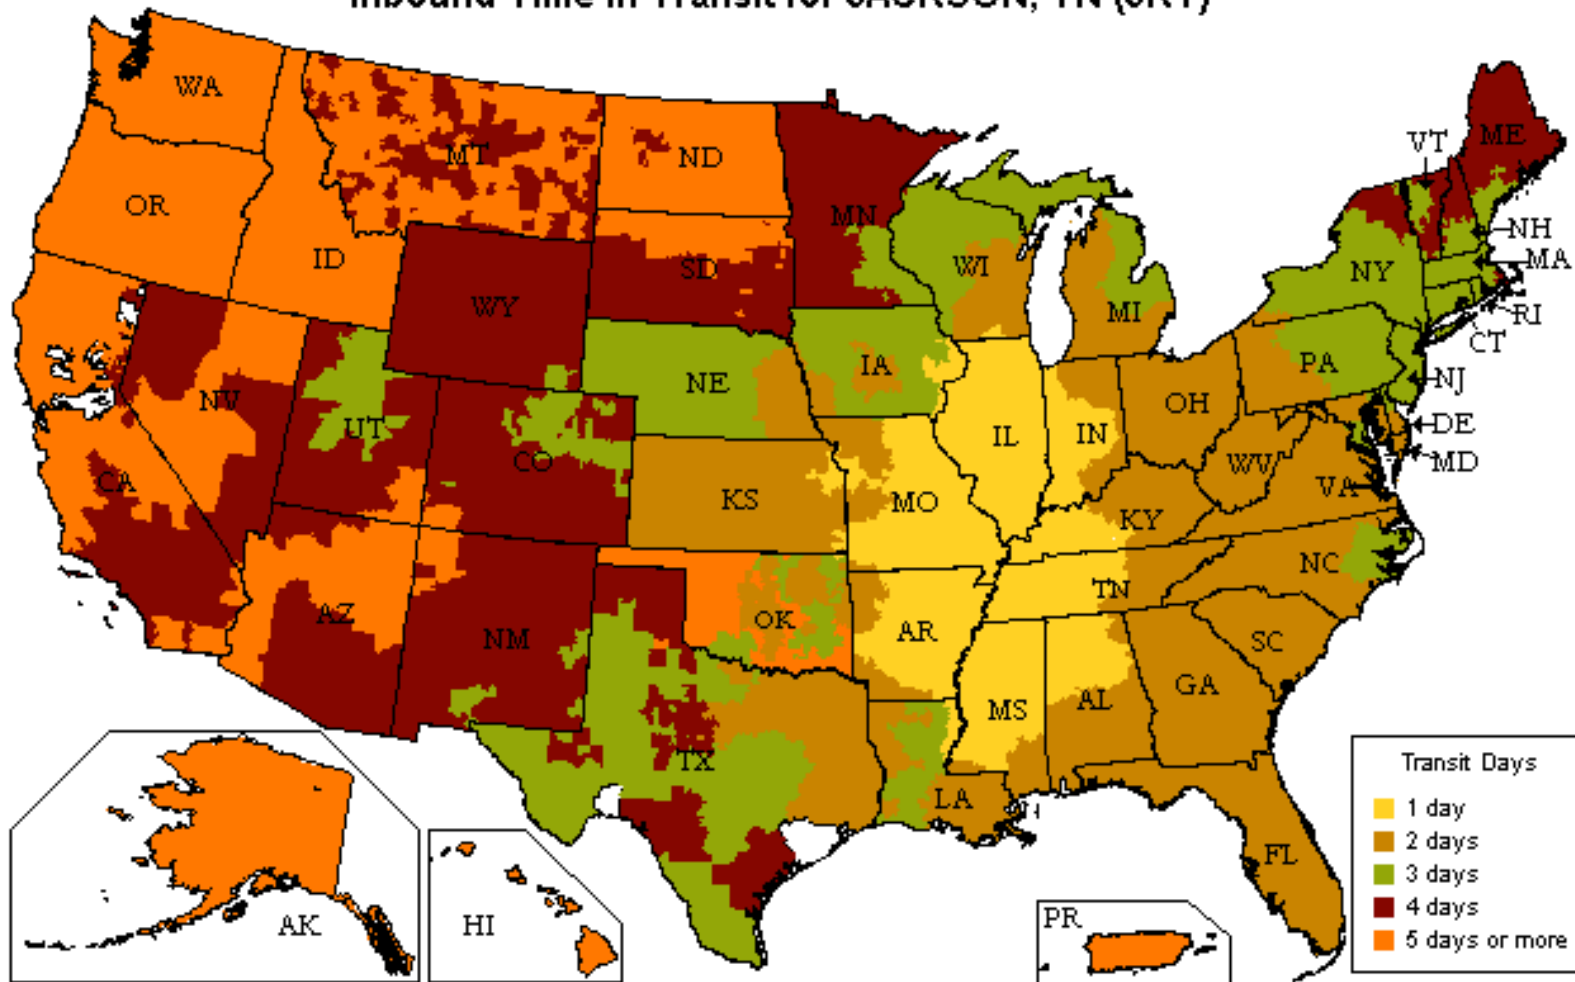

### Inbound Time in Transit for JACKSON, TN (JKT)

#### Speed

- More than 22,000 one- and two-day lanes
- Three- and four-day transcontinental service
- Faster shipment processing with UPS WorldShip®
- Expedited and time-critical solutions from UPS Freight Urgent LTL