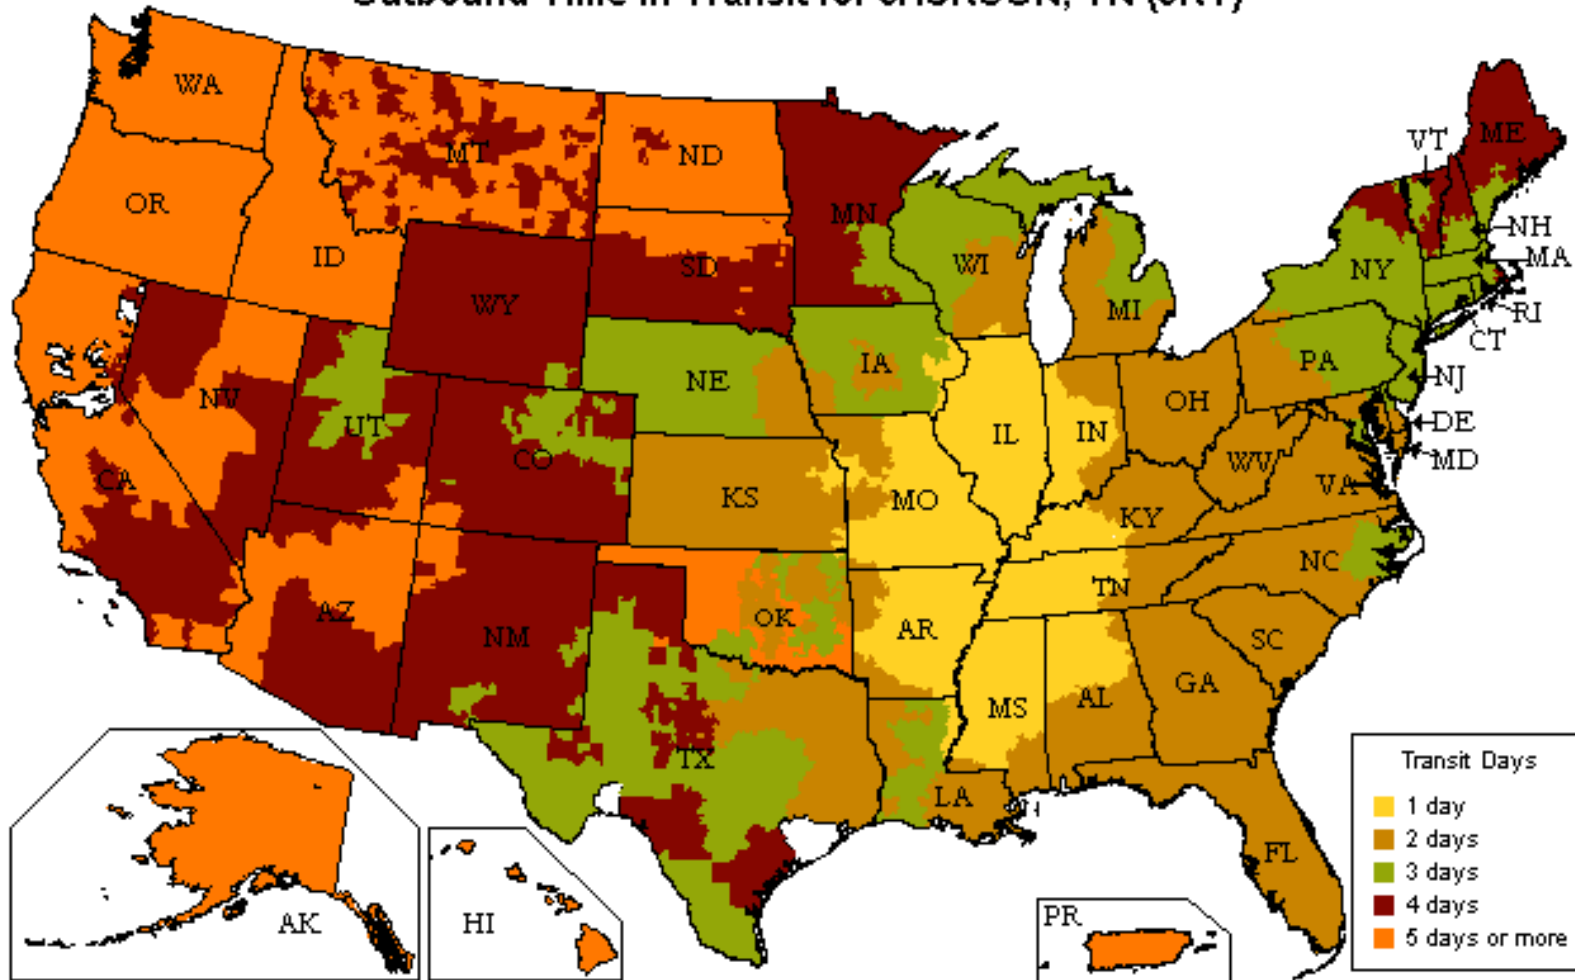

UPS Freight® LTL

Customized Time-In-Transit Map

800.333.7400

Outbound Time in Transit for JACKSON, TN (JKT)

Reliability

- Guaranteed* on-time delivery for all your standard LTL shipments

Speed

- More than 22,000 one- and two-day lanes
- Three- and four-day transcontinental service
- Faster shipment processing with UPS WorldShip®
- Expedited and time-critical solutions from UPS Freight Urgent LTL

Coverage

- One pickup for all your regional, interregional & long-haul needs
- Guaranteed* on-time service between the U.S. and Canada
- Reliable LTL service between the U.S. and Mexico

Flexibility

- Unique solutions for Trade Show exhibitors and Associations
- Ability to optimize transportation spend with UPS Ground Freight Pricing
- Truckload (TL) solutions for your accessorial or special TL needs. Call 888.682.4652 for more information

Technology

- Industry leading shipping & tracking applications that make your job easier

The transit map displayed is for illustration purposes only. Transit times may change and additional service days may apply for rural areas. Please visit ltl.upsfreight.com or call 800-333-7400 for specific transit times.