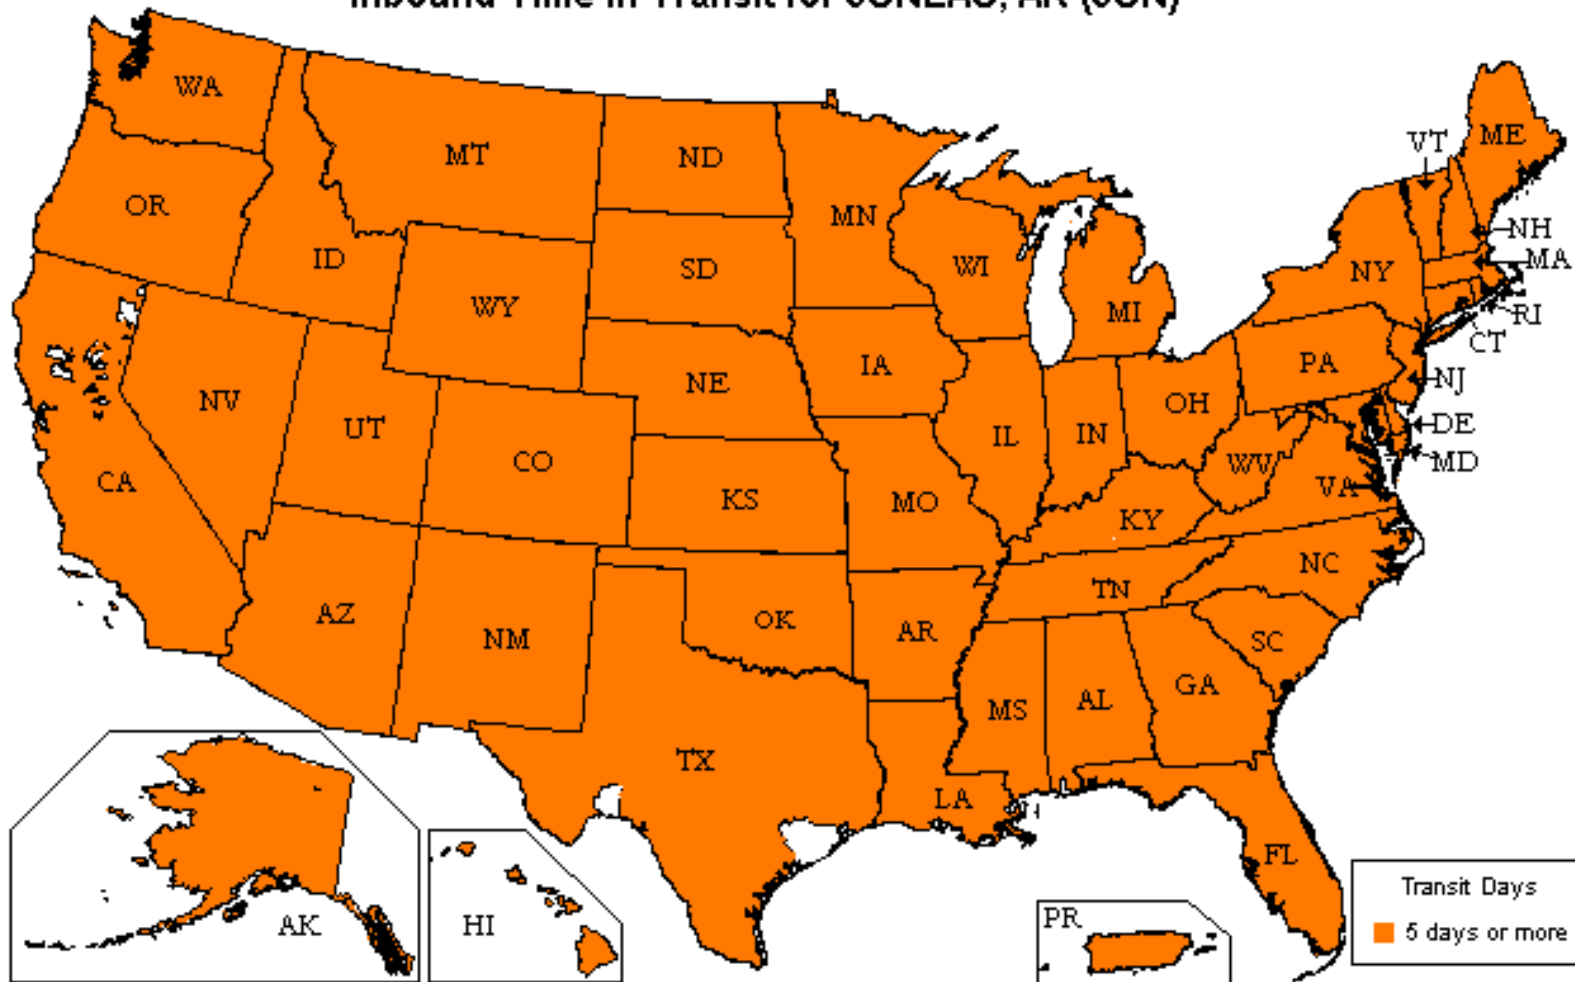

UPS Freight® LTL

Customized Time-In-Transit Map

800.333.7400

Inbound Time in Transit for JUNEAU, AK (JUN)

Reliability

- Guaranteed* on-time delivery for all your standard LTL shipments

Speed

- More than 22,000 one- and two-day lanes
- Three- and four-day transcontinental service
- Faster shipment processing with UPS WorldShip®
- Expedited and time-critical solutions from UPS Freight Urgent LTL

Coverage

- One pickup for all your regional, interregional & long-haul needs
- Guaranteed* on-time service between the U.S. and Canada
- Reliable LTL service between the U.S. and Mexico

Flexibility

- Unique solutions for Trade Show exhibitors and Associations
- Ability to optimize transportation spend with UPS Ground Freight Pricing
- Truckload (TL) solutions for your accessorial or special TL needs. Call 888.682.4652 for more information

Technology

- Industry leading shipping & tracking applications that make your job easier

The transit map displayed is for illustration purposes only. Transit times may change and additional service days may apply for rural areas. Please visit ltl.upsfreight.com or call 800-333-7400 for specific transit times.