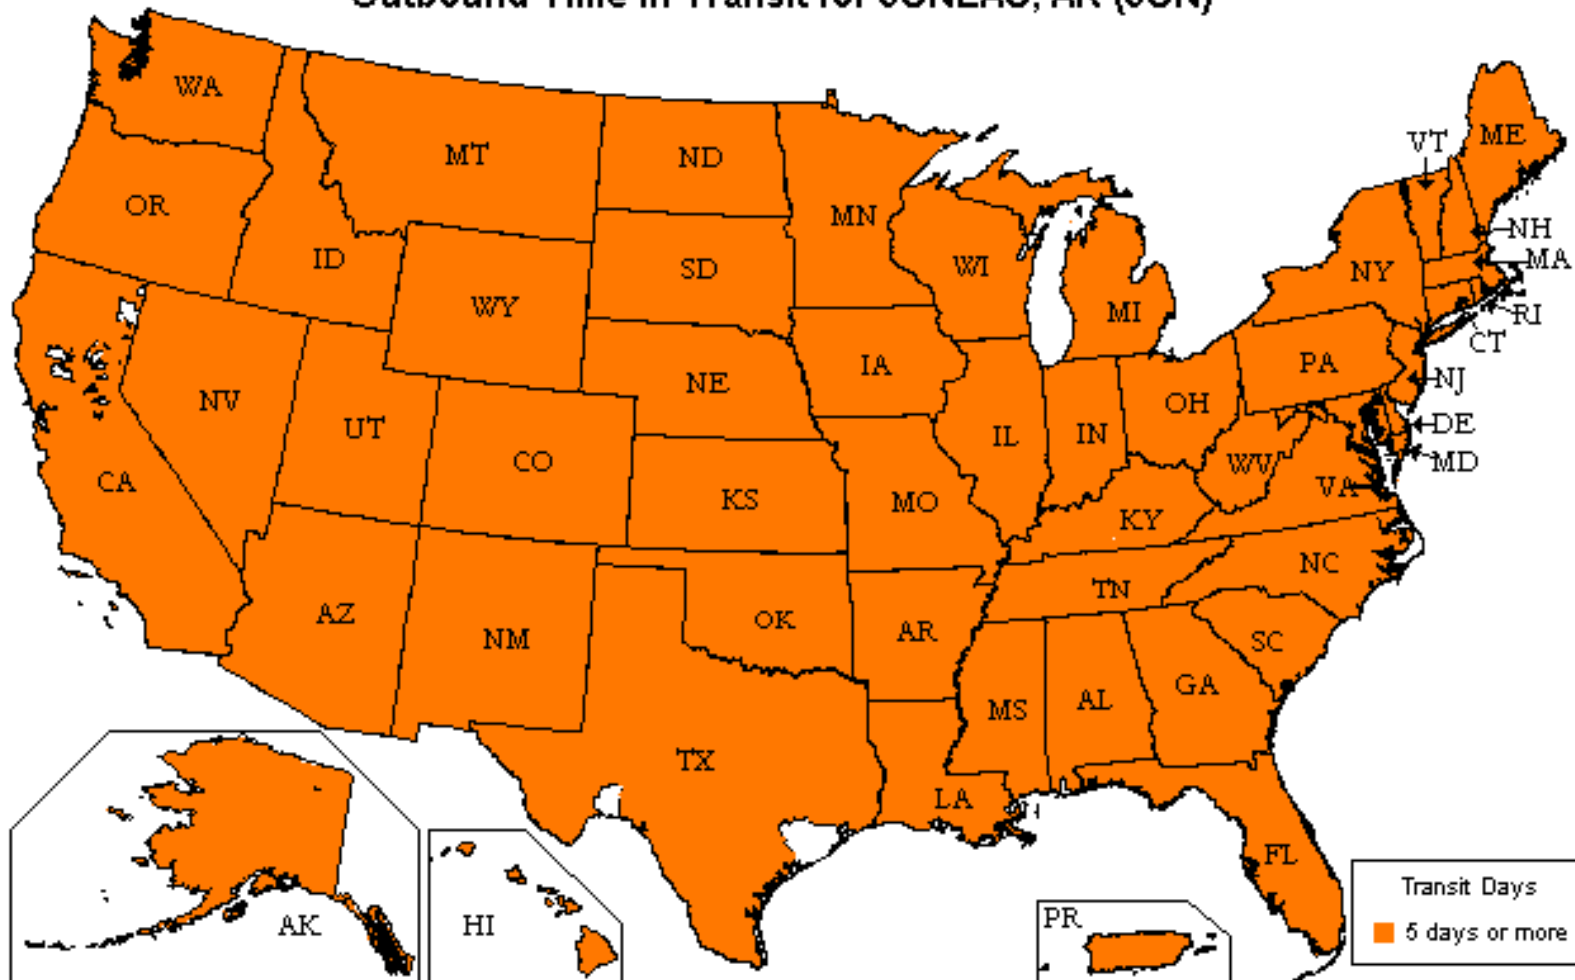

UPS Freight® LTL

Customized Time-In-Transit Map

800.333.7400

Outbound Time in Transit for JUNEAU, AK (JUN)

Reliability

- Guaranteed* on-time delivery for all your standard LTL shipments

Speed

- More than 22,000 one- and two-day lanes
- Three- and four-day transcontinental service
- Faster shipment processing with UPS WorldShip®
- Expedited and time-critical solutions from UPS Freight Urgent LTL

Coverage

- One pickup for all your regional, interregional & long-haul needs
- Guaranteed* on-time service between the U.S. and Canada
- Reliable LTL service between the U.S. and Mexico

Flexibility

- Unique solutions for Trade Show exhibitors and Associations
- Ability to optimize transportation spend with UPS Ground Freight Pricing
- Truckload (TL) solutions for your accessorial or special TL needs. Call 888.682.4652 for more information

Technology

- Industry leading shipping & tracking applications that make your job easier

The transit map displayed is for illustration purposes only. Transit times may change and additional service days may apply for rural areas. Please visit ltl.upsfreight.com or call 800-333-7400 for specific transit times.