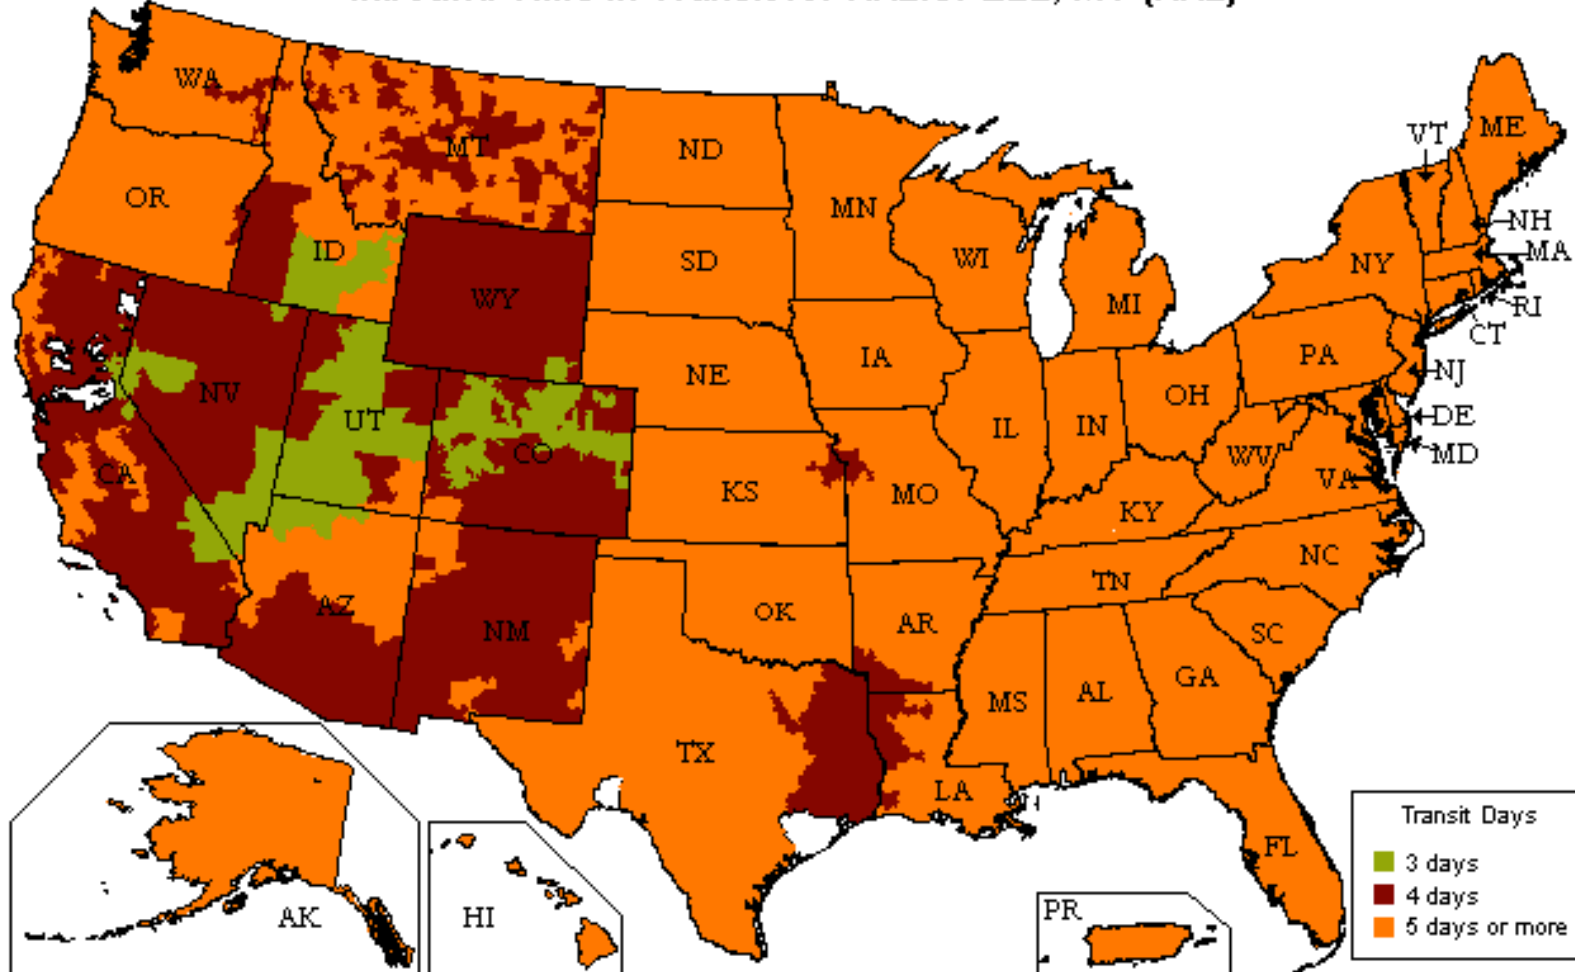

## Customized Time-In-Transit Map

800.333.7400

### Inbound Time in Transit for KALISPELL, MT (KAL)

Date: 05/13/2019

#### Speed

- More than 22,000 one- and two-day lanes
- Three- and four-day transcontinental service
- Faster shipment processing with UPS WorldShip®
- Expedited and time-critical solutions from UPS Freight Urgent LTL